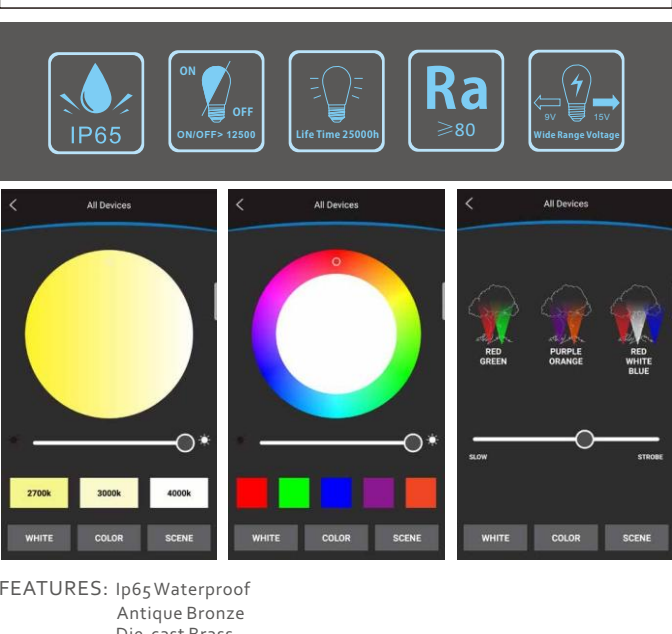

2700K warm white

3000K pure white

4200K cool white

No.	Model	Real Power	Color Available	Lumen	Color Temperature	CRI	Voltage	Remark
1	RD2702C	2.5W	Red/Green/Blue/Amber	240Lm	2700-6500K	Ra>80	9-15V AC/DC	/
2	RD2703	2W	Red/Green/Blue/Amber	200Lm	2700-6500K	Ra>80	9-15V AC/DC	/
2	RD2703	3W	Red/Green/Blue/Amber	300Lm	2700-6500K	Ra>80	9-15V AC/DC	/
2	RD2703	4W	Red/Green/Blue/Amber	400Lm	2700-6500K	Ra>80	9-15V AC/DC	/

FEATURES: Ip65 Waterproof  
 Antique Bronze  
 Die-cast Brass

FEATURES: Ip65 Waterproof  
 Antique Bronze  
 Die-cast Brass

No.	Model	Real Power	Beam Spread	Lumen	Color Temperature	CRI	Voltage	Remark
1	RD2702A	1-5W	160	80-400Lm	2700-6500K	Ra>80	9-15V AC/DC	/
2	RD2504	5W	60	450Lm	2700-6500K	Ra>80	9-15V AC/DC	/

FEATURES: Ip65 Waterproof  
 Antique Bronze  
 Die-cast Brass

No.	Model	Real Power	Beam Spread	Lumen	Color Temperature	CRI	Voltage	Remark
1	RD2505	3-12W (Adjustable)	24/38/60°	240-840Lm	2700-6500K	Ra>80	9-15V AC/DC	/
2	RD2505B	12W	24/38/60°	1440Lm	Changeable	Ra>80	9-15V AC/DC	/

ADJUSTABLE WATTAGE AND BRIGHTNESS

FEATURES: Ip65 Waterproof  
 Adjustable Beam Spread  
 Adjustable wattage  
 Antique Bronze  
 Die-cast Brass

No.	Model	Real Power	Beam Spread	Lumen	Color Temperature	CRI	Voltage	Remark
1	RD2506L	6-24W (Adjustable)	20-60°	2000Lm(MAX)	2700-6500K	Ra>80	9-15V AC/DC	/