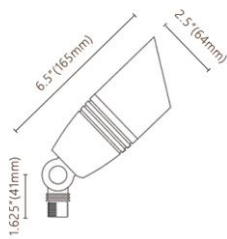

FEATURES: Ip65 Waterproof
Antique Bronze
Die-cast Brass