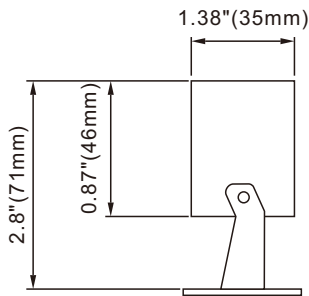

FEATURES: Ip65 Waterproof
Antique Bronze
Die-cast Brass