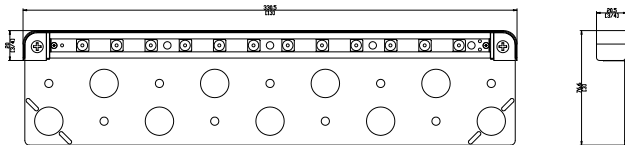

HARDSCAPE LIGHT

Realdo Electronic Technology Co.,Ltd