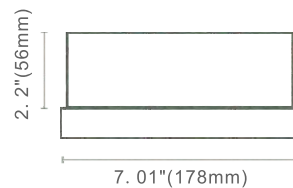

FEATURES: Ip65 Waterproof
Aluminum Construction
Fully potted Electronics