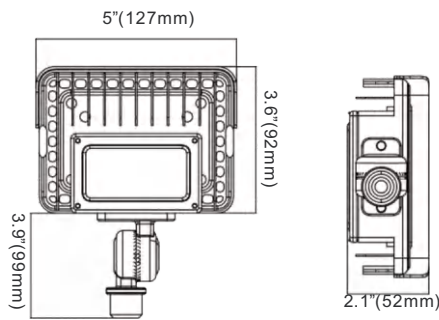

IP65

ON/OFF > 12500

Life Time 25000h

Ra
≥ 80

Wide Range Voltage

LUMINOUS INTENSITY DISTRIBUTION DIAGRAM

RD2507A

RD2507B

LUMINOUS INTENSITY DISTRIBUTION DIAGRAM

IP65

ON/OFF > 12500

Life Time 25000h

Ra
≥ 80

Wide Range Voltage

No.	Model	Real Power	Beam Spread	Lumen	Color Temperature	CRI	Voltage	Remark
1	RD2507A	7W	120°	670Lm	2700-6500K	Ra>80	9-15V AC/DC	/
2	RD2507A	12W	120°	1120Lm	2700-6500K	Ra>80	9-15V AC/DC	/
2	RD2507A	20W	120°	1800Lm	2700-6500K	Ra>80	9-15V AC/DC	/
2	RD2507B	40W	120°	3400Lm	2700-6500K	Ra>80	9-15V AC/DC	/