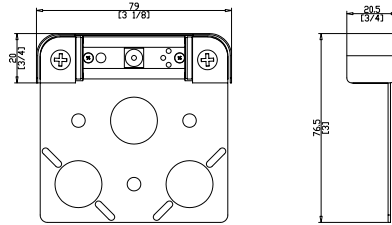

FEATURES: Ip65 Waterproof  
 Aluminum Construction  
 Fully potted Electronics

FEATURES: Ip65 Waterproof  
 Aluminum Construction  
 Fully potted Electronics

No.	Model	Real Power	Color Available	Lumen	Color Temperature	CRI	Voltage	Remark
1	RD2702A	0.5W	Red/Green/Blue/Amber	50Lm	2700-6500K	Ra>80	9-15V AC/DC	/
2	RD2702B	1.5W	Red/Green/Blue/Amber	160Lm	2700-6500K	Ra>80	9-15V AC/DC	/