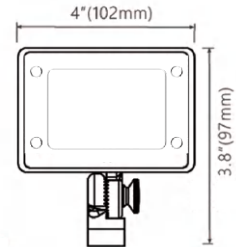

FEATURES: Ip65 Waterproof
Antique Bronze
Die-cast Brass

FEATURES: Ip65 Waterproof
Antique Bronze
Die-cast Brass

No.	Model	Real Power	Beam Spread	Lumen	Color Temperature	CRI	Voltage	Remark
1	RD2702A	1-5W	160	80-400Lm	2700-6500K	Ra>80	9-15V AC/DC	/
2	RD2504	5W	60	450Lm	2700-6500K	Ra>80	9-15V AC/DC	/