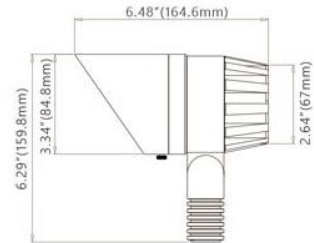

ADJUSTABLE WATTAGE AND BRIGHTNESS

FEATURES: Ip65 Waterproof
Adjustable Beam Spread
Adjustable wattage
Antique Bronze
Die-cast Brass