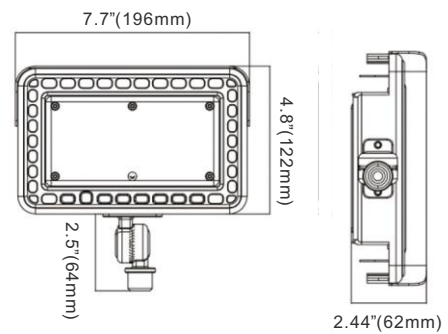

LUMINOUS INTENSITY DISTRIBUTION DIAGRAM

IP65

ON/OFF > 12500

Life Time 25000h

**Ra**  
≥ 80

Wide Range Voltage

No.	Model	Real Power	Beam Spread	Lumen	Color Temperature	CRI	Voltage	Remark
1	RD2507A	7W	120°	670Lm	2700-6500K	Ra>80	9-15V AC/DC	/
2	RD2507A	12W	120°	1120Lm	2700-6500K	Ra>80	9-15V AC/DC	/
2	RD2507A	20W	120°	1800Lm	2700-6500K	Ra>80	9-15V AC/DC	/
2	RD2507B	40W	120°	3400Lm	2700-6500K	Ra>80	9-15V AC/DC	/