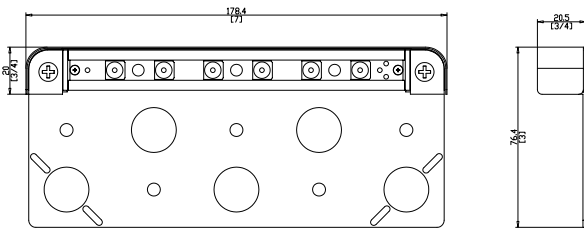

FEATURES: Ip65 Waterproof
Aluminum Construction
Fully potted Electronics

FEATURES: Ip65 Waterproof
Aluminum Construction
Fully potted Electronics