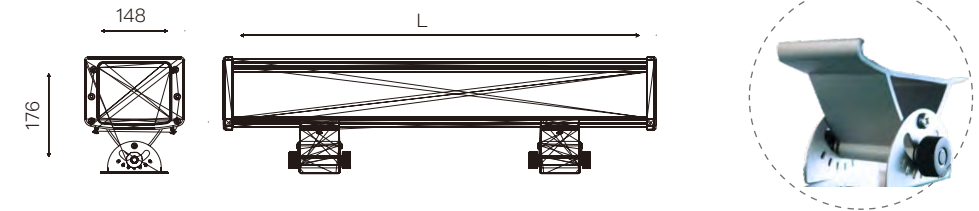

LED WALL WASHER
LWW-WZB-W55

Model	Length	Power(Max)	Colours	Lumen	Beam Angle	Control	Chips Brand	Package
LWW-WZB-W55-L3	L350mm	18W	2700K/3000K 4000K/6000K	1620 lm	10° /20° /30° /40° /60°	 	EPISTAR 	1.2±5%Kg 16Units/Ctn 82*44 *34.5CM
			R+G+B RGBW	680 lm 845 lm				
			2700K/3000K 4000K/6000K	3150 lm				
LWW-WZB-W55-L6	L620mm	35W	2700K/3000K 4000K/6000K	1330 lm 1645 lm	15x40° 15x55°	 	EPISTAR 	2.2±5%Kg 10 Units/Ctn 67.5*54.5 *34.5CM
			R+G+B RGBW	4950 lm 2090 lm 2585 lm				
			2700K/3000K 4000K/6000K	5850 lm				
LWW-WZB-W55-L10	L1015mm	55W	2700K/3000K 4000K/6000K	2470 lm 3055 lm		 	EPISTAR 	3±5%Kg 6 Units/Ctn 108.5*33.5 *34.5CM
			R+G+B RGBW	5850 lm				
			2700K/3000K 4000K/6000K	5850 lm				
LWW-WZB-W55-L12	L1220mm	65W	2700K/3000K 4000K/6000K	5850 lm		 	EPISTAR 	3.8±5%Kg 6Units/Ctn 129*33.5 *34.5CM
			R+G+B RGBW	2470 lm 3055 lm				
			2700K/3000K 4000K/6000K	5850 lm				

- Structural waterproof
- Easy to maintain
- Multiple control mode
- With a display board

Physical&Installation Dimensions

Model Info&Specifications

Model	Length	Power(Max)	Colours	Lumen	Beam Angle	Control	Chips Brand	Package
LWW-DMH-W80-L3	L305mm	12W	2700K/3000K 4000K/6000K R+G+B RGBW	840 lm 400 lm 500 lm	15° /30° /45° 60° /20x40° 15x55°	 	EPISTAR 	1.2±5%Kg 8 Units/Ctn 75.5*30.5*37CM
LWW-DMH-W80-L5	L575mm	20W	2700K/3000K 4000K/6000K R+G+B RGBW	1500 lm 700 lm 900 lm				2.2±5%Kg 4 Units/Ctn 65.5*30*37CM
LWW-DMH-W80-L6	L610mm	20W	2700K/3000K 4000K/6000K R+G+B RGBW	1500 lm 700 lm 900 lm				2.8±5%Kg 4 Units/Ctn 71.5*30.5*37CM
LWW-DMH-W80-L10	L1115mm	40W	2700K/3000K 4000K/6000K R+G+B RGBW	2920 lm 1400 lm 1700 lm				4.2±5%Kg 4 Units/Ctn 119.5*30.5*37CM
LWW-DMH-W80-L12	L1220mm	40W	2700K/3000K 4000K/6000K R+G+B RGBW	2920 lm 1400 lm 1700 lm				4.6±5%Kg 4 Units/Ctn 131.5*30.5*37CM

- Tight waterproof structure
- International standard DMX512 control
- IP65 waterproof connectors
- Detachable bracket for easy installation
- Optional Optic LENSs

Physical&Installation Dimensions

Model Info&Specifications