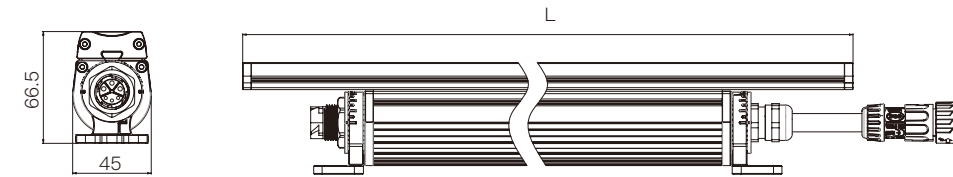

LED WALL WASHER

LWW-PZT-W38A

Model	Length	Power(Max)	Colours	Lumen	Beam Angle	Control	Chips Brand	Package
LWW-PZT-W38A-L3	L314mm	9W	2700k/3000k 4000k/6000k R+G+B RGBW	1170 lm 405 lm	15° /30° /45° /60° 10*45° 15*55° 20*40°	 	EPISTAR OSRAM CREE San'an LUMILEDS	1.1Kg±5% 16 Units/Ctn 71.5*31*32.5CM
LWW-PZT-W38A-L5	L507mm	18W	2700k/3000k 4000k/6000k R+G+B RGBW	2340 lm 810 lm				1.4Kg±5% 12 Units/Ctn 55.5*45.5*32.5CM
LWW-PZT-W38A-L6	L615mm		2700k/3000k 4000k/6000k R+G+B RGBW	2340 lm 810 lm				1.6Kg±5% 12 Units/Ctn 66.5*45.5*32.5CM
LWW-PZT-W38A-L10	L1002mm	36W	2700k/3000k 4000k/6000k R+G+B RGBW	4680 lm 1620 lm				2.2Kg±5% 8 Units/Ctn 105.5*31*32.5CM
LWW-PZT-W38A-L12	L1218mm		2700k/3000k 4000k/6000k R+G+B RGBW	4680 lm 1620 lm				2.5Kg±5% 8 Units/Ctn 127*31*32.5CM

LED WALL WASHER

LWW-WZB-W45

- Structural waterproof
- Easy to maintain
- Multiple control mode

Physical&Installation Dimensions

Model Info&Specifications

Model	Length	Power(Max)	Colours	Lumen	Beam Angle	Control	Chips Brand	Package
LWW-WZB-W45-L3	L350mm	12W	RGBW	492 lm	15° /30° /40° /25x35°	    	EPISTAR	0.9±5%kg 10units/ctn 41*43.5*24.5cm
			W	600 lm				OSRAM
LWW-WZB-W45-L6	L620mm	20W	RGBW	820 lm			CREE	1.6±5%kg 8units/ctn 68*43.5*24.5cm
			W	1000 lm				San'an BRIDGELUX LUMILEDS
LWW-WZB-W45-L12	L1220mm	40W	RGBW	1640 lm			2.8±5%kg 8units/ctn 128*43.5*24.5cm	
			W	2000 lm				