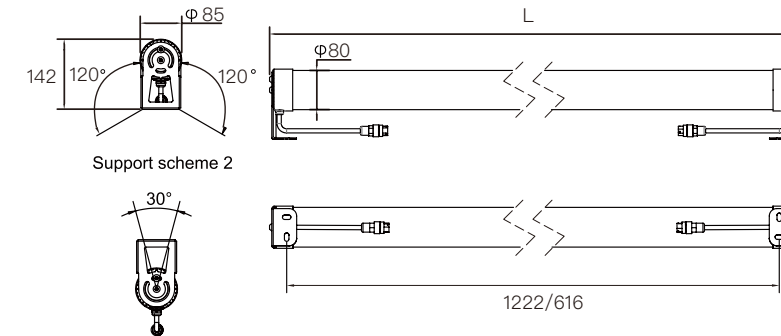

- Tight waterproof structure
- International standard DMX512 control
- IP65 waterproof connectors
- Detachable bracket for easy installation
- Optional Optic LENSs

Physical&Installation Dimensions

Model Info&Specifications

Model	Length	Power(Max)	Colours	Lumen	Beam Angle	Control	Chips Brand	Package
LWW-ROWS -W150-L3	L330mm	40W	2700K/3000K 4000K/6000K	2500 lm	15° /30° /45°	DMX RDM	EPISTAR	3.0±5%Kg 4 Units/Ctn 81x49x26 CM
			R+G+B RGBW	1200 lm 1400 lm				
LWW-ROWS -W150-L6	L640mm	70W	2700K/3000K 4000K/6000K	4300 lm	60° /20x40°	ON/OFF	OSRAM	6.4±5%Kg 2 Units/Ctn 71x49x26CM
			R+G+B RGBW	2100 lm 2550 lm				
LWW-ROWS -W150-L12	L1240mm	140W	2700K/3000K 4000K/6000K	8700 lm	15x55°	DALI	BRIDGELUX	10.0±5%Kg 1 Units/Ctn 130x23.5x24CM
			R+G+B RGBW	4200 lm 4900 lm				

Physical&Installation Dimensions

Model Info&Specifications

Model	Length	Power(Max)	Colours	Lumen	Beam Angle	Control	Chips Brand	Package
LWW-OP-D80-L6	L685mm	18W 32W	RGBW	1044 lm 1760 lm	20° /30° /45° /20x40°	DMX RDM	EPISTAR	2.5±5%kg 8units/ctn 70*42*24.5cm
			W	1674 lm 2720 lm		ON OFF		
LWW-OP-D80-L12	L1290mm	36W 64W	RGBW	2088 lm 3620 lm		Tunable White	San'an	
			W	3348 lm 5440 lm		DALI	BRIDGELUX THE MAGIC OF LIGHT	
						1-10V	LUMILEDS	