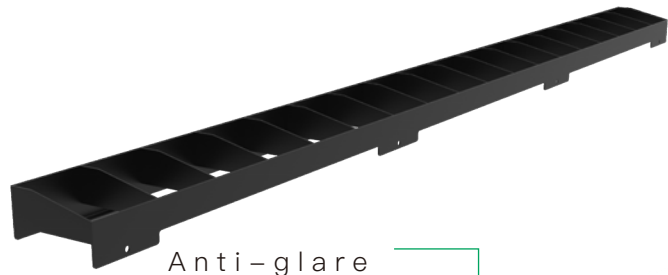

Various anti-glare shields can be optional upon request

Anti-glare baffle

Luminous efficacy up to 130 lm/W

Support high voltage power supply, easy to installation

LED WALL WASHER LWW-PZT-W38A

- Graduated bracket, structural waterproof,
- Easy to maintain
- Multiple control mode, high lumen value,
- A variety of anti-glare design

LED WALL WASHER

LWW-WZB-W45

- Structural waterproof
- Easy to maintain
- Multiple control mode

Physical&Installation Dimensions

Model Info&Specifications

Model	Length	Power(Max)	Colours	Lumen	Beam Angle	Control	Chips Brand	Package
LWW-WZB-W45-L3	L350mm	12W	RGBW	492 lm	15° /30° /40° /25x35°	    	EPISTAR	0.9±5%kg 10units/ctn 41*43.5*24.5cm
			W	600 lm				OSRAM
LWW-WZB-W45-L6	L620mm	20W	RGBW	820 lm			CREE	1.6±5%kg 8units/ctn 68*43.5*24.5cm
			W	1000 lm				San'an BRIDGELUX LUMILEDS
LWW-WZB-W45-L12	L1220mm	40W	RGBW	1640 lm			2.8±5%kg 8units/ctn 128*43.5*24.5cm	
			W	2000 lm				

HIGH-
POWER

Anti-glare louver cover

Rotatable bracket with scale

Anti-glare baffle

Extended brackets for side mounting

LED WALL WASHER LWW-WZB-W55

- Graduated bracket
- Structural waterproof
- Easy to maintain
- Multiple control mode
- High lumen value
- A variety of anti-glare design

- Tight waterproof structure
- International standard DMX512 control
- IP65 waterproof connectors
- Detachable bracket for easy installation
- Optional Optic LENSs

Physical&Installation Dimensions

Model Info&Specifications