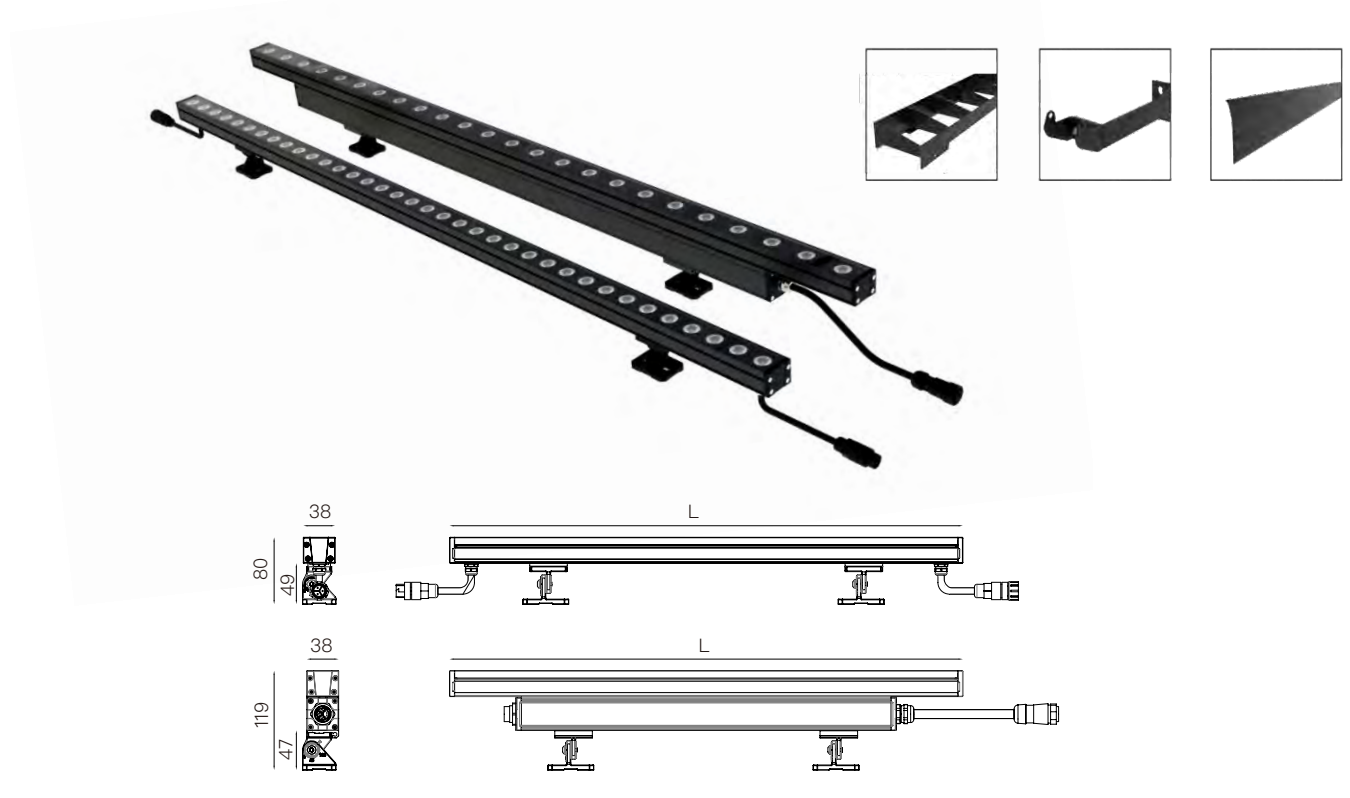

LED WALL WASHER

LWW-PZT-W38A

Model	Length	Power(Max)	Colours	Lumen	Beam Angle	Control	Chips Brand	Package
LWW-PZT-W38A-L3	L314mm	9W	2700k/3000k 4000k/6000k R+G+B RGBW	1170 lm 405 lm	15° /30° /45° /60° 10*45° 15*55° 20*40°	 	EPISTAR OSRAM CREE San'an LUMILEDS	1.1Kg±5% 16 Units/Ctn 71.5*31*32.5CM
LWW-PZT-W38A-L5	L507mm	18W	2700k/3000k 4000k/6000k R+G+B RGBW	2340 lm 810 lm				1.4Kg±5% 12 Units/Ctn 55.5*45.5*32.5CM
LWW-PZT-W38A-L6	L615mm		2700k/3000k 4000k/6000k R+G+B RGBW	2340 lm 810 lm				1.6Kg±5% 12 Units/Ctn 66.5*45.5*32.5CM
LWW-PZT-W38A-L10	L1002mm	36W	2700k/3000k 4000k/6000k R+G+B RGBW	4680 lm 1620 lm				2.2Kg±5% 8 Units/Ctn 105.5*31*32.5CM
LWW-PZT-W38A-L12	L1218mm		2700k/3000k 4000k/6000k R+G+B RGBW	4680 lm 1620 lm				2.5Kg±5% 8 Units/Ctn 127*31*32.5CM