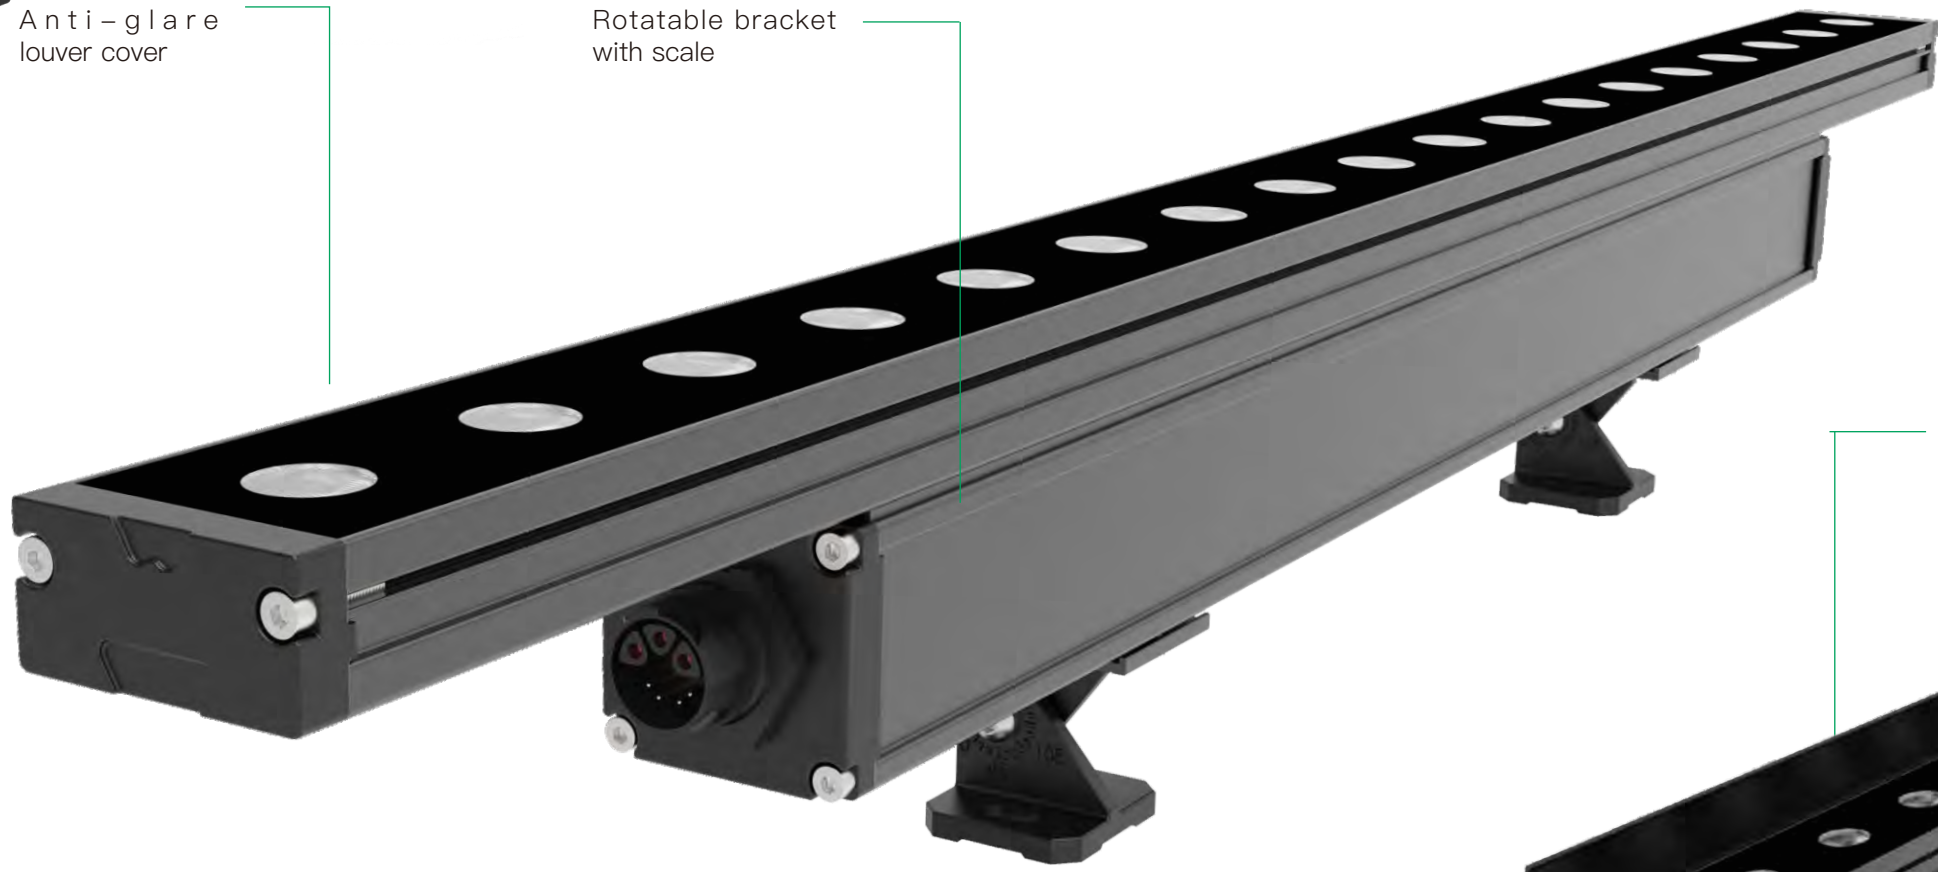

Various anti-glare shields can be optional upon request

Anti-glare baffle

Luminous efficacy up to 130 lm/W

Support high voltage power supply, easy to installation

LED WALL WASHER LWW-PZT-W38A

- Graduated bracket, structural waterproof,
- Easy to maintain
- Multiple control mode, high lumen value,
- A variety of anti-glare design

LED WALL WASHER

LWW-WZB-W45

- Structural waterproof
- Easy to maintain
- Multiple control mode

Physical&Installation Dimensions

Model Info&Specifications

Model	Length	Power(Max)	Colours	Lumen	Beam Angle	Control	Chips Brand	Package
LWW-WZB-W45-L3	L350mm	12W	RGBW	492 lm	15° /30° /40° /25x35°	    	EPISTAR	0.9±5%kg 10units/ctn 41*43.5*24.5cm
			W	600 lm				OSRAM
LWW-WZB-W45-L6	L620mm	20W	RGBW	820 lm			CREE	1.6±5%kg 8units/ctn 68*43.5*24.5cm
			W	1000 lm				San'an BRIDGELUX LUMILEDS
LWW-WZB-W45-L12	L1220mm	40W	RGBW	1640 lm			2.8±5%kg 8units/ctn 128*43.5*24.5cm	
			W	2000 lm				

HIGH-
POWER

Anti-glare louver cover

Rotatable bracket with scale

Anti-glare baffle

Extended brackets for side mounting

LED WALL WASHER LWW-WZB-W55

- Graduated bracket
- Structural waterproof
- Easy to maintain
- Multiple control mode
- High lumen value
- A variety of anti-glare design

- Tight waterproof structure
- International standard DMX512 control
- IP65 waterproof connectors
- Detachable bracket for easy installation
- Optional Optic LENSs

Physical&Installation Dimensions

Model Info&Specifications