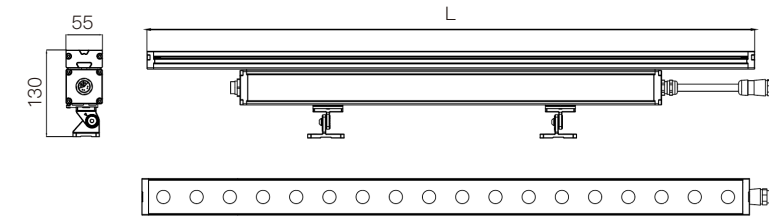

LED WALL WASHER
LWW-WZB-W55

Model	Length	Power(Max)	Colours	Lumen	Beam Angle	Control	Chips Brand	Package
LWW-WZB-W55-L3	L350mm	18W	2700K/3000K 4000K/6000K	1620 lm	10° /20° /30° /40° /60°	 	EPISTAR 	1.2±5%Kg 16Units/Ctn 82*44 *34.5CM
			R+G+B RGBW	680 lm 845 lm				
			2700K/3000K 4000K/6000K	3150 lm				
LWW-WZB-W55-L6	L620mm	35W	2700K/3000K 4000K/6000K	1330 lm 1645 lm	15x40° 15x55°	 	EPISTAR 	2.2±5%Kg 10 Units/Ctn 67.5*54.5 *34.5CM
			R+G+B RGBW	4950 lm 2090 lm 2585 lm				
			2700K/3000K 4000K/6000K	5850 lm				
LWW-WZB-W55-L10	L1015mm	55W	2700K/3000K 4000K/6000K	2470 lm 3055 lm		 	EPISTAR 	3±5%Kg 6 Units/Ctn 108.5*33.5 *34.5CM
			R+G+B RGBW	5850 lm				
			2700K/3000K 4000K/6000K	5850 lm				
LWW-WZB-W55-L12	L1220mm	65W	2700K/3000K 4000K/6000K	5850 lm		 	EPISTAR 	3.8±5%Kg 6Units/Ctn 129*33.5 *34.5CM
			R+G+B RGBW	2470 lm 3055 lm				
			2700K/3000K 4000K/6000K	5850 lm