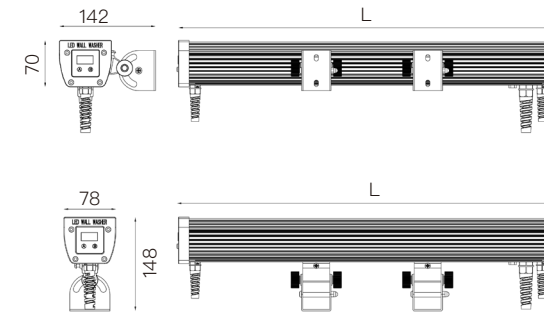

LED WALL WASHER
LWW-WZB-W55

Model	Length	Power(Max)	Colours	Lumen	Beam Angle	Control	Chips Brand	Package
LWW-WZB-W55-L3	L350mm	18W	2700K/3000K 4000K/6000K	1620 lm	10° /20° /30° /40° /60°	 	EPISTAR 	1.2±5%Kg 16Units/Ctn 82*44 *34.5CM
			R+G+B RGBW	680 lm 845 lm				
			2700K/3000K 4000K/6000K	3150 lm				
LWW-WZB-W55-L6	L620mm	35W	2700K/3000K 4000K/6000K	1330 lm 1645 lm	15x40° 15x55°	 	EPISTAR 	2.2±5%Kg 10 Units/Ctn 67.5*54.5 *34.5CM
			R+G+B RGBW	4950 lm 2090 lm 2585 lm				
			2700K/3000K 4000K/6000K	5850 lm				
LWW-WZB-W55-L10	L1015mm	55W	2700K/3000K 4000K/6000K	2470 lm 3055 lm		 	EPISTAR 	3±5%Kg 6 Units/Ctn 108.5*33.5 *34.5CM
			R+G+B RGBW	5850 lm				
			2700K/3000K 4000K/6000K	5850 lm				
LWW-WZB-W55-L12	L1220mm	65W	2700K/3000K 4000K/6000K	5850 lm		 	EPISTAR 	3.8±5%Kg 6Units/Ctn 129*33.5 *34.5CM
			R+G+B RGBW	2470 lm 3055 lm				
			2700K/3000K 4000K/6000K	5850 lm				

- Structural waterproof
- Easy to maintain
- Multiple control mode
- With a display board

Physical&Installation Dimensions

Model Info&Specifications

Model	Length	Power(Max)	Colours	Lumen	Beam Angle	Control	Chips Brand	Package
LWW-DMH-W80-L3	L305mm	12W	2700K/3000K 4000K/6000K R+G+B RGBW	840 lm 400 lm 500 lm	15° /30° /45° 60° /20x40° 15x55°	 	EPISTAR 	1.2±5%Kg 8 Units/Ctn 75.5*30.5*37CM
LWW-DMH-W80-L5	L575mm	20W	2700K/3000K 4000K/6000K R+G+B RGBW	1500 lm 700 lm 900 lm				2.2±5%Kg 4 Units/Ctn 65.5*30*37CM
LWW-DMH-W80-L6	L610mm	20W	2700K/3000K 4000K/6000K R+G+B RGBW	1500 lm 700 lm 900 lm				2.8±5%Kg 4 Units/Ctn 71.5*30.5*37CM
LWW-DMH-W80-L10	L1115mm	40W	2700K/3000K 4000K/6000K R+G+B RGBW	2920 lm 1400 lm 1700 lm				4.2±5%Kg 4 Units/Ctn 119.5*30.5*37CM
LWW-DMH-W80-L12	L1220mm	40W	2700K/3000K 4000K/6000K R+G+B RGBW	2920 lm 1400 lm 1700 lm				4.6±5%Kg 4 Units/Ctn 131.5*30.5*37CM

- Tight waterproof structure
- International standard DMX512 control
- IP65 waterproof connectors
- Detachable bracket for easy installation
- Optional Optic LENSs

Physical&Installation Dimensions

Model Info&Specifications