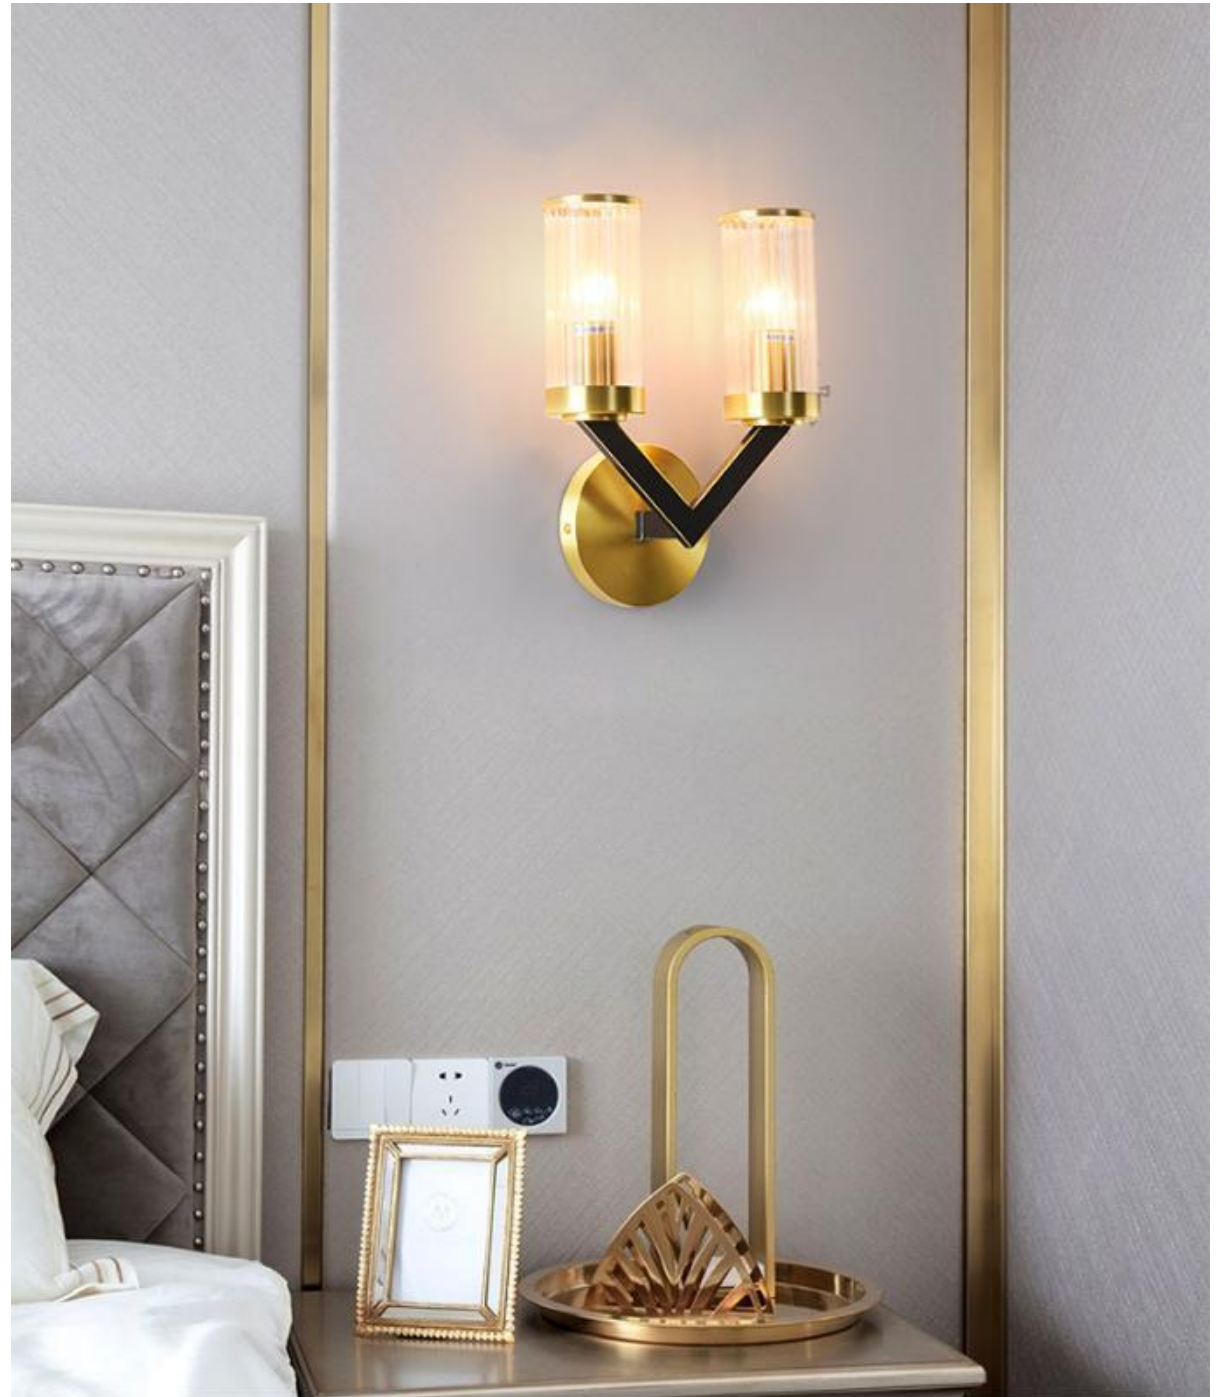

Material: Brass+Crystal

Color: Brass+Clear

KB-6080-2

Size: W201*H290mm

Light source: E14*2 Lights

Material: Brass+Glass

Color: Brass+Clear

KB-9013-1B