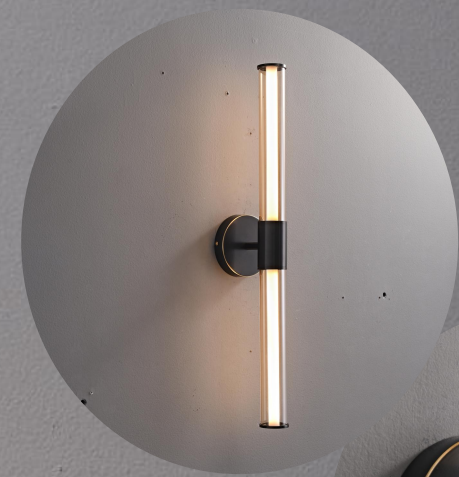

KB-3515

Size: L580*H120*W110mm

Light source: 12W LED

Material: Brass+Glass

Color: Brass+Clear

KB-3516

Size: L680*H120*W140mm

Light source: 12W LED

Material: Brass+Glass

Color: Black

KB-6329-1B

Size: W200*H275mm

Light source: E14*1

Material: Brass+Ceramics

Color: Brass+White

KB-6321-1B