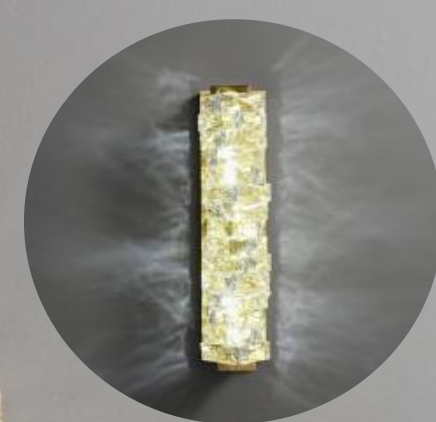

Color: Brass+Clear

KB-3370

Size: L110*H460*W135mm

Light source: LED 10W

Material: Brass+Aluminum +Crystal

Color: Brass+Clear

KB-5993

Size: L480*H150mm