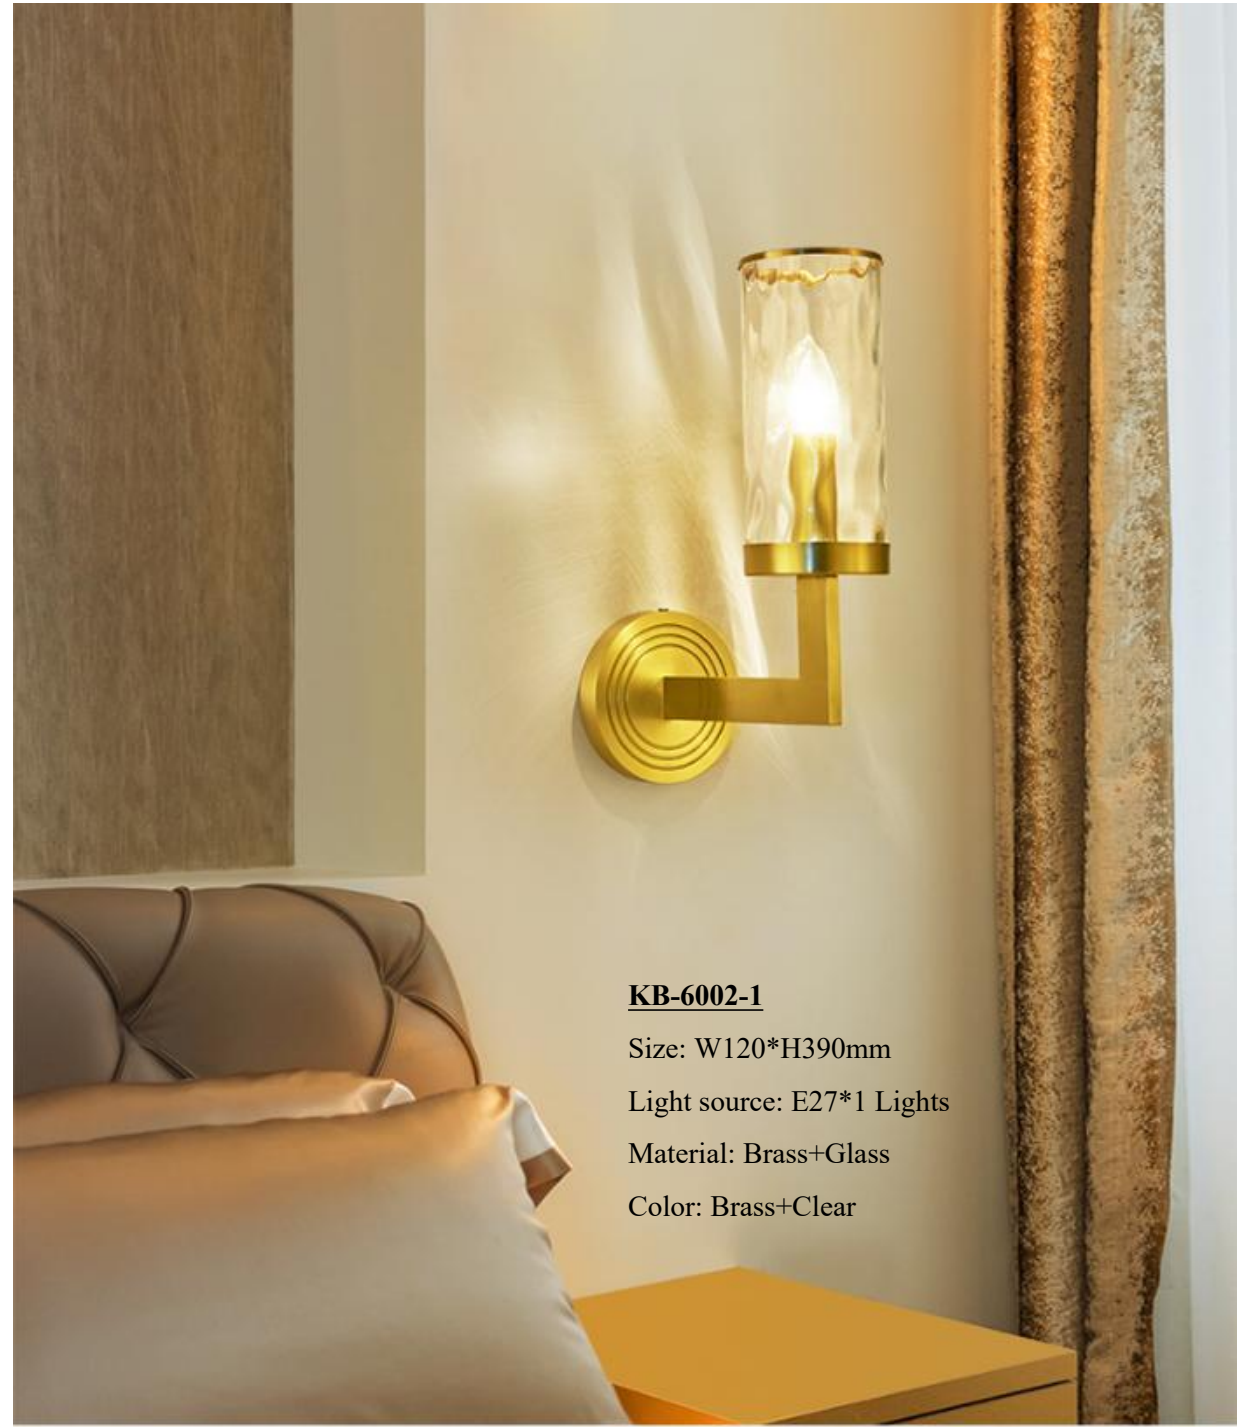

Material: Brass+Cloth cover

Color: Brass+White

KB-3989-2

Size: W420*H380mm

Light source: E14*2 Lights

Material: Brass+Cloth cover

Color: Brass+White

KB-6002-1