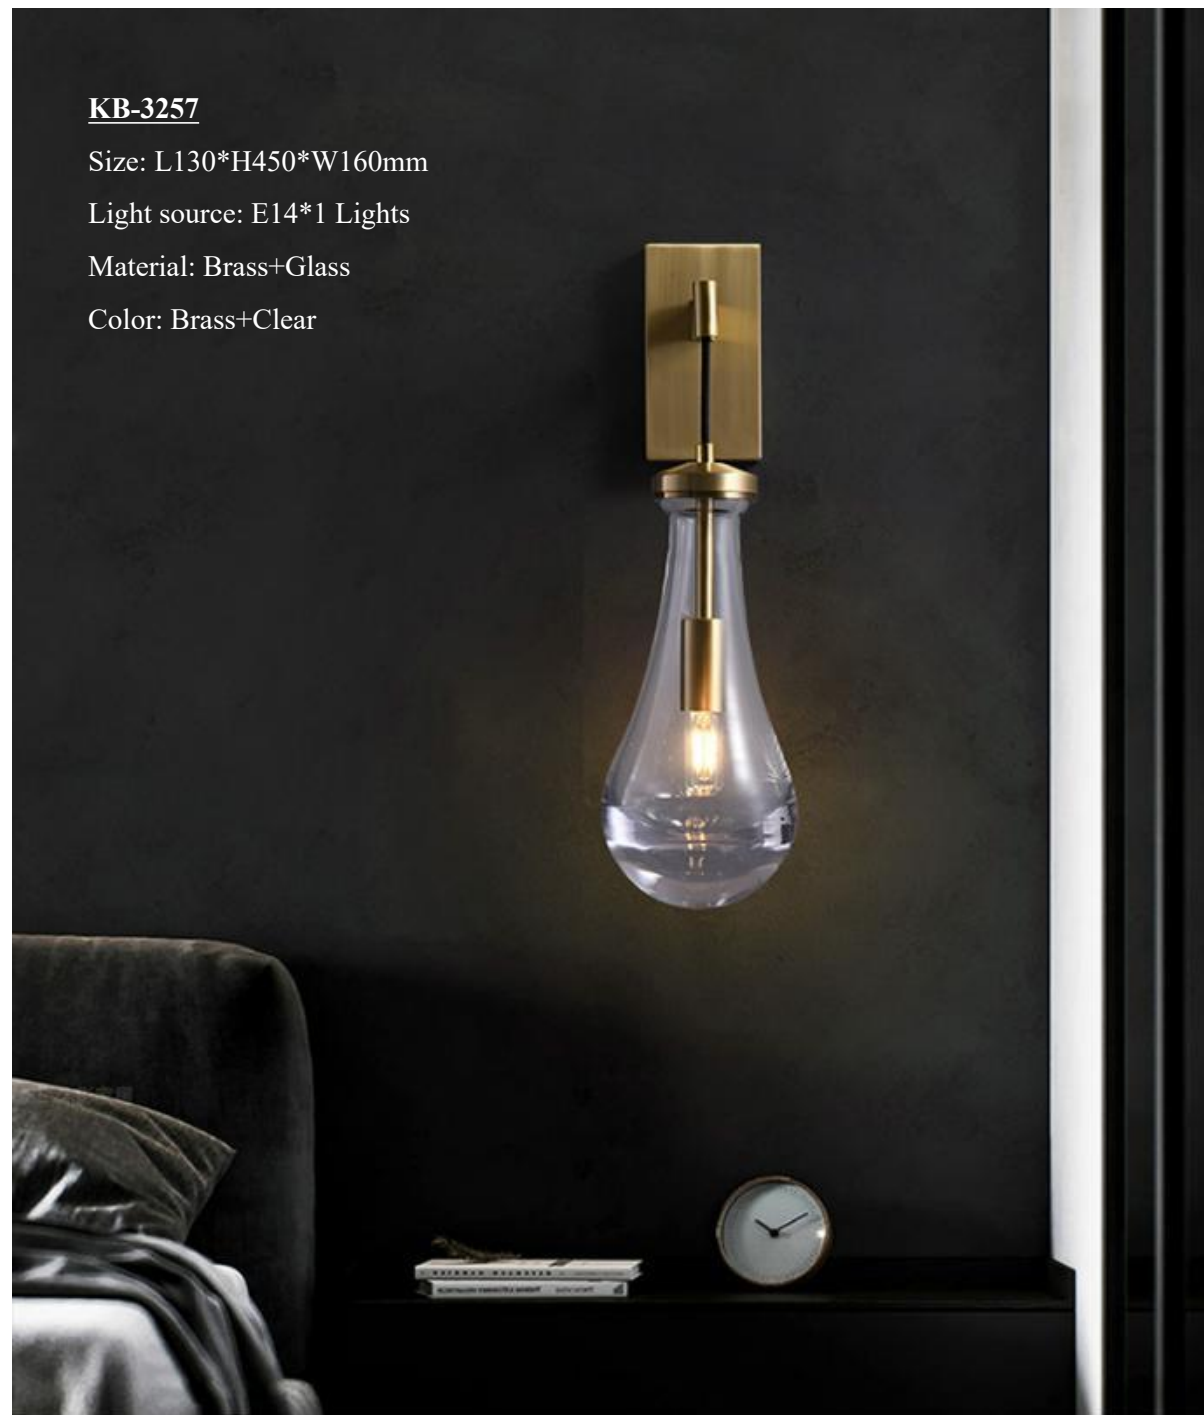

KB-3257

Size: L130*H450*W160mm

Light source: E14*1 Lights

Material: Brass+Glass

Color: Brass+Clear