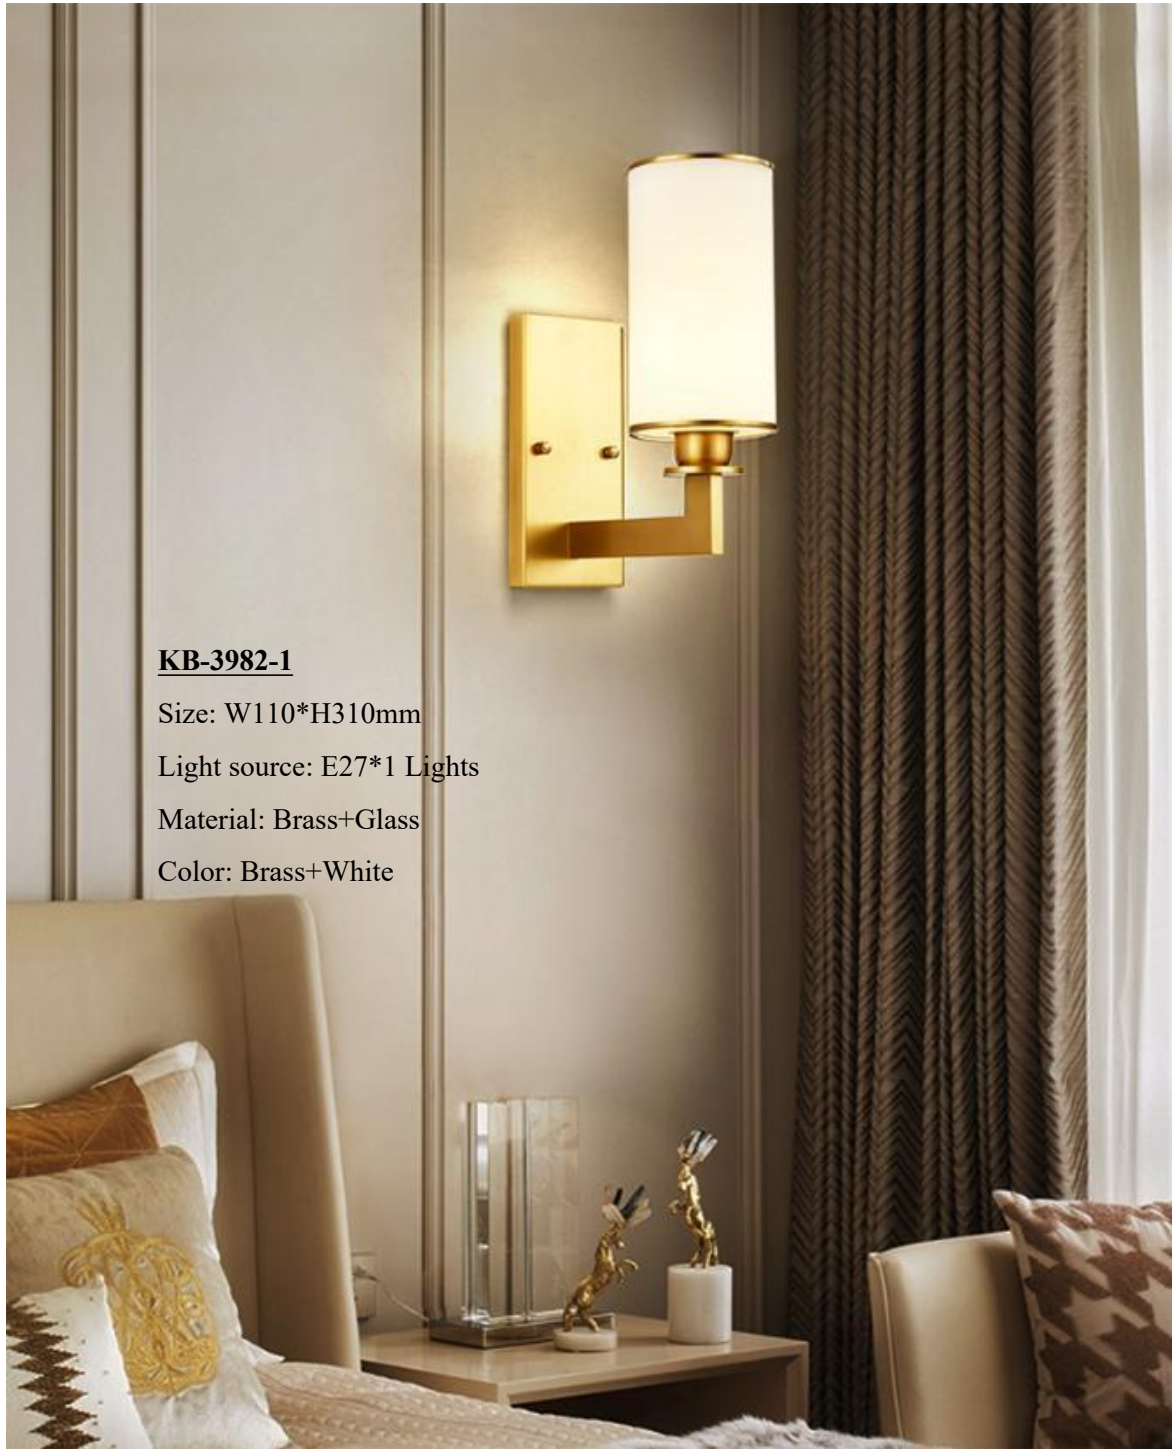

KB-3982-1

Size: W110*H310mm

Light source: E27*1 Lights

Material: Brass+Glass

Color: Brass+White