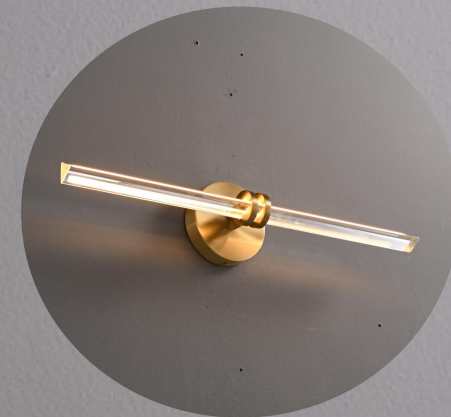

KB-3515

Size: L580*H120*W110mm

Light source: 12W LED

Material: Brass+Glass

Color: Brass+Clear

KB-3516

Size: L680*H120*W140mm

Light source: 12W LED