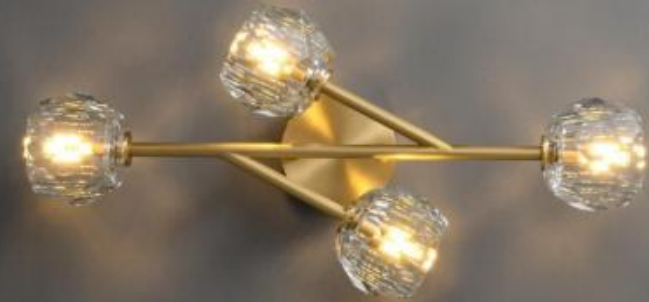

Light source: G9*3

Material: Brass+Crystal

Color: Brass+Clear

KB-7904

Size: L610*H260mm

Light source: G9*4

Material: Brass+Crystal

Color: Brass+Clear