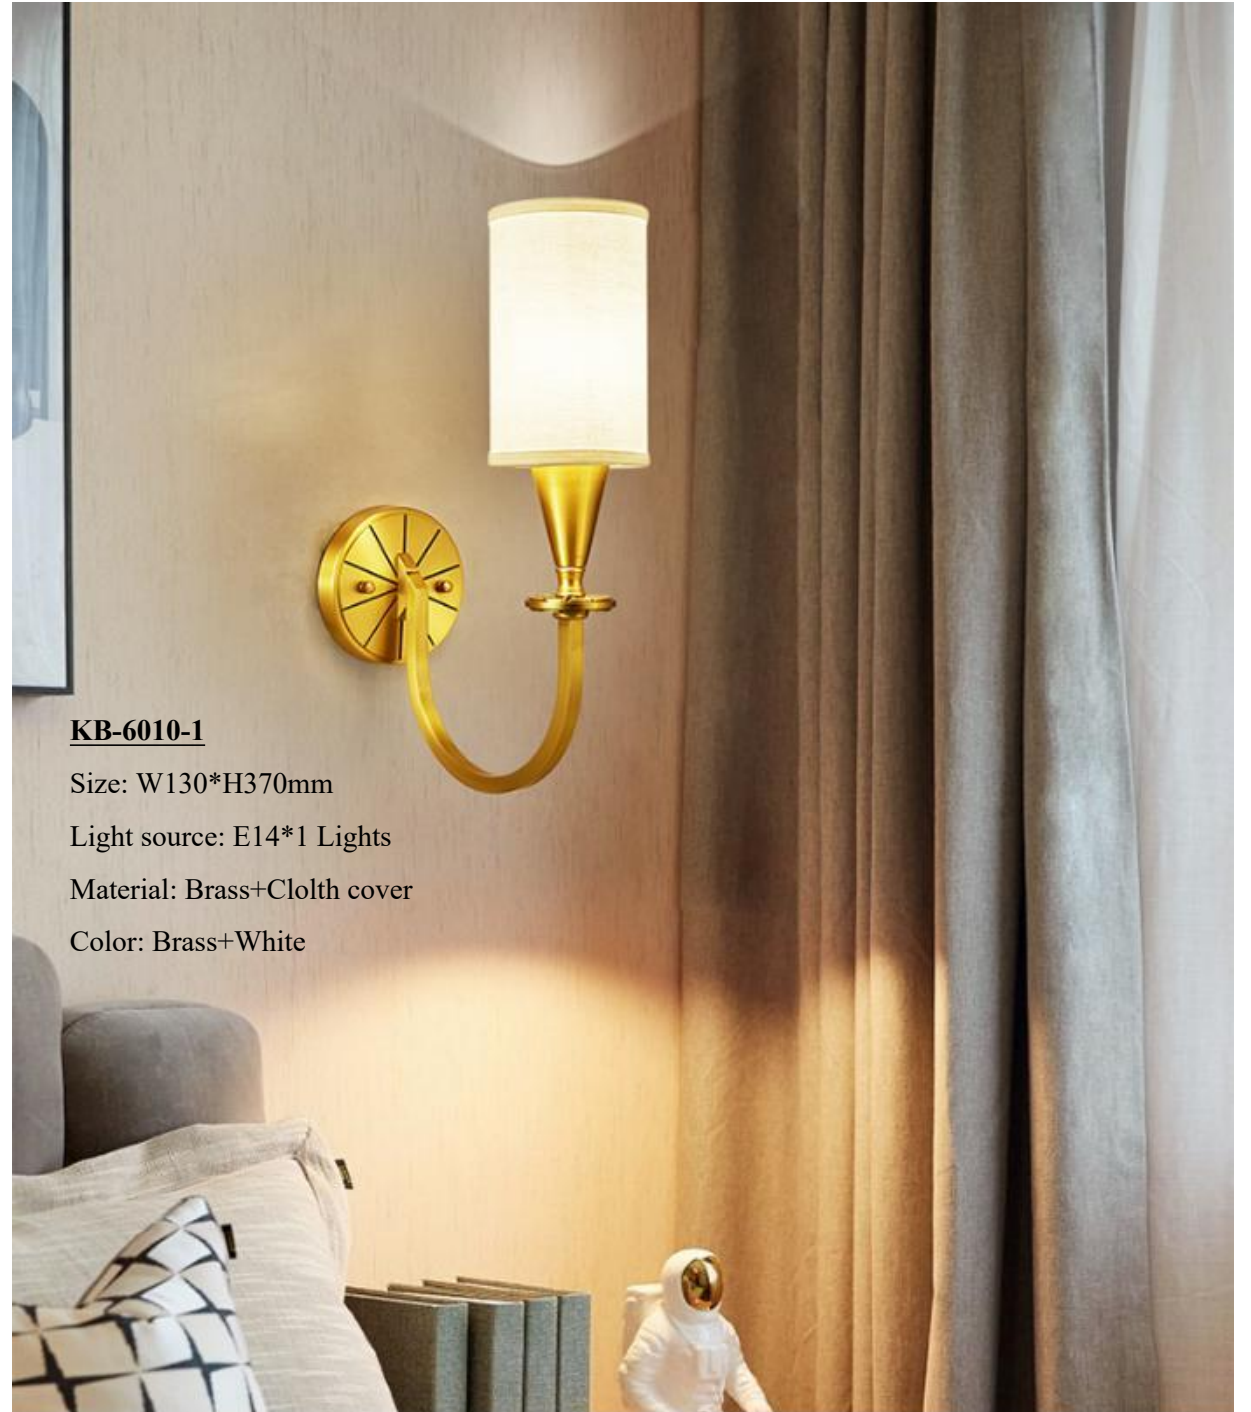

Light source: E14*1 Lights

Material: Brass+Glass

Color: Brass+Clear

KB-6026-2

Size: W270*H300mm

Light source: E14*2 Lights

Material: Brass+Glass

Color: Brass+Clear