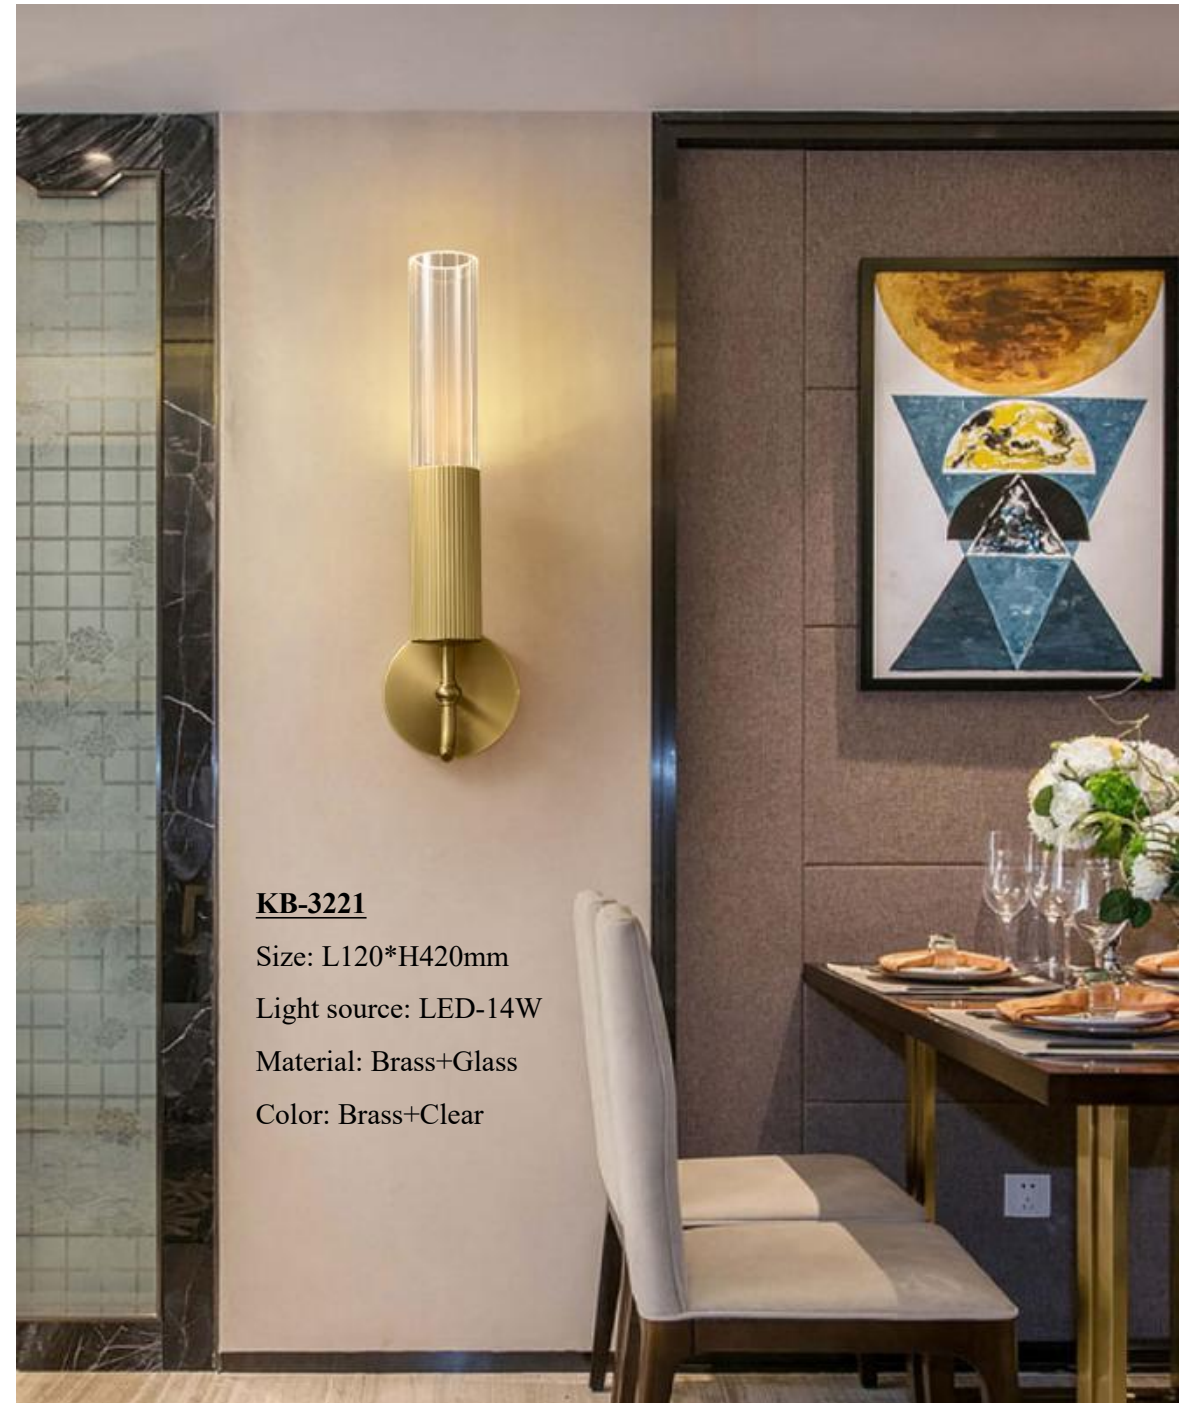

Size: L450*W120*H40mm

Light source: LED-16W

Material: Brass+Acrylic

Color: Brass+Clear

KB-7013

Size: L95*W55*H560mm

Light source: G9*2 Lights

Material: Brass+Acrylic

Color: Brass+White

KB-3221

Size: L120*H420mm

Light source: LED-14W

Material: Brass+Glass

Color: Brass+Clear

KB-6075-2

Size: L275*W180*H290mm