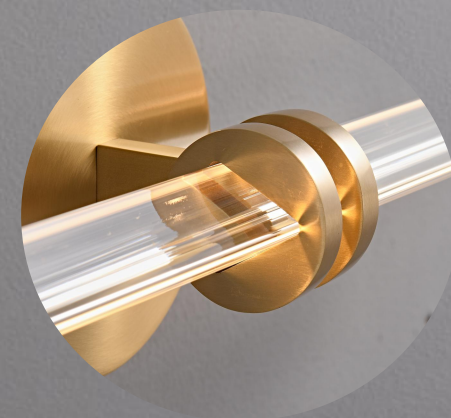

KB-3515

Size: L580*H120*W110mm

Light source: 12W LED

Material: Brass+Glass

Color: Brass+Clear

KB-3516

Size: L680*H120*W140mm

Light source: 12W LED