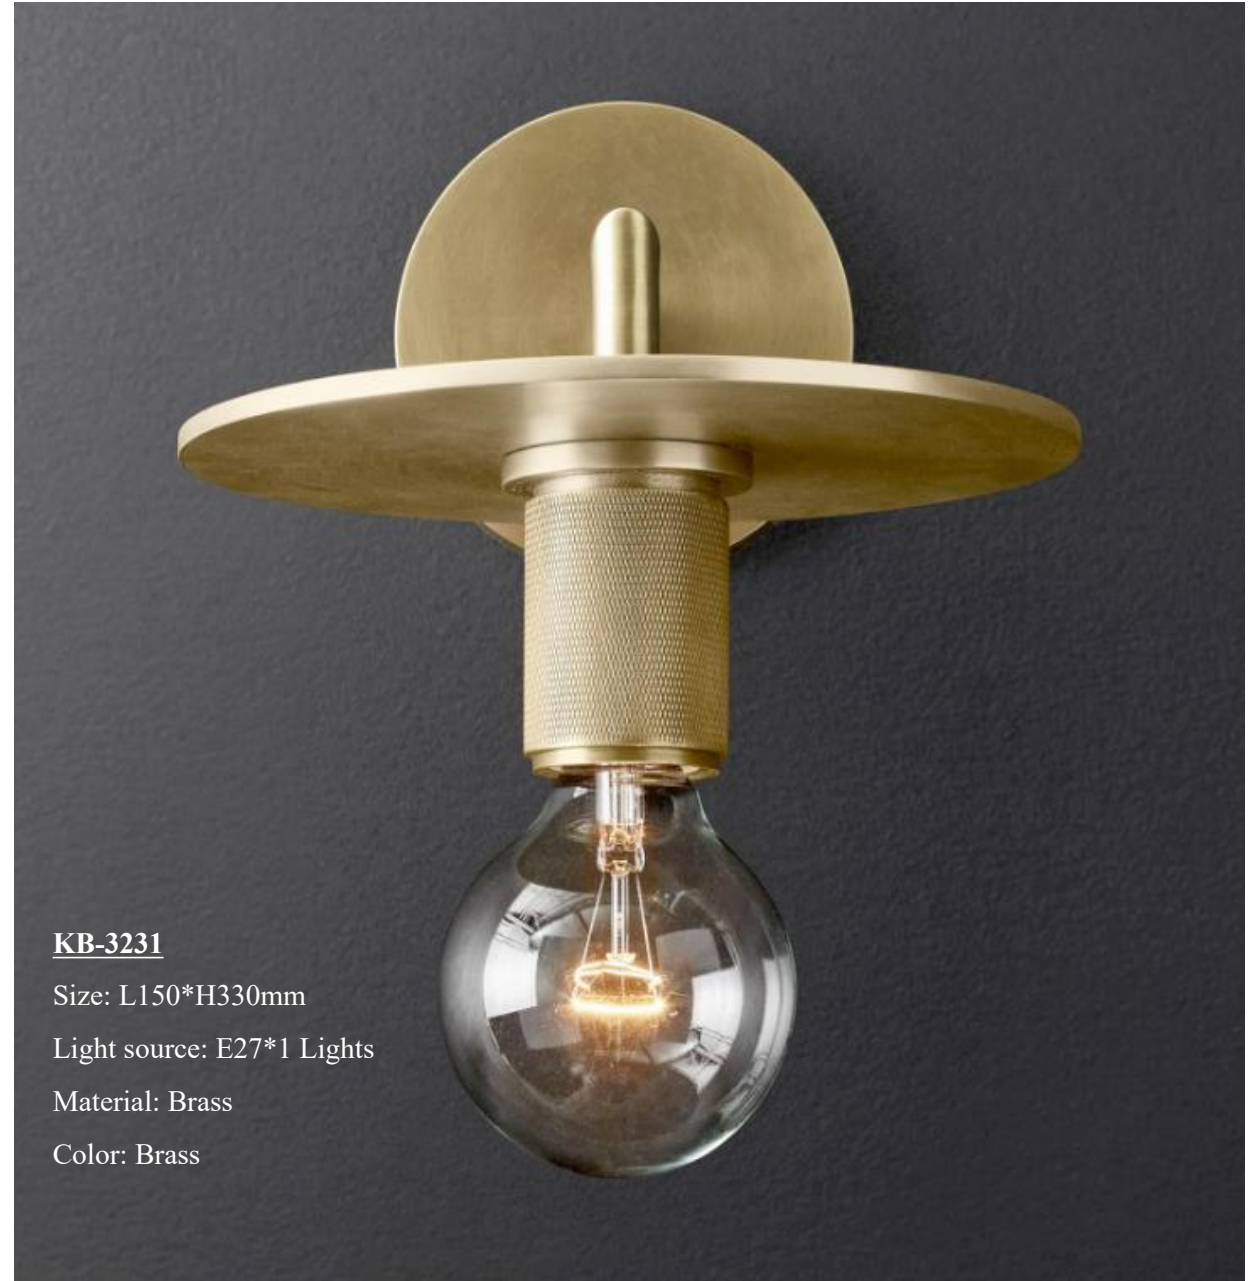

Material: Brass+Glass

Color: Brass+Clear

KB-3210

Size: L100*H145mm

Light source: G10*1 Lights

Material: Brass

Color: Brass

KB-3231

Size: L150*H330mm

Light source: E27*1 Lights

Material: Brass

Color: Brass

KB-3229B

Size: L150*H330mm

Light source: G9*1 Lights

Material: Brass+Glass