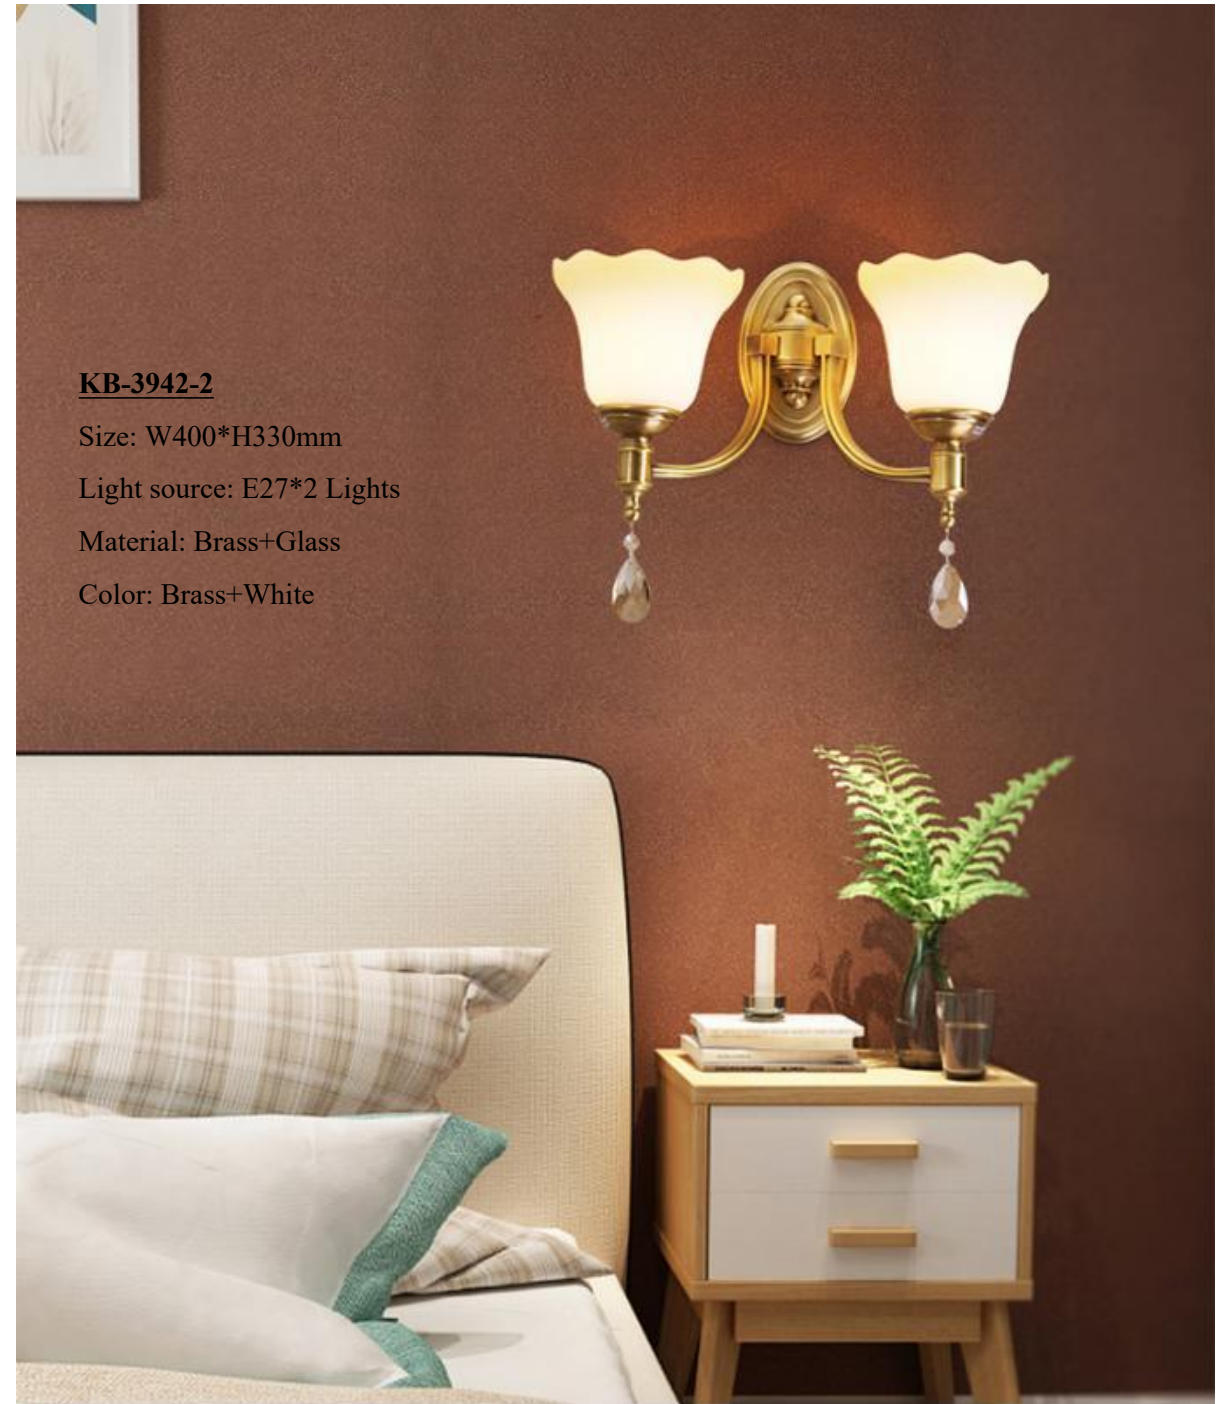

Light source: E14*1 Lights

Material: Brass+Fabric

Color: Brass+Blue

KB-3942-1

Size: W180*H330mm

Light source: E27*1 Lights

Material: Brass+Glass

Color: Brass+White