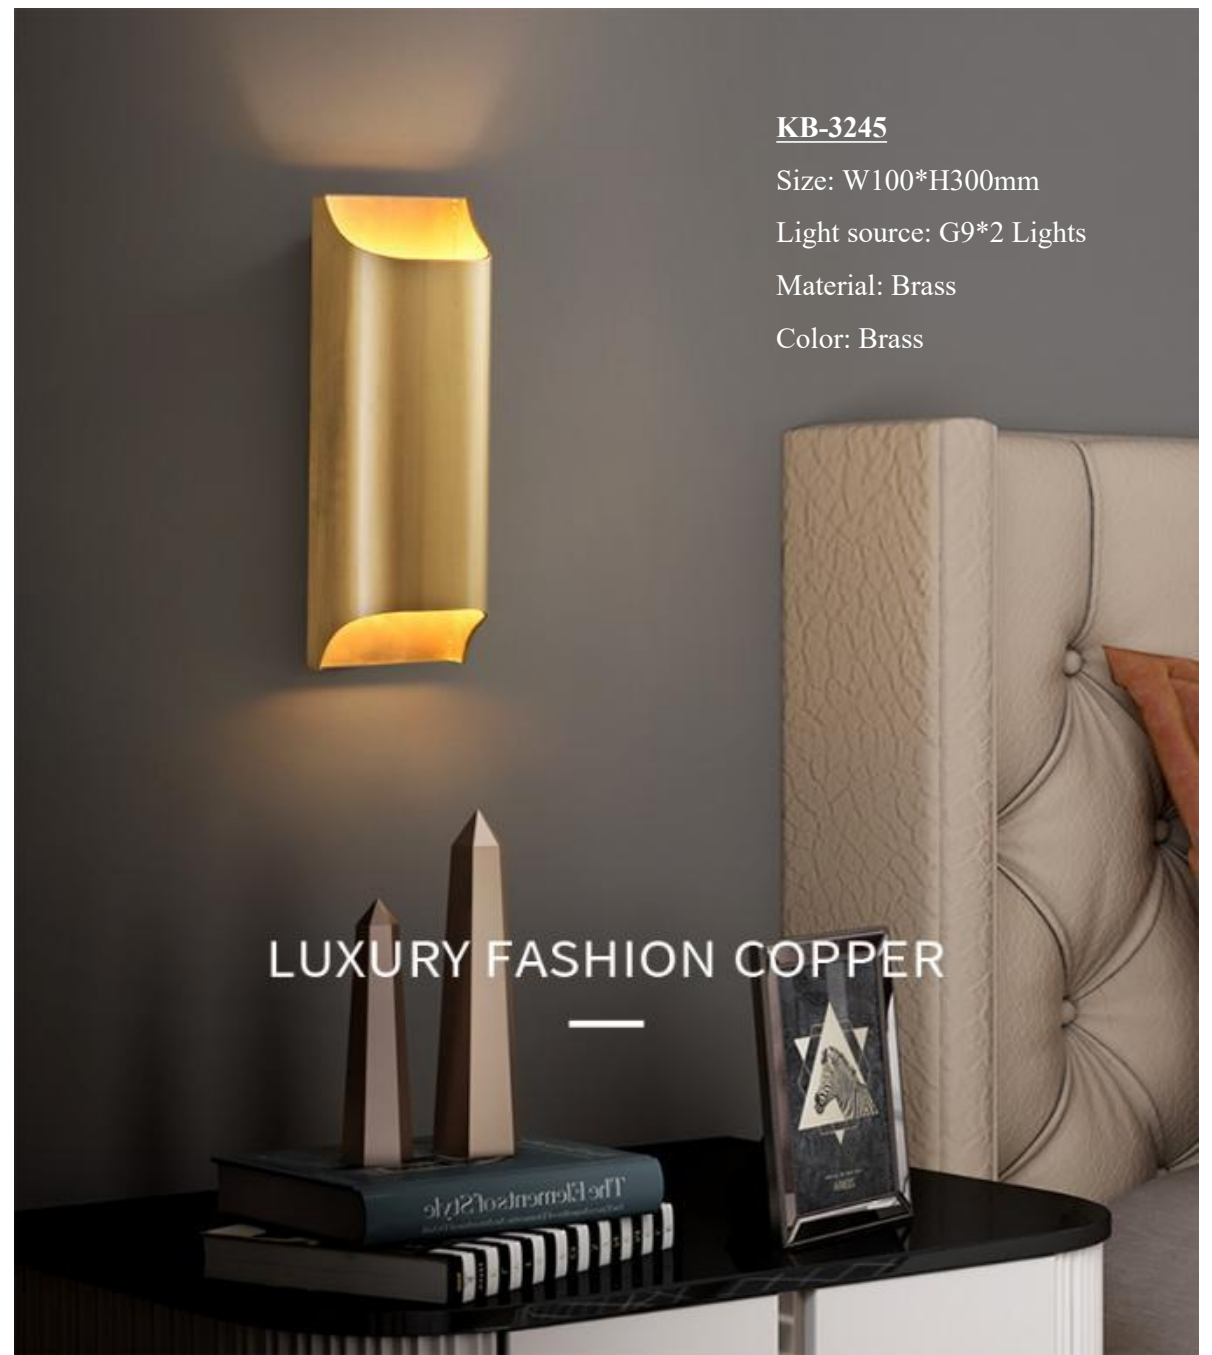

KB-3245

Size: W100*H300mm

Light source: G9*2 Lights

Material: Brass

Color: Brass

LUXURY FASHION COPPER