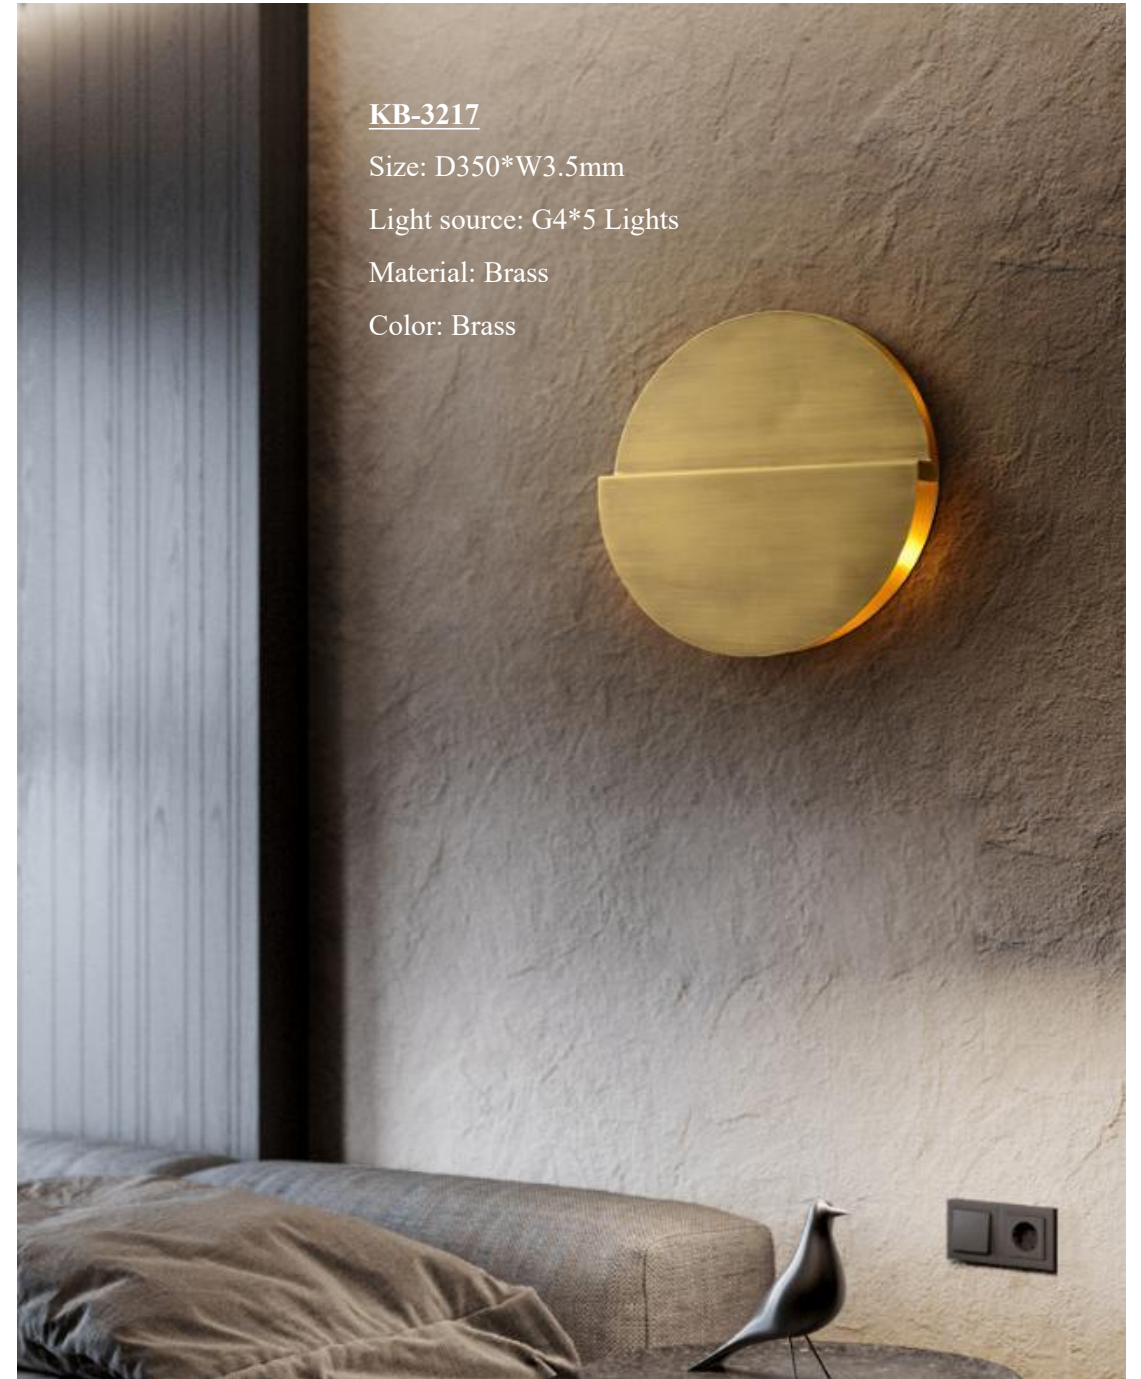

KB-3217

Size: D350*W3.5mm

Light source: G4*5 Lights

Material: Brass

Color: Brass