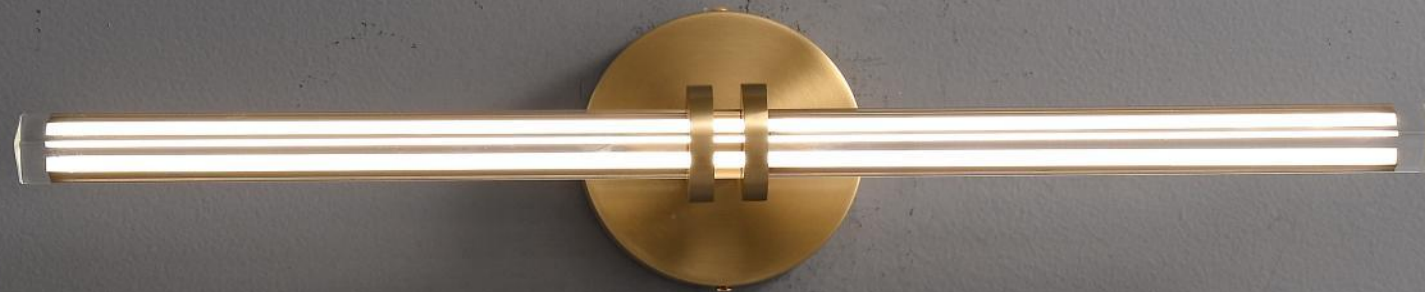

KB-3515

Size: L580*H120*W110mm

Light source: 12W LED

Material: Brass+Glass

Color: Brass+Clear

KB-3516

Size: L680*H120*W140mm

Light source: 12W LED

Material: Brass+Glass

Color: Black

KB-6329-1B

Size: W200*H275mm

Light source: E14*1

Material: Brass+Ceramics

Color: Brass+White

KB-6321-1B

Size: L140*W230*H250mm

Light source: E27*1

Material: Brass + Resin

Color: Brass

KB-6315-B

Size: L310*W182*H390mm

Light source: E14*3

Material: Brass + Glass

Color: Brass+Clear

KB-3370

Size: L110*H460*W135mm

Light source: LED 10W

Material: Brass+Aluminum +Crystal

Color: Brass+Clear

KB-5993

Size: L480*H150mm