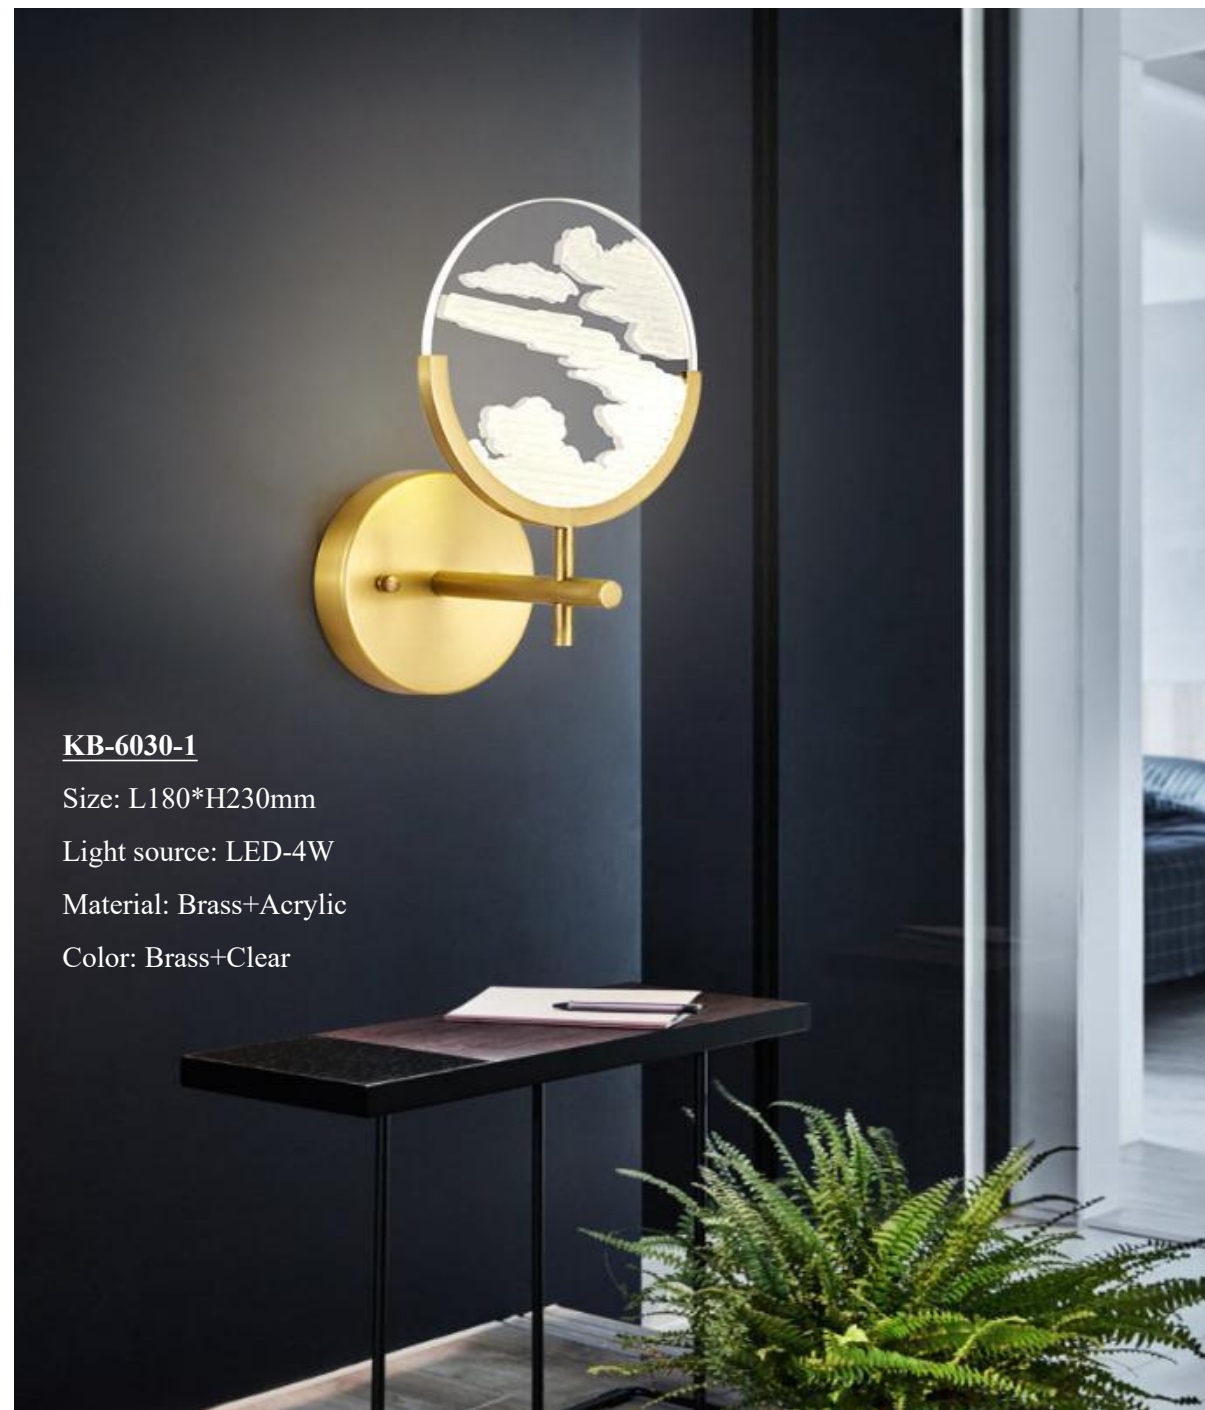

KB-6030-1

Size: L180*H230mm

Light source: LED-4W

Material: Brass+Acrylic

Color: Brass+Clear