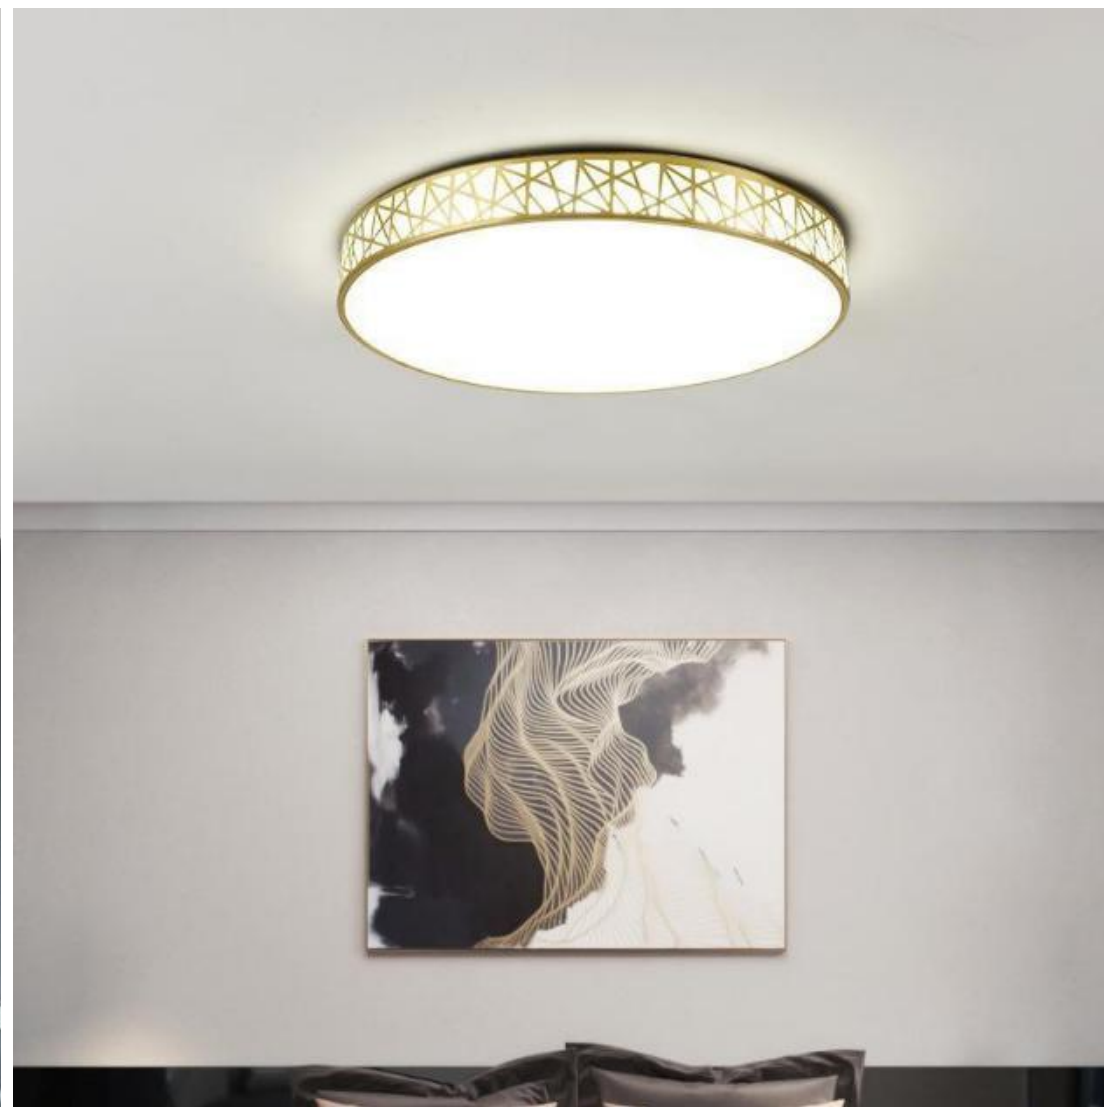

Height:50mm

Power:24w,36w,48w LED

Material:Brass+Acrylic

**KB-8038**

Diameter:300,400,500mm

Height:50mm

Power:24w,36w,48w LED

Material:Brass+Acrylic