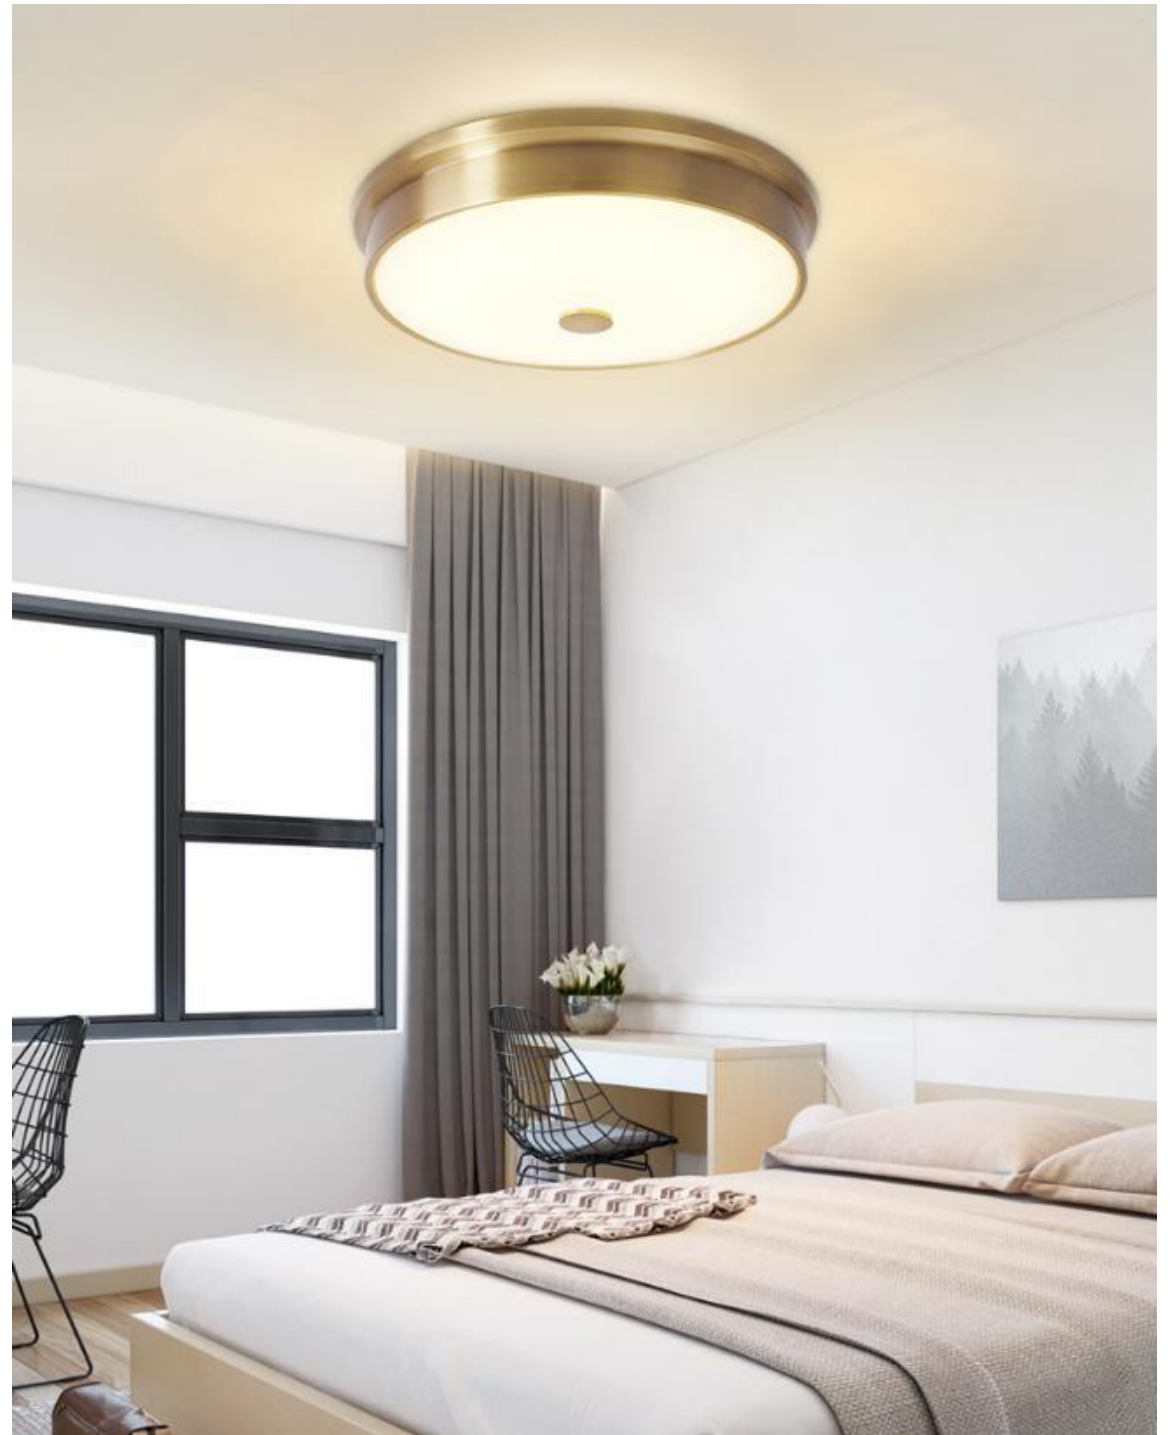

**KB-3977**

Diameter:300,400mm

Height:90,110mm

Power:24w,36w LED

Material:Brass+Glass

**KB-35625**

Diameter:300,400mm

Height:70mm

Power:24w,36w LED

Material:Brass+Glass

**KB-3976**

Diameter:390,470mm

Height:100mm

Power:24w,36w LED

Material:Brass+Glass Cover

**KB-8005**