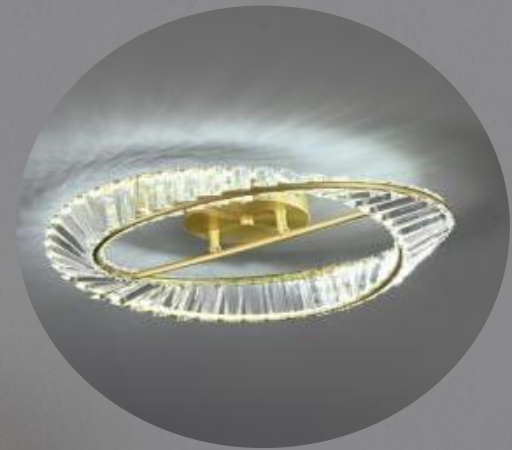

KB-6309-5X

Size: Φ 500*H120mm

Light source: LED 28W

Material: Brass+Crystal

Color: Brass+Clear