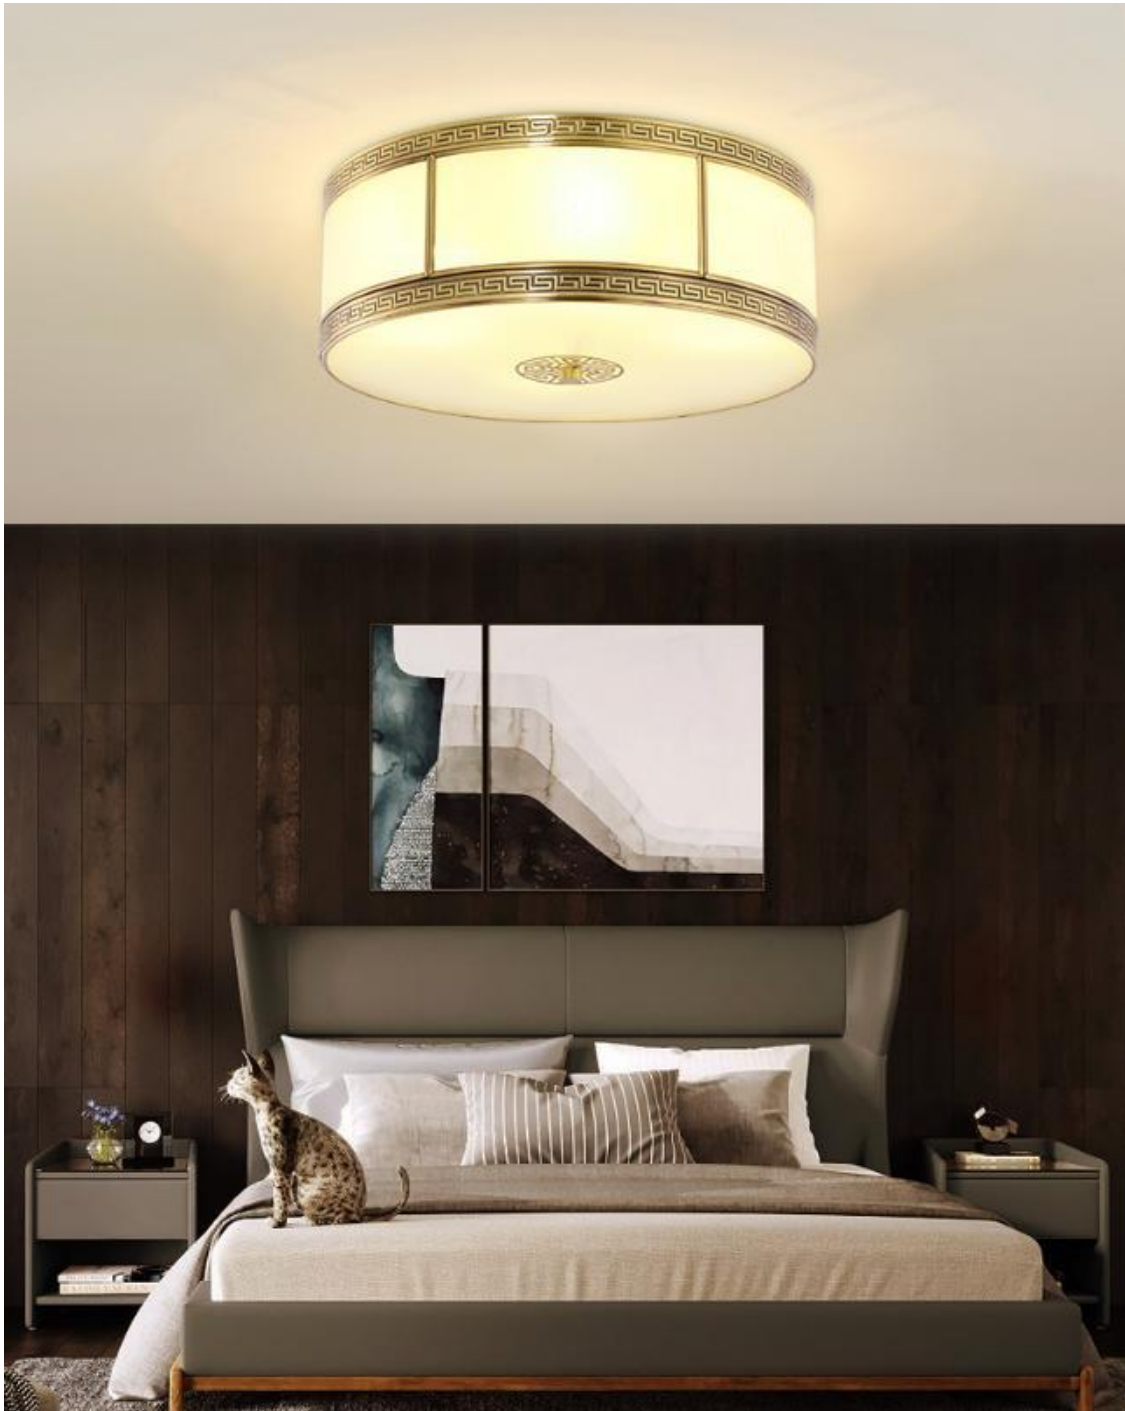

Material:Brass+Glass

**KB-35263**

Diameter:450,600mm

Height:500mm

Power:4\*E27,6\*E27

Material:Brass+Glass

**KB-3003-X**

Size:Φ280\*H300mm

Power:E27\*1

Material:Brass+Glass

**KB-35803**

Size:Φ140\*H220mm

Power:E27\*1

Material:Brass+Glass

**KB-35210**

Diameter:500,600,800mm

Height:150mm

Power:27w,36w,48w LED

Material:Brass+Glass+Iron

**KB-35211**

Size:Φ450\*H150mm

Power:E27\*4

Material:Brass+Glass

**KB-3966X**