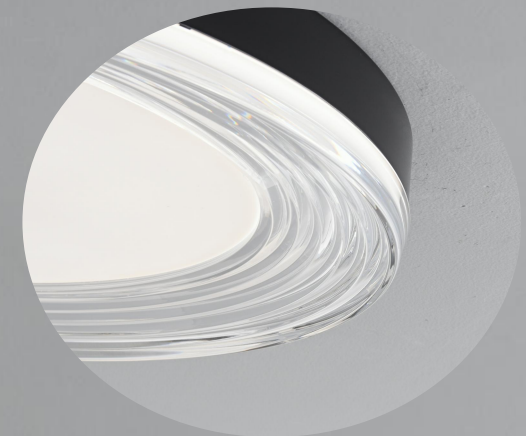

**KB-6370-4 / 6370-5**

Size: D400\*H80mm      LED 36W

          D500\*H80mm      LED 48W

Material: Aluminum+Acrylic

Color: Black+Clear

KB-3522-4 / 3522-5

Size: D400\*H65mm

LED 36W

D500\*H65mm

LED 48W

Material: Iron+Acrylic

Color: Black+Clear

KB-3523-4 / 3523-5

Size: D400\*H85mm

LED 24W

D500\*H65mm