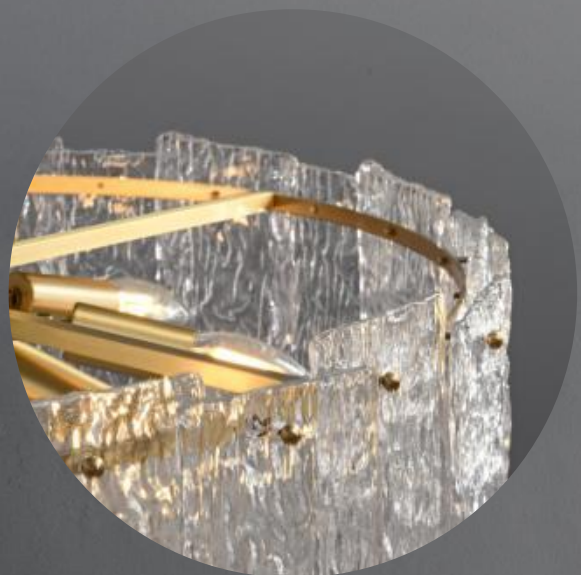

KB-6315-4X / 6315-6X

Size: Φ 400*H260mm E14*4

Φ 600*H280mm E14*6

Material: Brass+Glass

Color: Brass+Clear