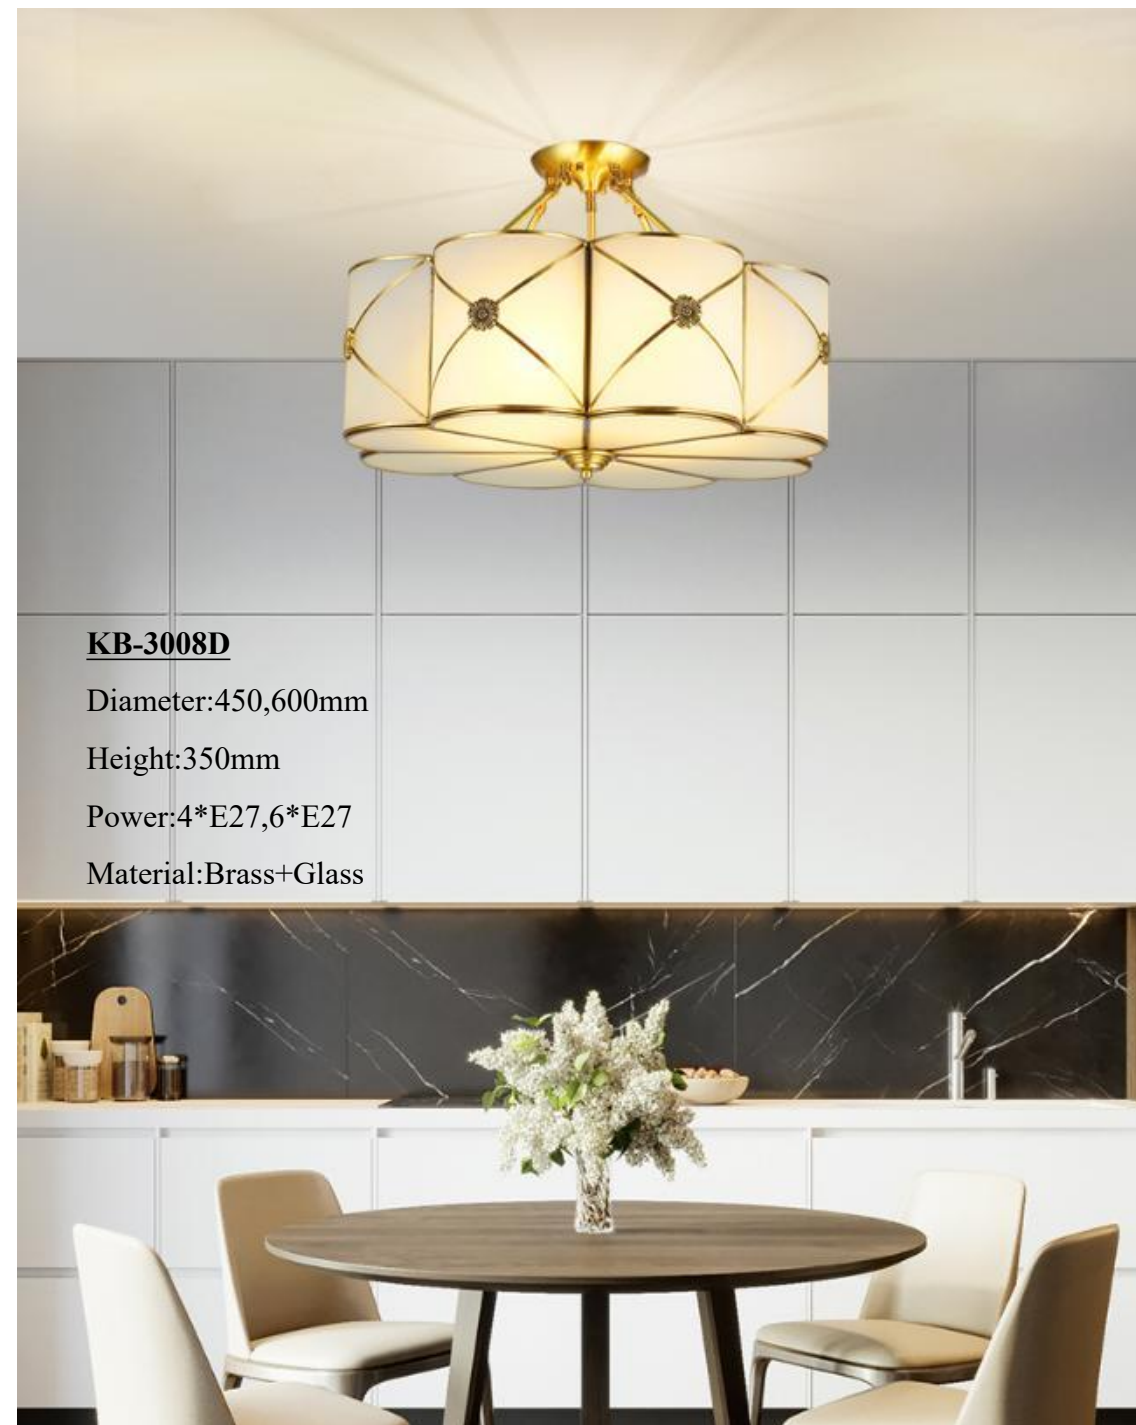

Material:Brass+Glass

**KB-35263**

Diameter:450,600mm

Height:500mm

Power:4\*E27,6\*E27

Material:Brass+Glass

**KB-3003-X**

Size:Φ280\*H300mm

Power:E27\*1

Material:Brass+Glass

**KB-35803**

Size:Φ140\*H220mm

Power:E27\*1

Material:Brass+Glass

**KB-35210**

Diameter:500,600,800mm

Height:150mm

Power:27w,36w,48w LED

Material:Brass+Glass+Iron

**KB-35211**

Size:Φ450\*H150mm

Power:E27\*4

Material:Brass+Glass

**KB-3966X**