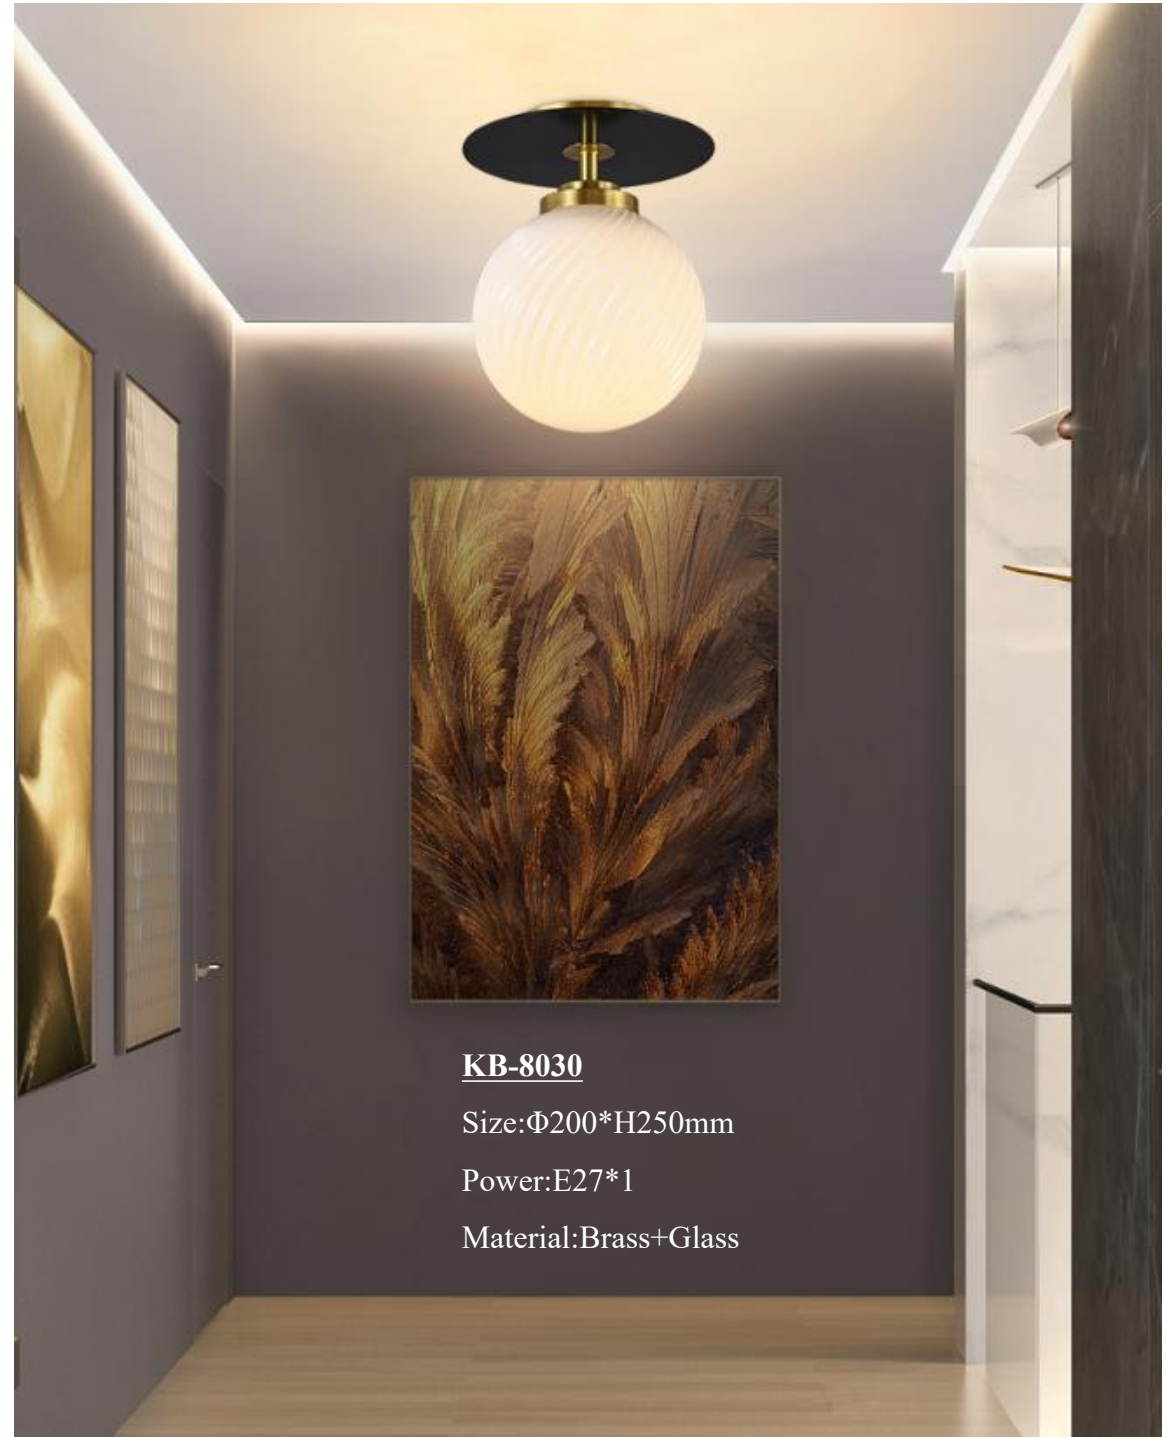

Height:50mm

Power:24w,36w,48w LED

Material:Brass+Acrylic

**KB-8038**

Diameter:300,400,500mm

Height:50mm

Power:24w,36w,48w LED

Material:Brass+Acrylic

**KB-8040**

Diameter:300,400,500mm

Height:40mm

Power:24w,36w,48w LED

Material:Brass+Acrylic

**KB-8030**

Size:Φ200\*H250mm

Power:E27\*1