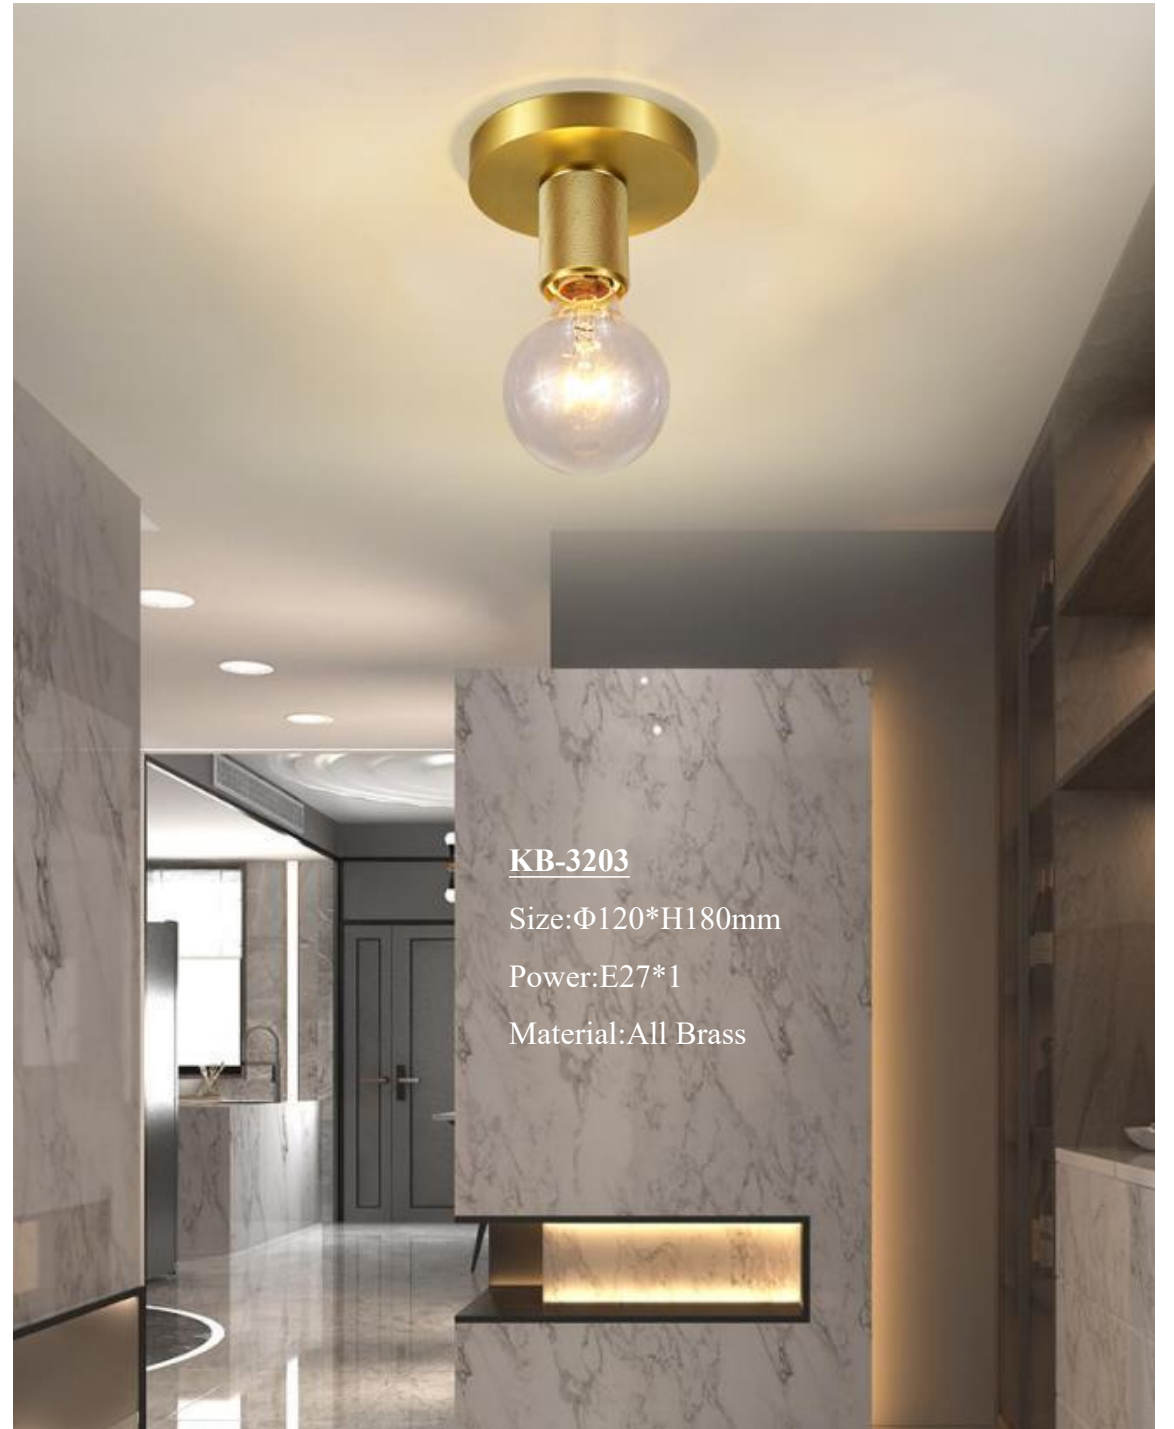

Power:24w,36w LED

Material:Brass+Glass

**KB-3976**

Diameter:390,470mm

Height:100mm

Power:24w,36w LED

Material:Brass+Glass Cover

**KB-8005**

Diameter:300,400,500mm

Height:40mm

Power:24w,36w,48w LED

Material:Brass+Acrylic

**KB-8033**

Diameter:450,550mm

Height:130mm

Power:50w,65w LED

Height:50mm

Power:24w,36w,48w LED

Material:Brass+Acrylic

**KB-8038**

Diameter:300,400,500mm

Height:50mm

Power:24w,36w,48w LED

Material:Brass+Acrylic

**KB-8040**

Diameter:300,400,500mm

Height:40mm

Power:24w,36w,48w LED

Material:Brass+Acrylic

**KB-8030**

Size:Φ200\*H250mm

Power:E27\*1