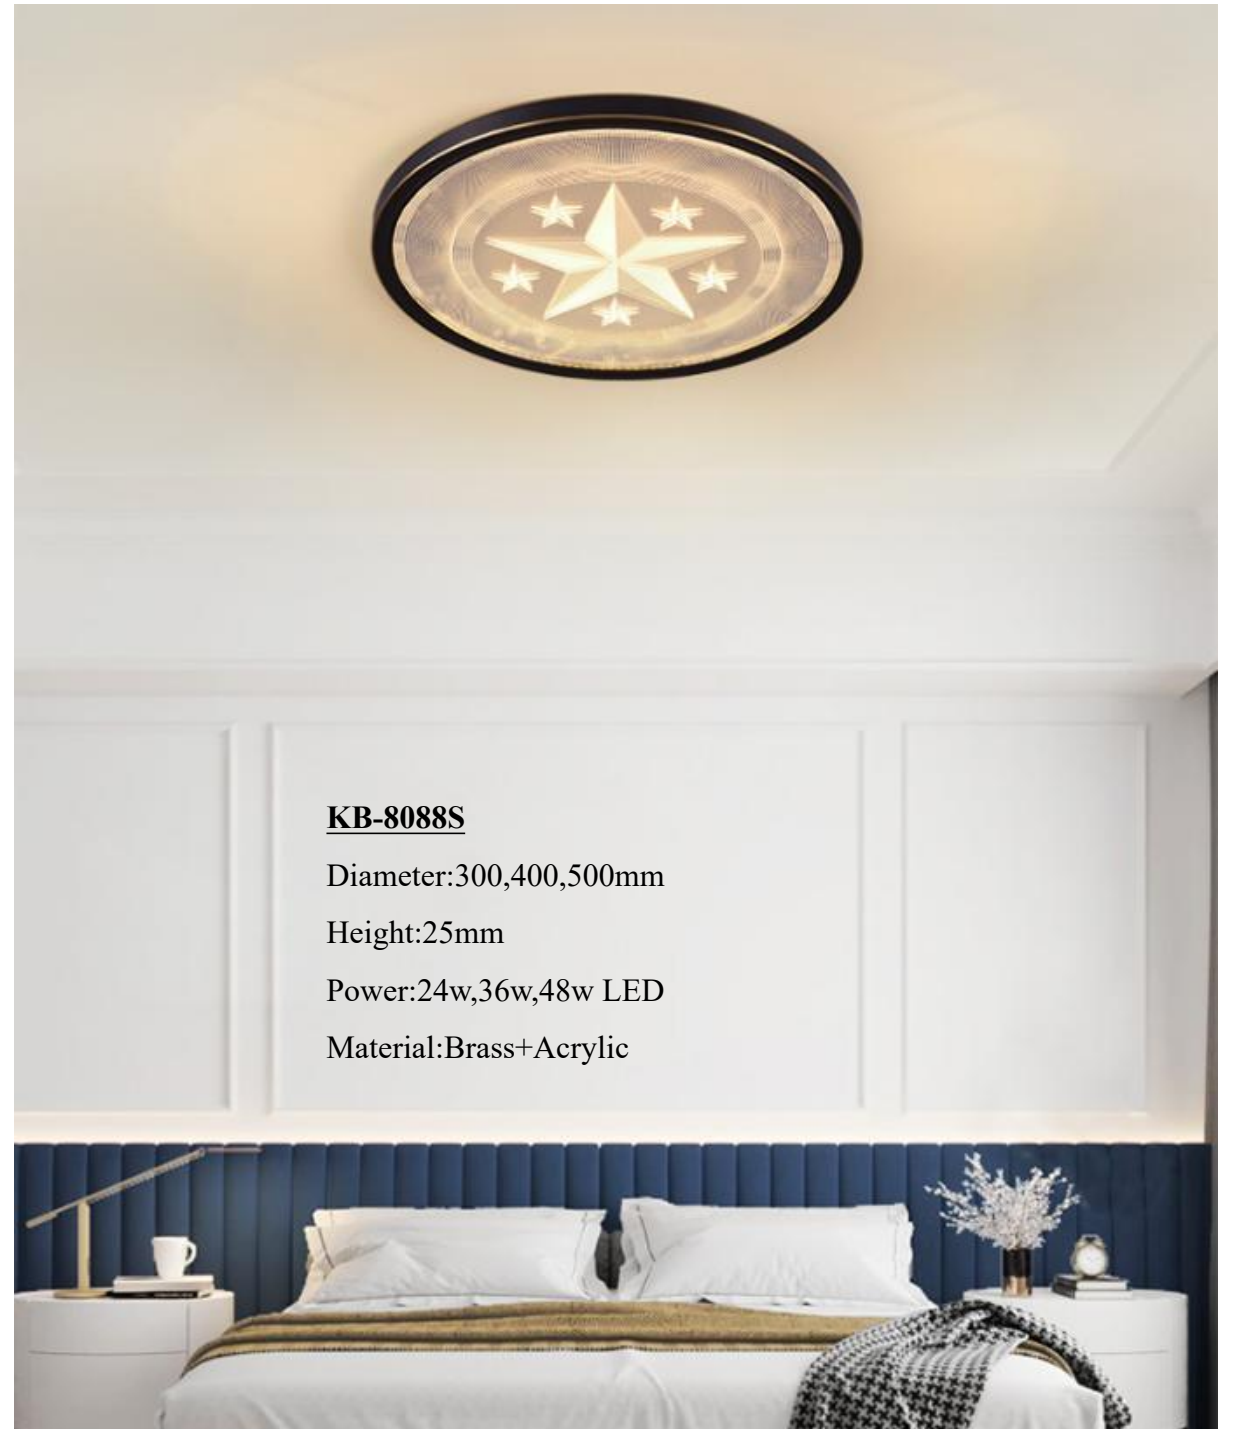

**KB-3977**

Diameter:300,400mm

Height:90,110mm

Power:24w,36w LED

Material:Brass+Glass

**KB-35625**

Diameter:300,400mm

Height:70mm

Power:24w,36w LED

Material:Brass+Glass

**KB-3976**

Diameter:390,470mm

Height:100mm

Power:24w,36w LED

Material:Brass+Glass Cover

**KB-8005**

Diameter:300,400,500mm

Height:40mm

Power:24w,36w,48w LED

Material:Brass+Acrylic

**KB-8033**

Diameter:450,550mm

Height:130mm

Power:50w,65w LED

Material:Brass+Acrylic+Crystal

**KB-8036**

Diameter:420,520mm

Height:75mm

Power:50w,65w LED

Material:Brass+Titanium+Acrylic

**KB-8037**

Diameter:300,400,500mm