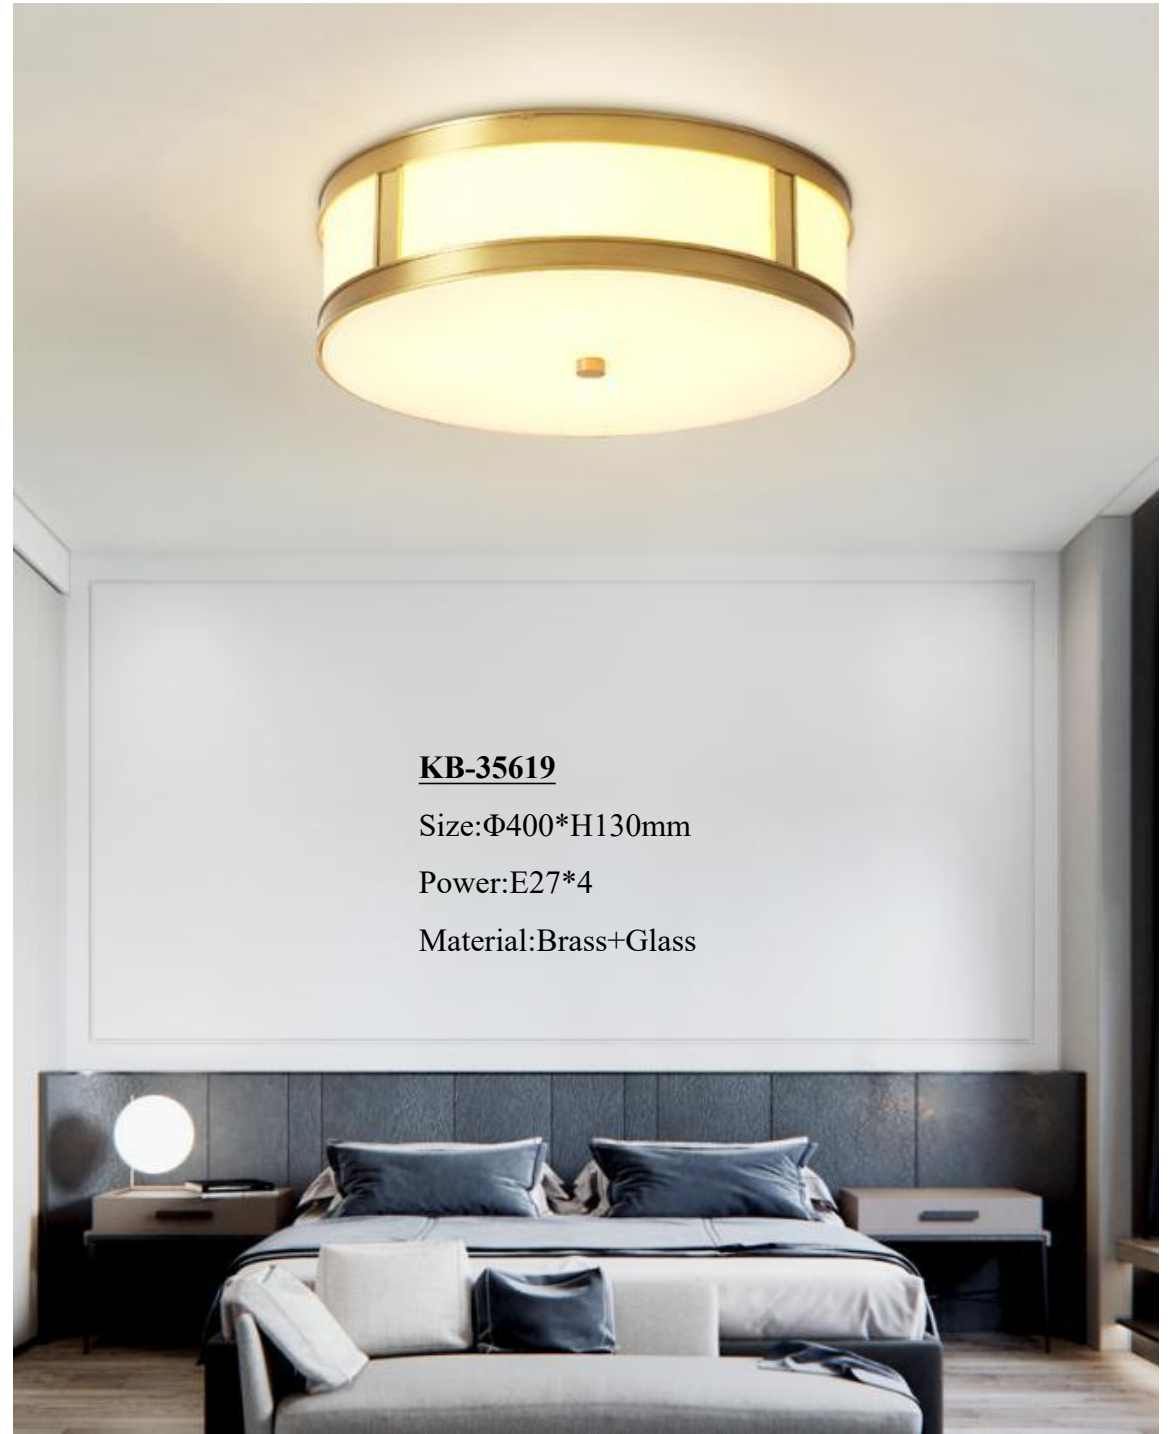

Power:24w,36w LED

Material:Brass+Glass

**KB-3976**

Diameter:390,470mm

Height:100mm

Power:24w,36w LED

Material:Brass+Glass Cover

**KB-8005**

Diameter:300,400,500mm

Height:40mm

Power:24w,36w,48w LED

Material:Brass+Acrylic

**KB-8033**

Diameter:450,550mm

Height:130mm

Power:50w,65w LED

Material: Brass+Marble

**KB-8003-3**

Diameter:Φ350\*H150mm

Power:E27\*3

Material:Brass+Glass

**KB-35263**

Size:Φ600\*H200mm

Power:E27\*6

Material:Brass+Glass

**KB-35263**

Diameter:450,600mm

Height:500mm

Power:4\*E27,6\*E27

Material:Brass+Glass

**KB-3003-X**

Size:Φ280\*H300mm