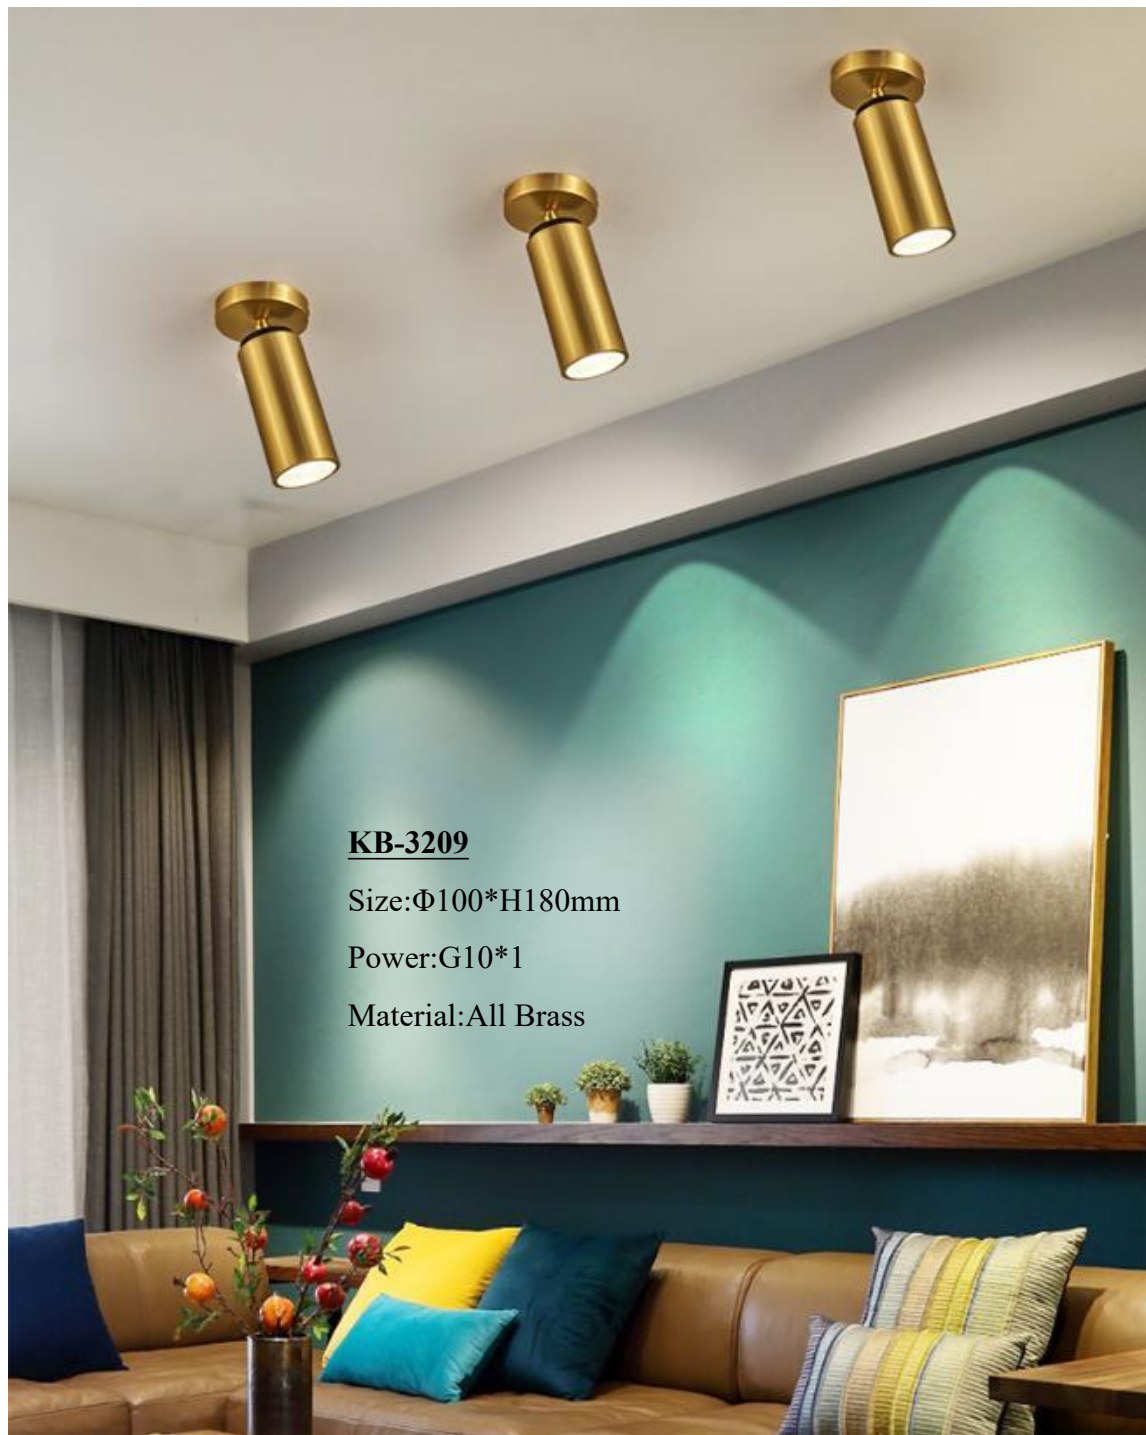

Power:24w,36w LED

Material:Brass+Glass

**KB-3976**

Diameter:390,470mm

Height:100mm

Power:24w,36w LED

Material:Brass+Glass Cover

**KB-8005**

Diameter:300,400,500mm

Height:40mm

Power:24w,36w,48w LED

Material:Brass+Acrylic

**KB-8033**

Diameter:450,550mm

Height:130mm

Power:50w,65w LED

Height:50mm

Power:24w,36w,48w LED

Material:Brass+Acrylic

**KB-8038**

Diameter:300,400,500mm

Height:50mm

Power:24w,36w,48w LED

Material:Brass+Acrylic

**KB-8040**

Diameter:300,400,500mm

Height:40mm

Power:24w,36w,48w LED

Material:Brass+Acrylic

**KB-8030**

Size:Φ200\*H250mm

Power:E27\*1