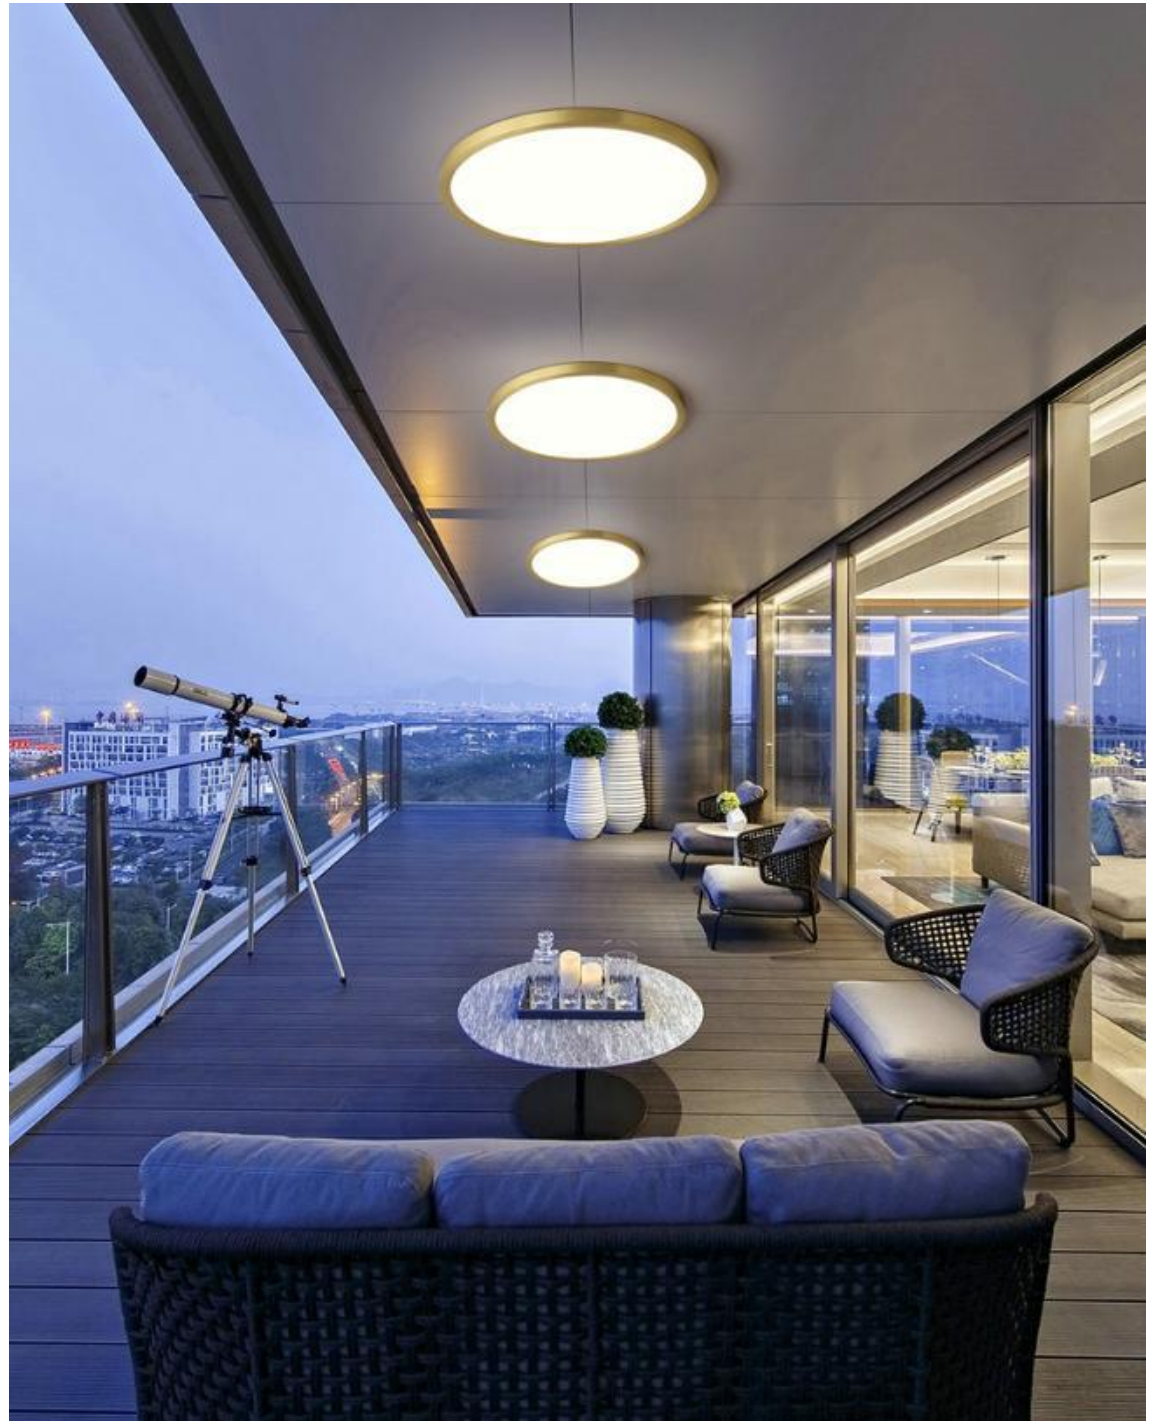

Power:24w,36w LED

Material:Brass+Glass

**KB-3976**

Diameter:390,470mm

Height:100mm

Power:24w,36w LED

Material:Brass+Glass Cover

**KB-8005**