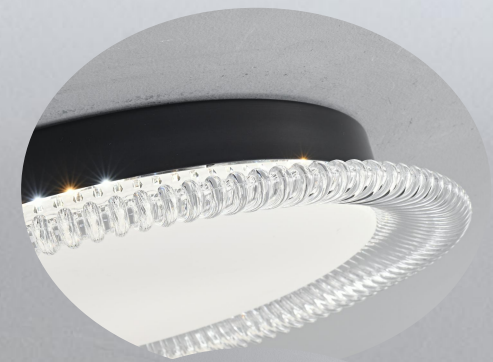

KB-3523-4 / 3523-5

Size: D400*H85mm

LED 24W

D500*H65mm

LED 36W

Material: Iron+Acrylic

Color: Black+Clear