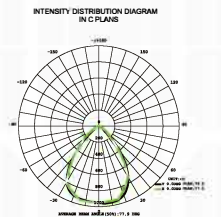

100W-Light Distribution Curve

100W-Lux Distance Curve

WORK LIGHT

TG05 SERIES

30W 50W 100W

WORK LIGHT SERIES

PRODUCT ADVANTAGES AND FEATURES

- Four dimming modes: Low brightness, medium brightness, High brightness, SOS flash mode
- USB charging port, it can be charged by power bank, car charger or adapter
- The lamp body can be rotate 360° and the bracket can be adjusted 180°
- Imported optical lens, its luminous efficiency up to 95%

Product Technical Parameters

Model	Luminous	Battery	Mode
TG05-30W	200lm/W	3.7V/5Ah	1)100% power;
TG05-50W	200lm/W	3.7V/10Ah	2)60% power;
TG05-100W	200lm/W	3.7V/15Ah	3)20% power;
			4)Emergency light

Lighting Time Auto Working Mode: Fully charged, can work for 10 hours

100W-Light Distribution Curve

100W-Lux Distance Curve