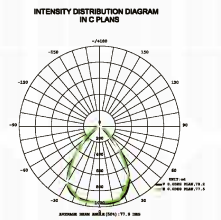

Product Technical Parameters

Model	Luminous	Battery	Mode
TG01-30W	200lm/W	3.7V/5Ah	1)100% power;
TG01-50W	200lm/W	3.7V/10Ah	2)60% power;
TG01-100W	200lm/W	3.7V/15Ah	3)20% power;
			4)Emergency light

Lighting Time Auto Working Mode: Fully charged, can work for 10 hours