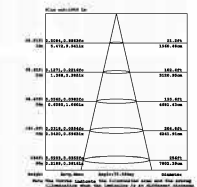

100W-Lux Distance Curve