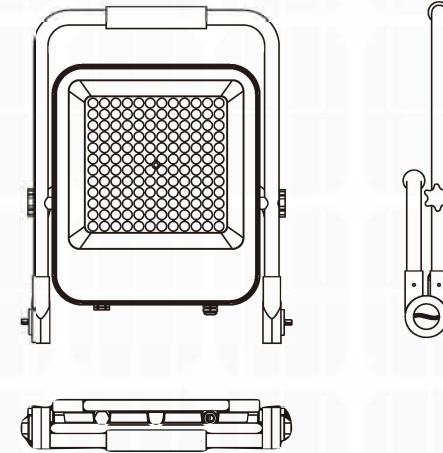

WORK LIGHT SERIES

WORK LIGHT

TG01 SERIES

30W 50W 100W

WORK LIGHT SERIES

PRODUCT ADVANTAGES AND FEATURES

- Four dimming modes: Low brightness
medium brightness
High brightness
SOS flash mode
- USB charging port, it can be charged by power bank, car charger or adapter
- The lamp body can be rotate 360° and the bracket can be adjusted 180°
- Imported optical lens, its luminous efficiency up to 95%

Product Technical Parameters

Model	Luminous	Battery	Mode
TG01-30W	200lm/W	3.7V/5Ah	1)100% power;
TG01-50W	200lm/W	3.7V/10Ah	2)60% power;
TG01-100W	200lm/W	3.7V/15Ah	3)20% power;
			4)Emergency light

Lighting Time Auto Working Mode: Fully charged, can work for 10 hours

100W-Light Distribution Curve

100W-Lux Distance Curve

WORK LIGHT

TG05 SERIES

30W 50W 100W

WORK LIGHT SERIES

PRODUCT ADVANTAGES AND FEATURES

- Four dimming modes: Low brightness, medium brightness, High brightness, SOS flash mode
- USB charging port, it can be charged by power bank, car charger or adapter
- The lamp body can be rotate 360° and the bracket can be adjusted 180°
- Imported optical lens, its luminous efficiency up to 95%