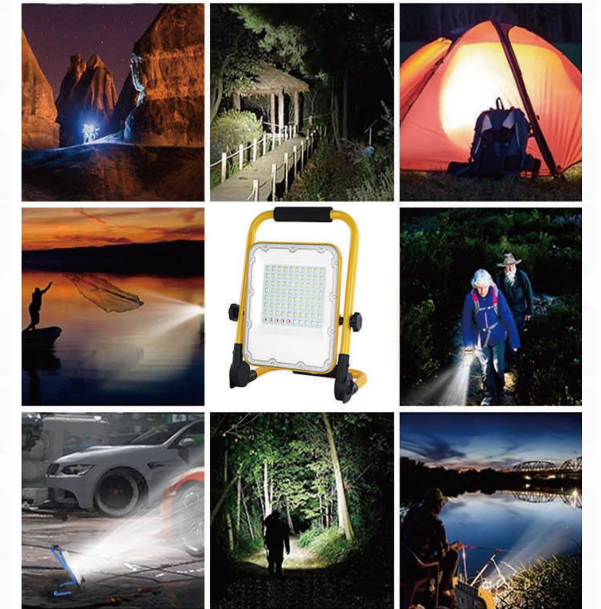

100W-Light Distribution Curve

100W-Lux Distance Curve

WORK LIGHT

TG05 SERIES

30W 50W 100W

WORK LIGHT SERIES

PRODUCT ADVANTAGES AND FEATURES

- Four dimming modes: Low brightness, medium brightness, High brightness, SOS flash mode
- USB charging port, it can be charged by power bank, car charger or adapter
- The lamp body can be rotate 360° and the bracket can be adjusted 180°
- Imported optical lens, its luminous efficiency up to 95%