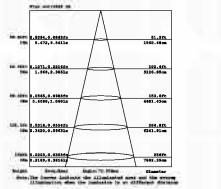

100W-Lux Distance Curve