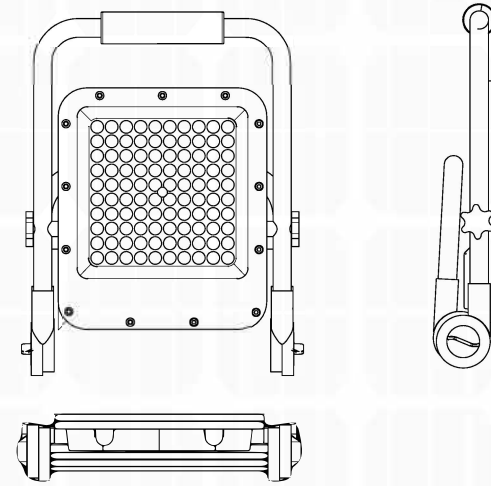

100W-Light Distribution Curve

100W-Lux Distance Curve

WORK LIGHT

TG05 SERIES

30W 50W 100W

WORK LIGHT SERIES

PRODUCT ADVANTAGES AND FEATURES

- Four dimming modes: Low brightness, medium brightness, High brightness, SOS flash mode
- USB charging port, it can be charged by power bank, car charger or adapter
- The lamp body can be rotate 360° and the bracket can be adjusted 180°
- Imported optical lens, its luminous efficiency up to 95%