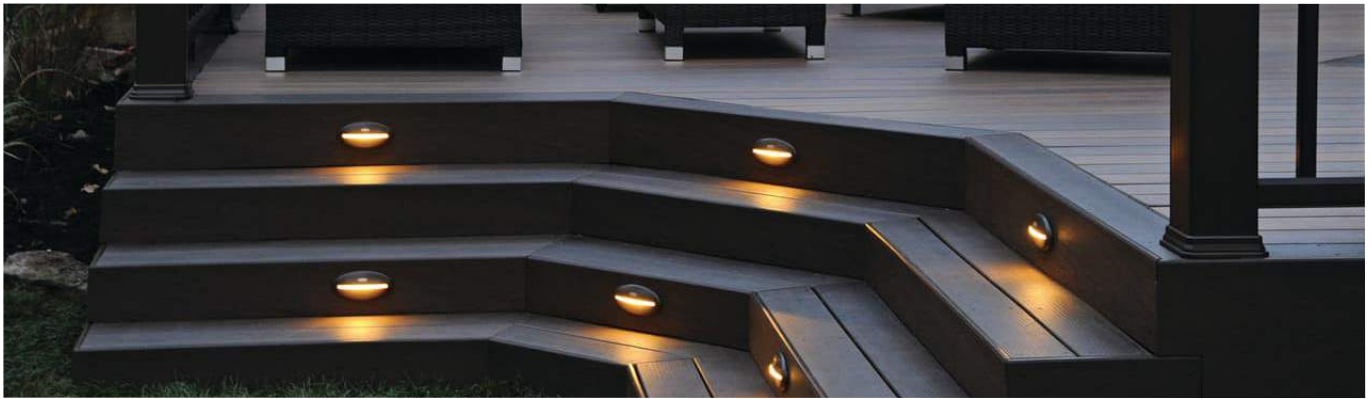

LED BA15S/BA15D bulb Series

**RD-BA15S-CP-3W(01)**

<b>Real Power</b>	2.5W
<b>Light Source</b>	2835 SMD Customized LEDs
<b>Lumen</b>	300Lm
<b>Color Temperature</b>	2700-6500K
<b>CRI</b>	Ra>80
<b>Voltage</b>	9-15V AC/DC