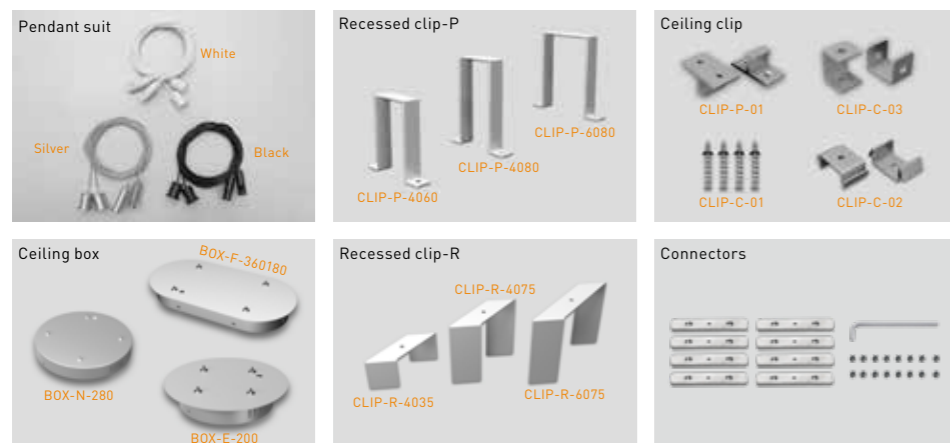

Accessories

Case 1: if the length < 1.5m, profile & cover is only 1 part ;

Case 2: if the length ≥ 1.5m, profile is connected by parts.

Accessories

a/mm
40
50
60
70
80
90
100
110
120
150

Ordering code for Eye series