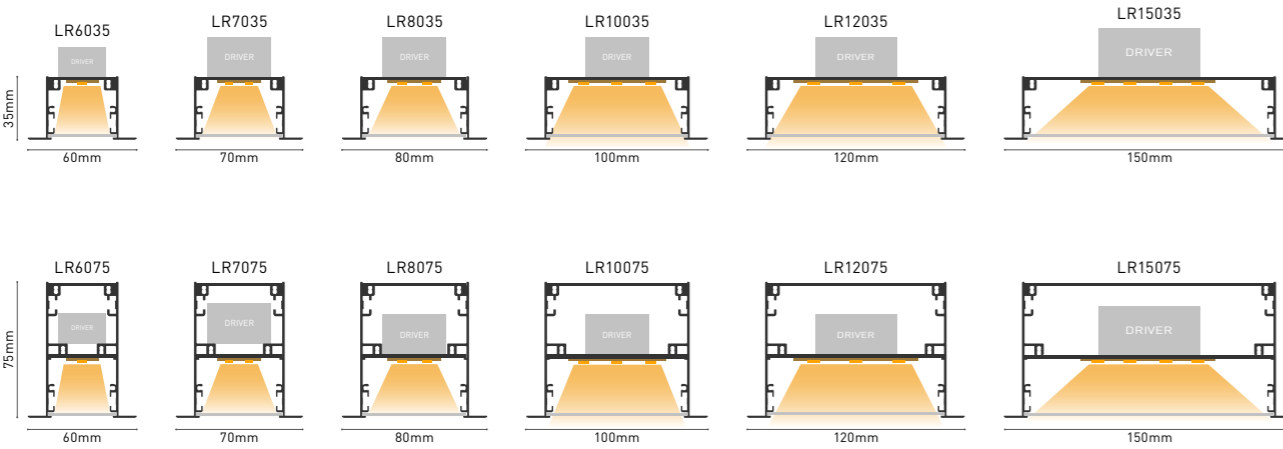

Recessed series