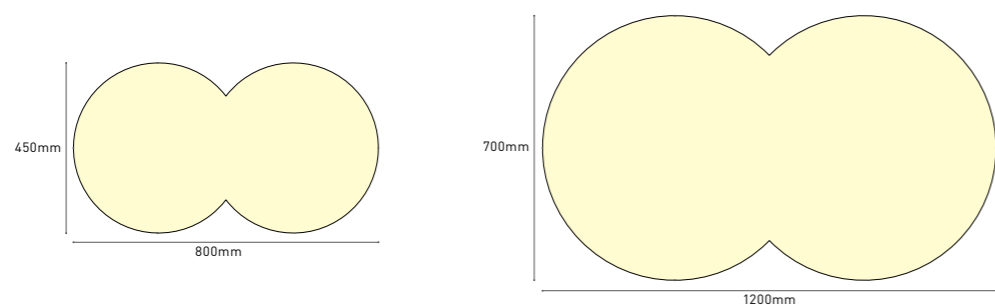

Ordering code for Gemini series

*Lumens @4000K, CRI 80

Model	Item	Size/mm	Power/W 1 pcs	Lumens /lm	Dimming	CCT	CRI	Input /VAC	Color	Certification	
LCXX80	LCXX80-GE-800	H80xW450xL800	50	5000	Dali Push Triac 0-10V Remote Tunable	3000K	>80	200-240	White	CE	
	LCXX80-GE-1200	H80xW700xL1200	120	12000		4000K			Black	CB	
LCXX100	LCXX100-GE-800	H100xW450xL800	50	5000	0-10V Remote Tunable	6000K	>90	100-277	Silver	SA	
	LCXX100-GE-1200	H100xW700xL1200	120	12000		RGB			>95	Gold	RCM RoHS