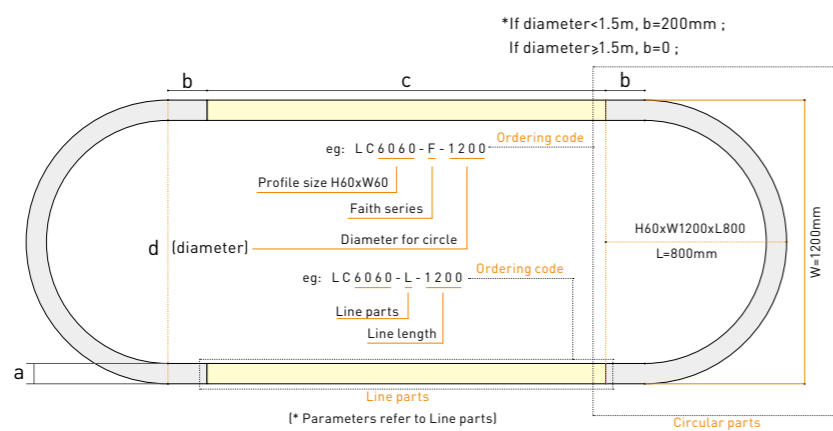

Faith

Faith

Accessories

a/mm	d/mm	c/mm	b/mm
	450	900	
40	660	1000	
50	900	1100	
60	1060	1200	
70	1200	1300	
80	1560	1400	0
90	1860	1500	200
100	2060	1600	
110	2460	1700	
120	3060	1800	
150	4060	1900	
	5060	2000	
	6060	2200	
	7060	2400	

Ordering code for Faith series-Circular parts

*Lumens @4000K, CRI 80