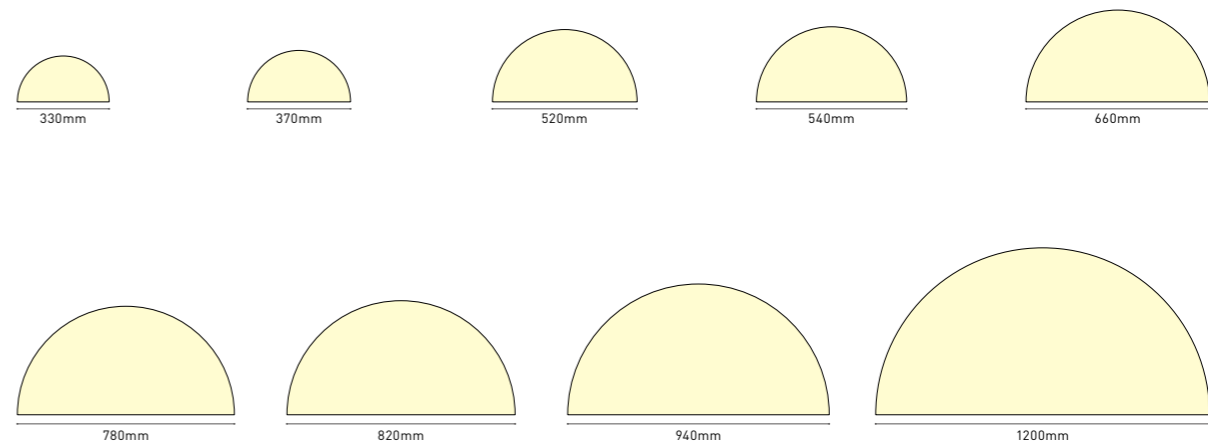

Libra

Sections

Ordering code for Libra series

*Lumens @4000K, CRI 80

Model	Item	Size/mm	Power/W 1 pcs	Lumens /lm	Dimming	CCT	CRI	Input /VAC	Color	Certification
LCXX80	LCXX80-LI-330	H80xW165xL330	8	800	Non Dali Push Triac 0-10V Remote Tunable Emergency	2700K 3000K 4000K 6000K 6500K RGB RGBW	>80 >90 >95	200-240 100-277	White Black Silver Gold	CE CB SAA RCM RoHS
	LCXX80-LI-370	H80xW185xL370	10	1000						
	LCXX80-LI-520	H80xW260xL520	18	1800						
	LCXX80-LI-540	H80xW270xL540	20	2000						
	LCXX80-LI-660	H80xW330xL660	30	3000						
	LCXX80-LI-780	H80xW390xL780	40	4000						
	LCXX80-LI-820	H80xW410xL820	45	4500						
LCXX100	LCXX100-LI-330	H100xW165xL330	8	800						
	LCXX100-LI-370	H100xW185xL370	10	1000						
	LCXX100-LI-520	H100xW260xL520	18	1800						
	LCXX100-LI-540	H100xW270xL540	20	2000						
	LCXX100-LI-660	H100xW330xL660	30	3000						
	LCXX100-LI-780	H100xW390xL780	40	4000						
	LCXX100-LI-820	H100xW410xL820	45	4500						
LCXX100-LI-940	H100xW470xL940	60	6000							
LCXX100-LI-1200	H100xW600xL1200	100	10000							

Accessories