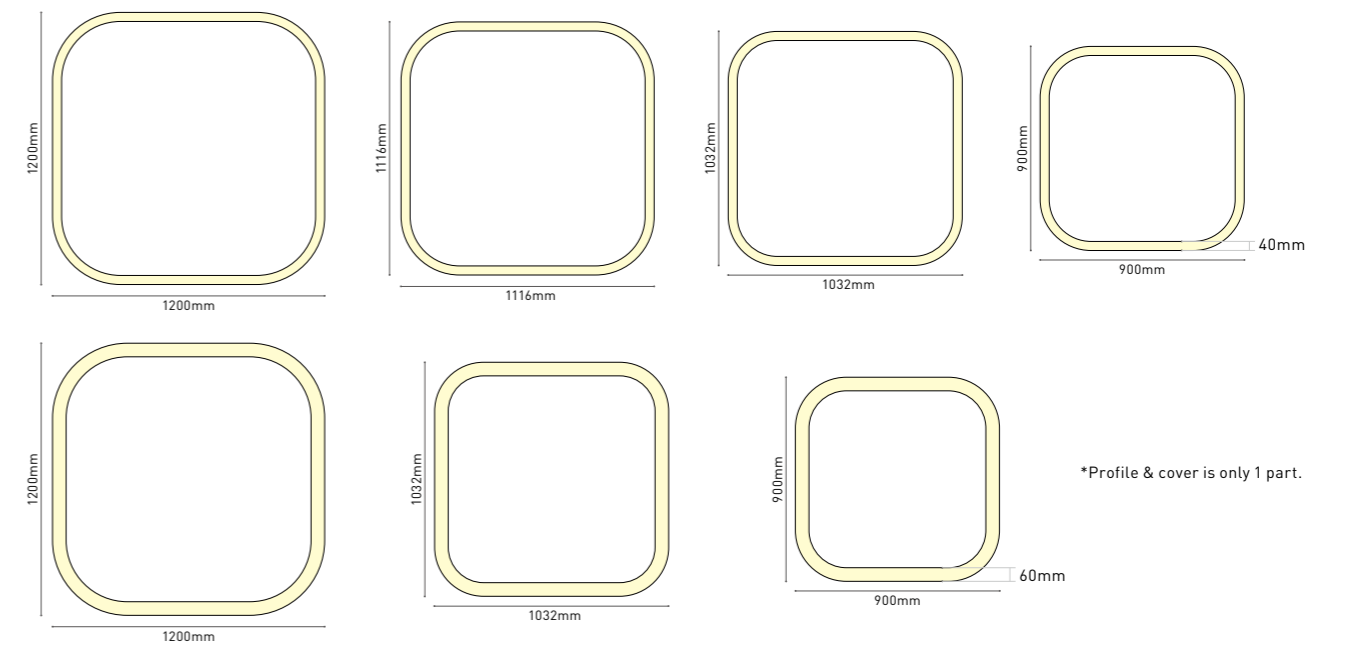

Sections

Ordering code for Belief series

*Lumens @4000K, CRI 80

Model	Item	Size/mm	Power/W 1 pcs	Lumens /lm	Dimming	CCT	CRI	Input /VAC	Color	Certification
LCXX60	LC4060-B-900	H60xW900xL900	20	2000	Non Dali Push Triac 0-10V Remote Tunable Emergency	2700K 3000K 4000K 6000K 6500K RGB RGBW	>80 >90 >95	200-240 100-277	White Black Silver Gold	CE CB SAA RCM RoHS
	LC4060-B-1032	H60xW1032xL1032	25	2500						
	LC4060-B-1116	H60xW1116xL1116	35	3500						
	LC4060-B-1200	H60xW1200xL1200	40	4000						
	LC6060-B-900	H60xW900xL900	50	5000						
	LC6060-B-1032	H60xW1032xL1032	60	6000						
LCXX80	LC4080-B-900	H80xW900xL900	20	2000	Non Dali Push Triac 0-10V Remote Tunable Emergency	2700K 3000K 4000K 6000K 6500K RGB RGBW	>80 >90 >95	200-240 100-277	White Black Silver Gold	CE CB SAA RCM RoHS
	LC4080-B-1032	H80xW1032xL1032	25	2500						
	LC4080-B-1116	H80xW1116xL1116	35	3500						
	LC4080-B-1200	H80xW1200xL1200	40	4000						
	LC6080-B-900	H80xW900xL900	50	5000						
	LC6080-B-1032	H80xW1032xL1032	60	6000						
LCXX100	LC60100-B-900	H100xW900xL900	50	5000	Non Dali Push Triac 0-10V Remote Tunable Emergency	2700K 3000K 4000K 6000K 6500K RGB RGBW	>80 >90 >95	200-240 100-277	White Black Silver Gold	CE CB SAA RCM RoHS
	LC60100-B-1032	H100xW1032xL1032	60	6000						
	LC60100-B-1200	H100xW1200xL1200	70	7000						

Accessories