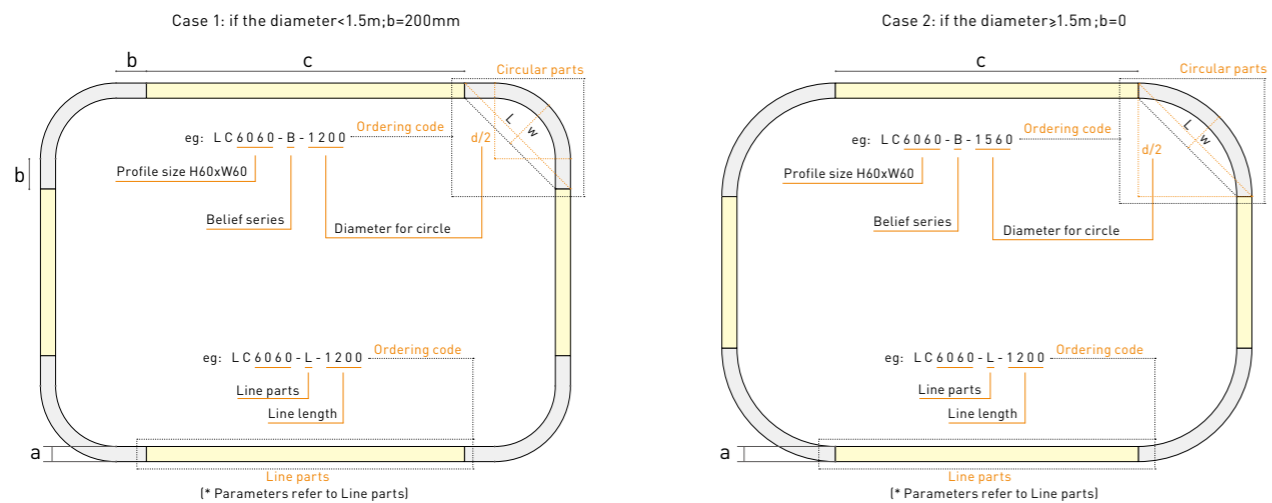

Belief

Belief

Accessories

a/mm	d/mm	c/mm	b/mm
	450	900	
40	660	1000	
50	900	1100	
60	1060	1200	
70	1200	1300	
80	1560	1400	0
90	1860	1500	200
100	2060	1600	
110	2460	1700	
120	3060	1800	
150	4060	1900	
	5060	2000	
	6060	2200	
		2400	

Ordering code for Belief series-Circular parts

*Lumens @4000K, CRI 80