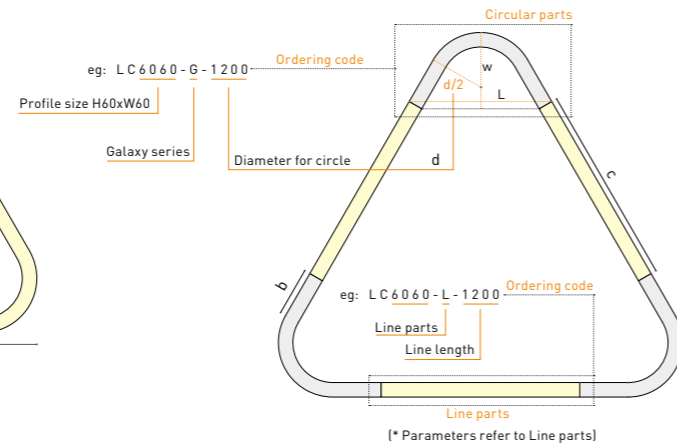

Galaxy

Galaxy

Case 1: if the length < 1.5m, profile & cover is only 1 part ;

Case 2: if the length > 1.5m, profile is connected by parts.

Accessories

a/mm	d/mm	c/mm	b/mm
		900	
40	300	1000	
50	400	1100	
60	450	1200	
70	600	1400	
80	660	1500	
90	740	1600	
100	900	1700	200
110	1000	1800	
120	1060	1900	
150	1200	2200	
		2400	