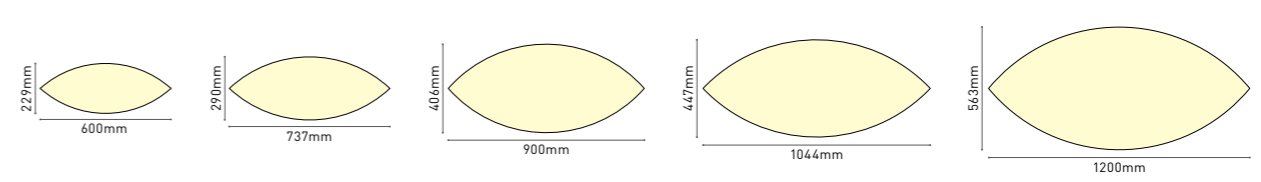

Sagittarius

CB CE RoHS FLICKER FREE 5 YEARS WARRANTY

Ordering code for Sagittarius series

*Lumens @4000K, CRI 80

Model	Item	Size/mm	Power/W 1 pcs	Lumens /lm	Dimming	CCT	CRI	Input /VAC	Color	Certification
LCXX80	LCXX80-SA-617	H80xW356xL617	20	2000	Non Dali Push Triac 0-10V Remote Tunable Emergency	2700K 3000K 4000K 6000K 6500K RGB RGBW	>80 >90 >95	200-240 100-277	White Black Silver Gold	CE CB SAA RCM RoHS
	LCXX80-SA-697	H80xW402xL697	25	2500						
	LCXX80-SA-849	H80xW490xL849	35	3500						
	LCXX80-SA-1024	H80xW591xL1024	50	5000						
	LCXX80-SA-1200	H80xW693xL1200	70	7000						
LCXX100	LCXX100-SA-617	H100xW356xL617	20	2000	Non Dali Push Triac 0-10V Remote Tunable Emergency	2700K 3000K 4000K 6000K 6500K RGB RGBW	>80 >90 >95	200-240 100-277	White Black Silver Gold	CE CB SAA RCM RoHS
	LCXX100-SA-697	H100xW402xL697	25	2500						
	LCXX100-SA-849	H100xW490xL849	35	3500						
	LCXX100-SA-1024	H100xW591xL1024	50	5000						
	LCXX100-SA-1200	H100xW693xL1200	70	7000						

Accessories

Capricon

CB CE RoHS FLICKER FREE 5 YEARS WARRANTY

Ordering code for Capricon series

*Lumens @4000K, CRI 80