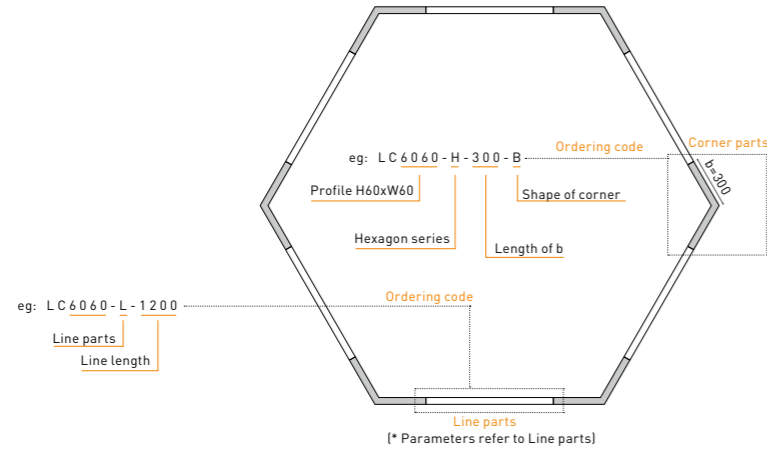

Sections

Case 2: if the length ≥ 1.5m, profile is connected by parts.

Corners for more shapes