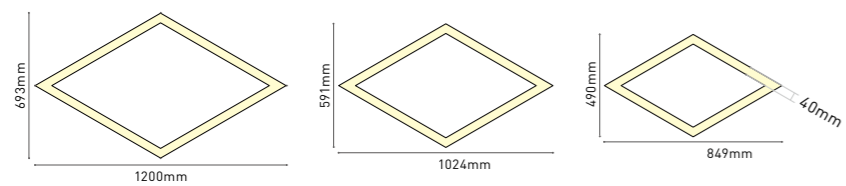

More shapes available

Case 1: if the length < 1.5m, profile & cover is only 1 part;