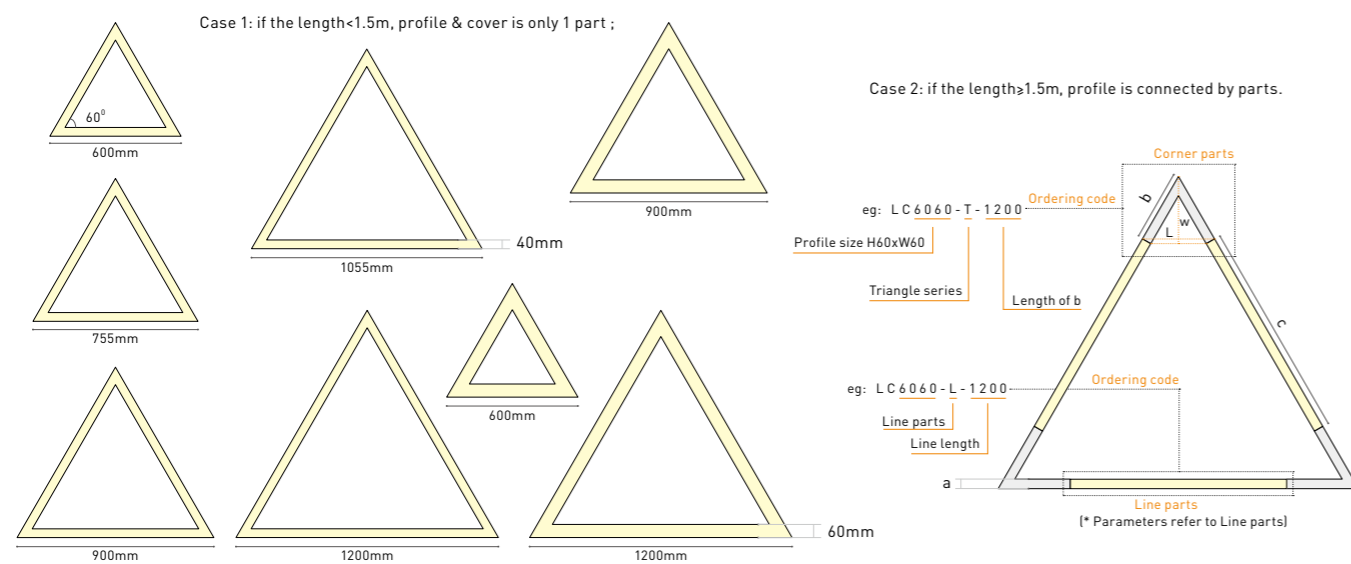

Ordering code for Triangle series - <1.5M

*Lumens @4000K, CRI 80

Model	Item	Size/mm	Power/W 1 pcs	Lumens /lm	Dimming	CCT	CRI	Input /VAC	Color	Certification
LCXX60	LC4060-T-600	H60xW520xL600	13	1300	Non Dali Push Triac 0-10V Remote Tunable Emergency	2700K 3000K 4000K 6000K 6500K RGB RGBW	>80 >90 >95	200-240 100-277	White Black Silver Gold	CE CB SAA RCM RoHS
	LC4060-T-755	H60xW653xL755	15	1500						
	LC4060-T-900	H60xW779xL900	20	2000						
	LC4060-T-1055	H60xW913xL1055	25	2500						
	LC4060-T-1200	H60xW1039xL1200	30	3000						
	LC6060-T-600	H60xW520xL600	30	3000						
LC6060-T-900	H60xW779xL900	50	5000							
LC6060-T-1200	H60xW1039xL1200	60	6000							
LCXX80	LC4080-T-600	H80xW520xL600	13	1300						
	LC4080-T-755	H80xW653xL755	15	1500						
	LC4080-T-900	H80xW779xL900	20	2000						
	LC4080-T-1055	H80xW913xL1055	25	2500						
	LC4080-T-1200	H80xW1039xL1200	30	3000						
	LC6080-T-600	H80xW520xL600	30	3000						
LC6080-T-900	H80xW779xL900	50	5000							
LC6080-T-1200	H80xW1039xL1200	60	6000							
LCXX100	LC60100-T-600	H100xW520xL600	30	3000						
	LC60100-T-900	H100xW779xL900	50	5000						
	LC60100-T-1200	H100xW1039xL1200	60	6000						

Triangle

Triangle

Ordering code for Triangle series - ≥1.5M ; angle 60°

LCXX60	LC4060-T-300	H60xW280xL300	4	400	Non Dali Push Triac 0-10V Remote Tunable Emergency	2700K 3000K 4000K 6000K 6500K RGB RGBW	>80 >90 >95	200-240 100-277	White Black Silver Gold	CE CB SAA RCM RoHS
	LC5060-T-300	H60xW285xL300	4	400						
	LC6060-T-300	H60xW290xL300	10	1000						
	LC7060-T-300	H60xW295xL300	10	1000						
LCXX80	LC8060-T-300	H60xW300xL300	15	1500						
	LC4080-T-300	H80xW280xL300	4	400						
	LC5080-T-300	H80xW285xL300	4	400						
	LC6080-T-300	H80xW290xL300	10	1000						
	LC7080-T-300	H80xW295xL300	10	1000						
	LC8080-T-300	H80xW300xL300	15	1500						
LCXX100	LC9080-T-300	H80xW305xL300	15	1500						
	LC10080-T-400	H80xW396xL400	28	2800						
	LC12080-T-400	H80xW406xL400	28	2800						
	LC60100-T-300	H100xW290xL300	7	700						
	LC70100-T-300	H100xW295xL300	9	900						
	LC80100-T-300	H100xW300xL300	15	1500						
	LC90100-T-300	H100xW305xL300	15	1500						
	LC100100-T-400	H100xW396xL400	28	2800						
LC110100-T-400	H100xW401xL400	28	2800							
LC120100-T-400	H100xW406xL400	28	2800