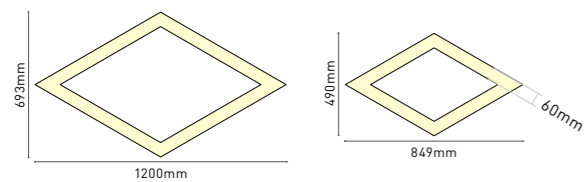

More shapes available

Case 1: if the length < 1.5m, profile & cover is only 1 part;