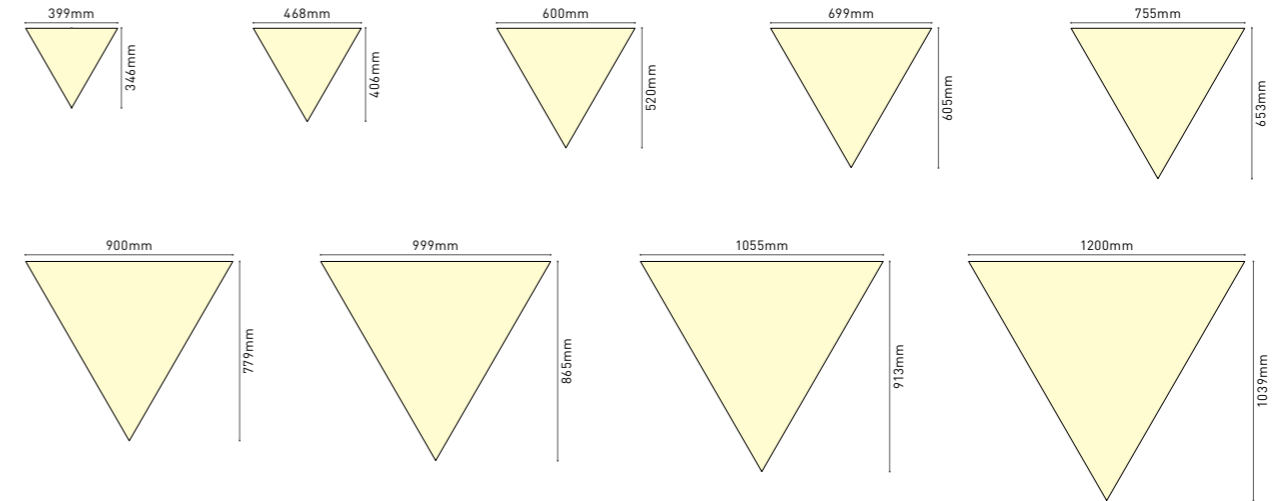

Aries

Sections

Ordering code for Aries series

*Lumens @4000K, CRI 80

Model	Item	Size/mm	Power/W 1 pcs	Lumens /lm	Dimming	CCT	CRI	Input /VAC	Color	Certification
LCXX80	LCXX80-AR-399	H80xW346xL399	12	1200	Non Dali Push Triac 0-10V Remote Tunable Emergency	2700K 3000K 4000K 6000K 6500K RGB RGBW	>80 >90 >95	200-240 100-277	White Black Silver Gold	CE CB SAA RCM RoHS
	LCXX80-AR-468	H80xW406xL468	16	1600						
	LCXX80-AR-600	H80xW520xL600	30	3000						
	LCXX80-AR-699	H80xW605xL699	40	4000						
	LCXX80-AR-755	H80xW653xL755	45	4500						
	LCXX80-AR-900	H80xW779xL900	60	6000						
	LCXX80-AR-999	H80xW865xL999	70	7000						
	LCXX80-AR-1055	H80xW913xL1055	80	8000						
LCXX100	LCXX100-AR-399	H100xW346xL399	12	1200	Non Dali Push Triac 0-10V Remote Tunable Emergency	2700K 3000K 4000K 6000K 6500K RGB RGBW	>80 >90 >95	200-240 100-277	White Black Silver Gold	CE CB SAA RCM RoHS
	LCXX100-AR-468	H100xW406xL468	16	1600						
	LCXX100-AR-600	H100xW520xL600	30	3000						
	LCXX100-AR-699	H100xW605xL699	40	4000						
	LCXX100-AR-755	H100xW653xL755	45	4500						
	LCXX100-AR-900	H100xW779xL900	60	6000						
	LCXX100-AR-999	H100xW865xL999	70	7000						
	LCXX100-AR-1055	H100xW913xL1055	80	8000						
LCXX100-AR-1200	H100xW1039xL1200	100	10000							

Accessories