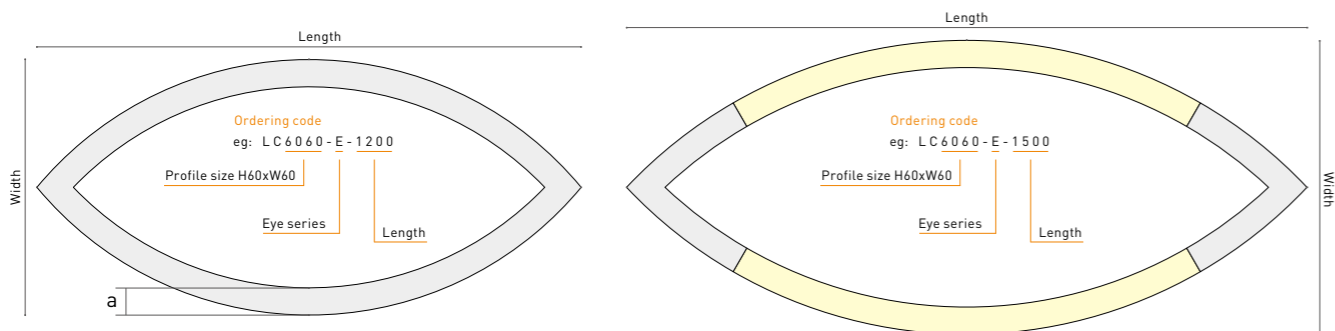

Accessories

Case 1: if the length < 1.5m, profile & cover is only 1 part ;

Case 2: if the length ≥ 1.5m, profile is connected by parts.

Accessories

a/mm
40
50
60
70
80
90
100
110
120
150

Ordering code for Eye series