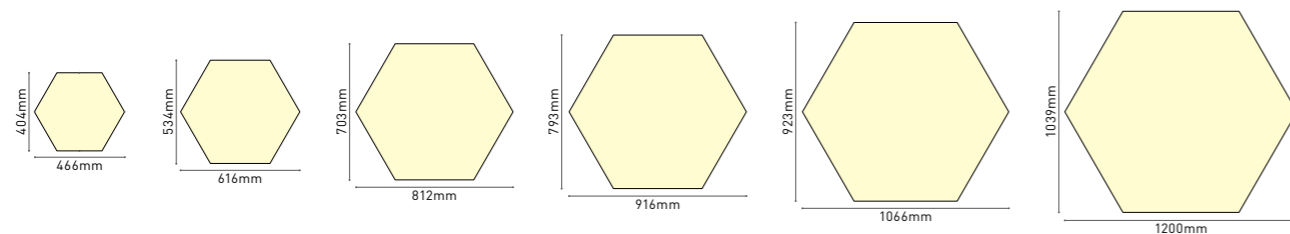

Ordering code for Leo series

*Lumens @4000K, CRI 80

Model	Item	Size/mm	Power/W 1 pcs	Lumens /lm	Dimming	CCT	CRI	Input /VAC	Color	Certification
LCXX80	LCXX80-LE-466	H80xW404xL466	25	2500	Non Dali Push Triac 0-10V Remote Tunable Emergency	2700K 3000K 4000K 6000K 6500K RGB RGBW	>80 >90 >95	200-240 100-277	White Black Silver Gold	CE CB SAA RCM RoHS
	LCXX80-LE-616	H80xW534xL616	40	4000						
	LCXX80-LE-812	H80xW703xL812	75	7500						
	LCXX80-LE-916	H80xW793xL916	90	9000						
	LCXX80-LE-1066	H80xW923xL1066	120	12000						
	LCXX80-LE-1200	H80xW1039xL1200	160	16000						
LCXX100	LCXX100-LE-466	H100xW404xL466	25	2500	Non Dali Push Triac 0-10V Remote Tunable Emergency	2700K 3000K 4000K 6000K 6500K RGB RGBW	>80 >90 >95	200-240 100-277	White Black Silver Gold	CE CB SAA RCM RoHS
	LCXX100-LE-616	H100xW534xL616	40	4000						
	LCXX100-LE-812	H100xW703xL812	75	7500						
	LCXX100-LE-916	H100xW793xL916	90	9000						
	LCXX100-LE-1066	H100xW923xL1066	120	12000						
	LCXX100-LE-1200	H100xW1039xL1200	160	16000						

Ordering code for Virgo series

*Lumens @4000K, CRI 80

Model	Item	Size/mm	Power/W 1 pcs	Lumens /lm	Dimming	CCT	CRI	Input /VAC	Color	Certification							
LCXX80	LCXX80-VI-480	H80xW480xL480	40	4000	Non Dali Push Triac 0-10V Remote Tunable Emergency	2700K 3000K 4000K 6000K 6500K RGB RGBW	>80 >90 >95	200-240 100-277	White Black Silver Gold	CE CB SAA RCM RoHS							
	LCXX80-VI-520	H80xW520xL520	50	5000													
	LCXX80-VI-600	H80xW600xL600	60	6000													
	LCXX80-VI-900	H80xW900xL900	140	14000													
	LCXX80-VI-1200	H80xW1200xL1200	250	25000													
	LCXX100	LCXX100-VI-480	H100xW480xL480	40							4000	Non Dali Push Triac 0-10V Remote Tunable Emergency	2700K 3000K 4000K 6000K 6500K RGB RGBW	>80 >90 >95	200-240 100-277	White Black Silver Gold	CE CB SAA RCM RoHS
LCXX100-VI-520		H100xW520xL520	50	5000													
LCXX100-VI-600		H100xW600xL600	60	6000													
LCXX100-VI-900		H100xW900xL900	140	14000													
LCXX100-VI-1200		H100xW1200xL1200	250	25000