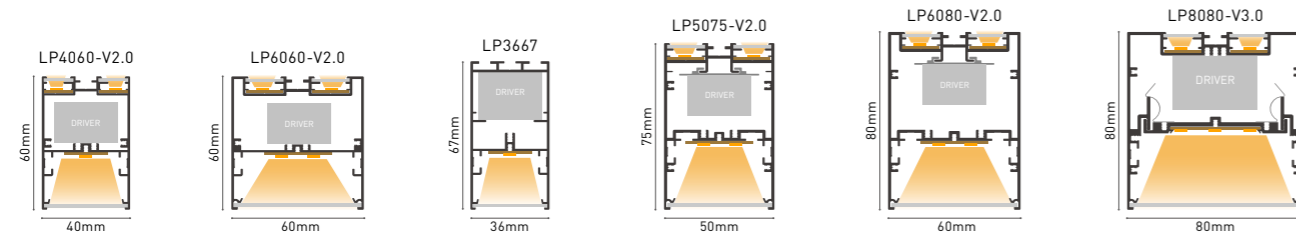

Sections

Pendant series NEW DESIGN