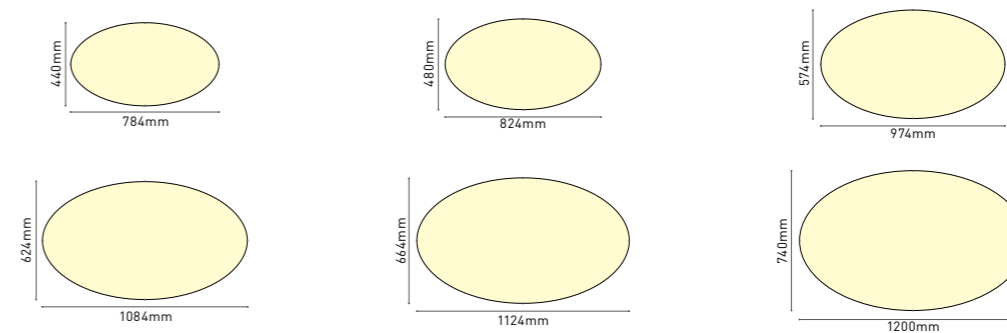

Ordering code for Gemini series

*Lumens @4000K, CRI 80

Model	Item	Size/mm	Power/W 1 pcs	Lumens /lm	Dimming	CCT	CRI	Input /VAC	Color	Certification	
LCXX80	LCXX80-GE-800	H80xW450xL800	50	5000	Dali Push Triac 0-10V Remote Tunable	3000K	>80	200-240	White	CE	
	LCXX80-GE-1200	H80xW700xL1200	120	12000		4000K			Black	CB	
LCXX100	LCXX100-GE-800	H100xW450xL800	50	5000	0-10V Remote Tunable	6000K	>90	100-277	Silver	SA	
	LCXX100-GE-1200	H100xW700xL1200	120	12000		RGB			>95	Gold	RCM RoHS