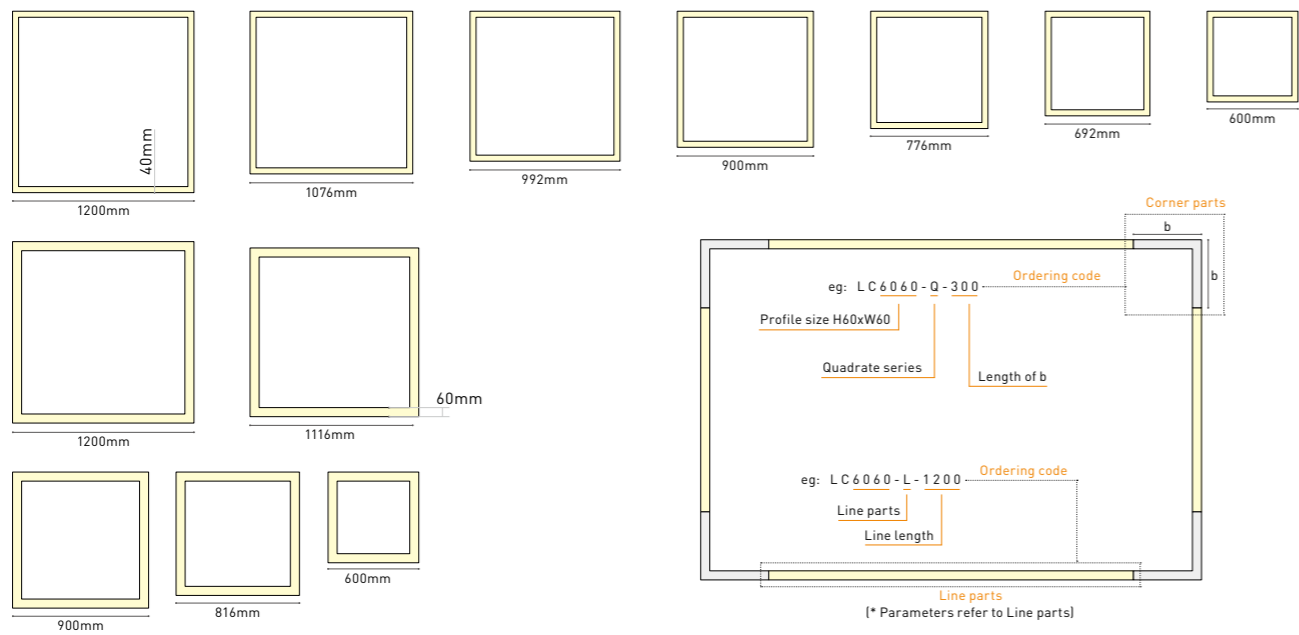

Accessories