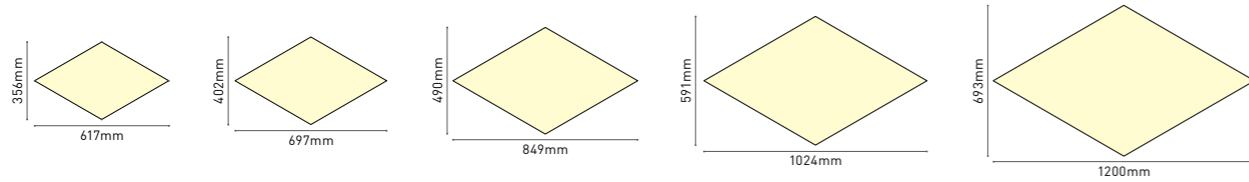

Sagittarius

CB CE RoHS FLICKER FREE 5 YEARS WARRANTY

Ordering code for Sagittarius series

*Lumens @4000K, CRI 80

Model	Item	Size/mm	Power/W 1 pcs	Lumens /lm	Dimming	CCT	CRI	Input /VAC	Color	Certification
LCXX80	LCXX80-SA-617	H80xW356xL617	20	2000	Non Dali Push Triac 0-10V Remote Tunable Emergency	2700K 3000K 4000K 6000K 6500K RGB RGBW	>80 >90 >95	200-240 100-277	White Black Silver Gold	CE CB SAA RCM RoHS
	LCXX80-SA-697	H80xW402xL697	25	2500						
	LCXX80-SA-849	H80xW490xL849	35	3500						
	LCXX80-SA-1024	H80xW591xL1024	50	5000						
	LCXX80-SA-1200	H80xW693xL1200	70	7000						
LCXX100	LCXX100-SA-617	H100xW356xL617	20	2000	Non Dali Push Triac 0-10V Remote Tunable Emergency	2700K 3000K 4000K 6000K 6500K RGB RGBW	>80 >90 >95	200-240 100-277	White Black Silver Gold	CE CB SAA RCM RoHS
	LCXX100-SA-697	H100xW402xL697	25	2500						
	LCXX100-SA-849	H100xW490xL849	35	3500						
	LCXX100-SA-1024	H100xW591xL1024	50	5000						
	LCXX100-SA-1200	H100xW693xL1200	70	7000						

Accessories

Capricon

CB CE RoHS FLICKER FREE 5 YEARS WARRANTY

Ordering code for Capricon series

*Lumens @4000K, CRI 80