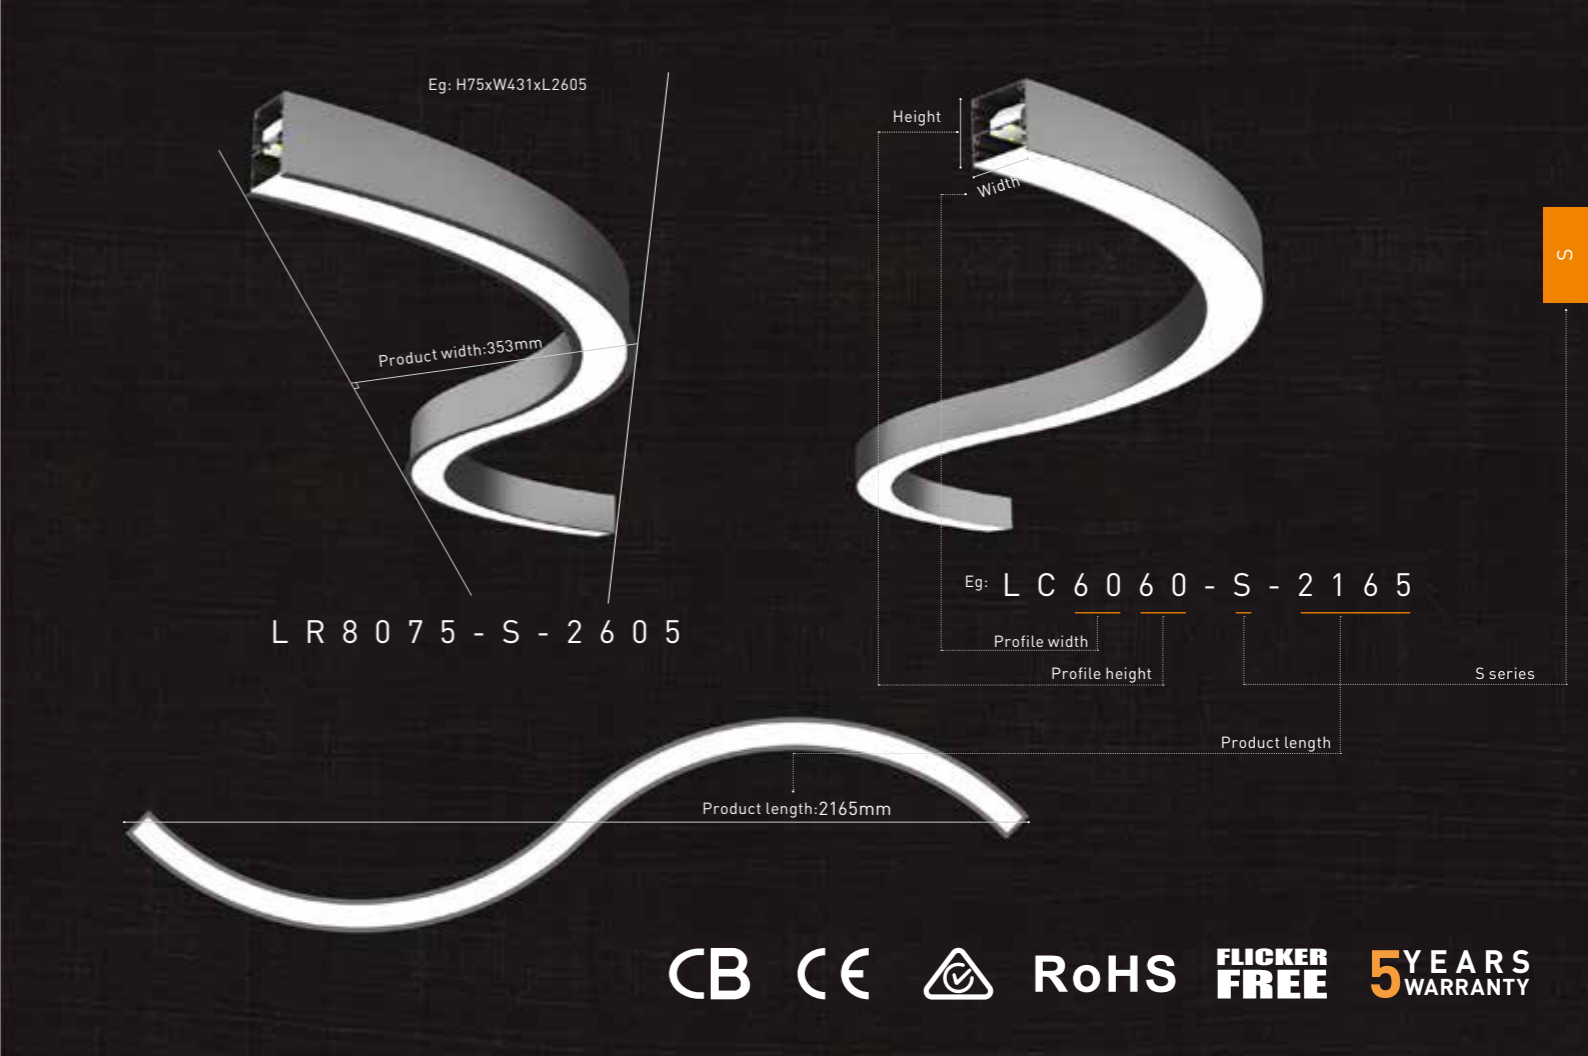

Accessories

Pendant suit White Silver Black	Recessed clip-P CLIP-P-4060 CLIP-P-4080 CLIP-P-6080
Ceiling box BOX-S-360180	Recessed clip-R CLIP-R-4035 CLIP-R-4075 CLIP-R-6075
Ceiling clip CLIP-C-01 CLIP-C-02 CLIP-C-03	Terminal box White Black Gold Silver
Connectors	Soft cover >100m/reel

Optical parameters