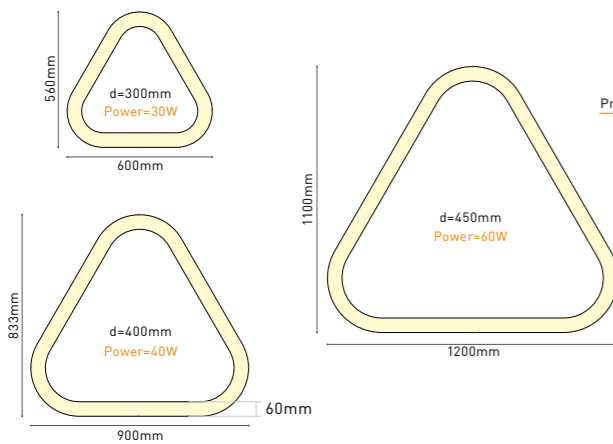

Galaxy

Galaxy

Case 1: if the length < 1.5m, profile & cover is only 1 part ;

Case 2: if the length > 1.5m, profile is connected by parts.

Accessories

a/mm	d/mm	c/mm	b/mm
		900	
40	300	1000	
50	400	1100	
60	450	1200	
70	600	1400	
80	660	1500	
90	740	1600	
100	900	1700	200
110	1000	1800	
120	1060	1900	
150	1200	2200	
		2400	